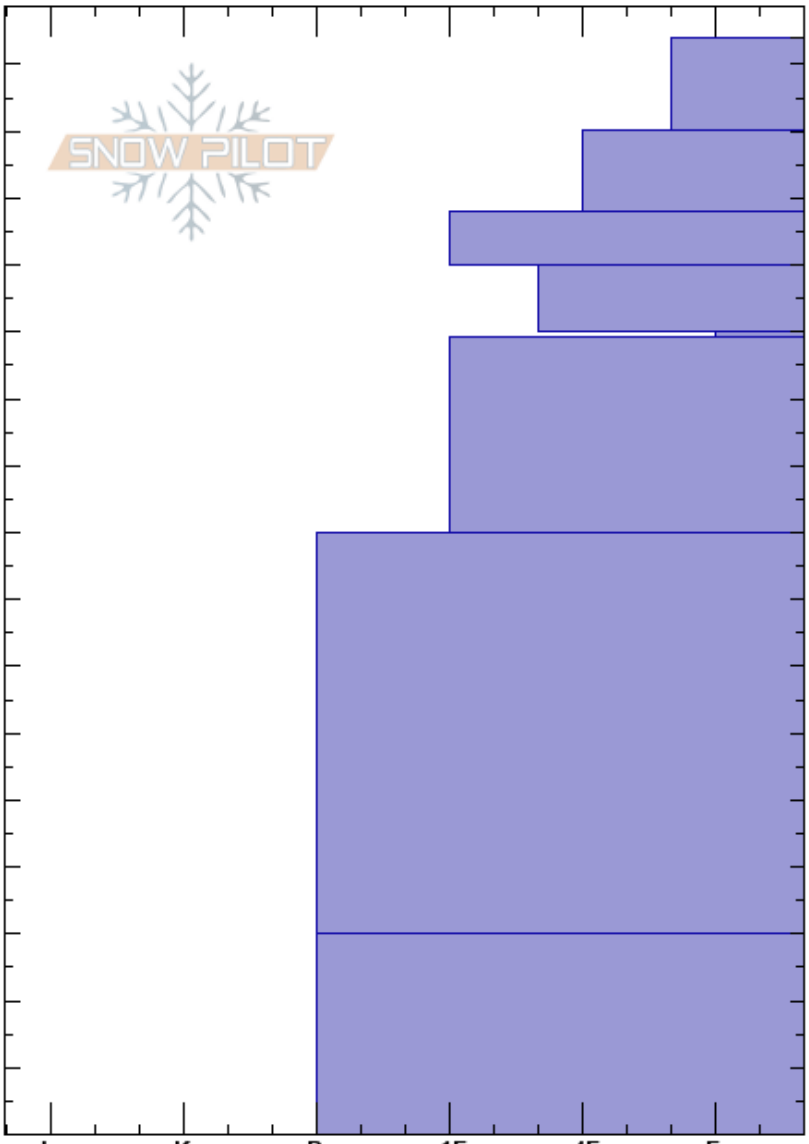

Lionhead-Ski Hill  
 Lionhead Range  
 MT  
 Elevation: 8050 ft  
 Aspect: 60°  
 Specifics:

Alex Marienthal  
 02/17/2023 - 10:50am  
 Co-ord: 44.70273N, -111.29618W  
 Slope Angle: 29°  
 Wind Loading: previous

Stability: Good HS: 164 Layer Notes:  
 Air Temperature: -7°C  
 Sky Cover: SCT  
 Precipitation:  
 Wind: W Light Breeze

Crystal Form	Crystal Size	Moisture	$\rho$ kg/m <sup>3</sup>	Stability tests & Layer comments
+				
/				
•				
□	1-2			
∇ (□)	4			← ECTN21 @120cm
□	1-2			
⊖	1-2			
□	2-4			