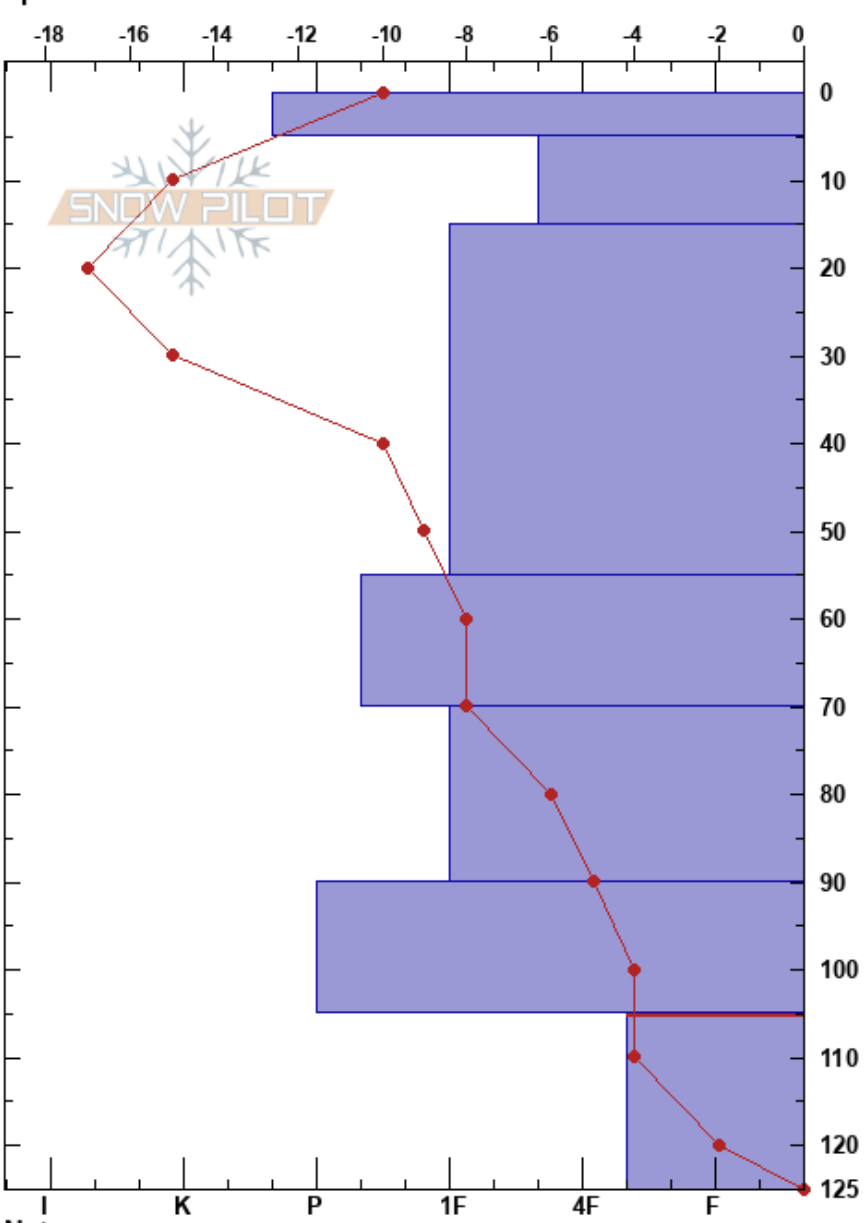

Mayflower Pro 1  
 Tenmile Range  
 CO  
 Elevation: 11830 ft  
 Aspect: 48°  
 Specifics:

Mike Sheppard  
 02/17/2023 - 1:45pm  
 Co-ord: 39.42084N, -106.16334W  
 Slope Angle: 16°  
 Wind Loading:

Stability:  
 Air Temperature: -3°C  
 Sky Cover: CLR  
 Precipitation:  
 Wind:  
 HS: 125  
 PF: 100  
 105-125cm: Problematic layer

Form	Crystal Size	Moisture	$\rho$ kg/m <sup>3</sup>	Stability tests & Layer comments
	1-1			
□	1-1.5			
				← CT15, SC @20cm
⊖	1-1.5			
⬤	2-2			
□	2-2			
□	2-2			
∧	3-4			↘ PST60/100 (End) @125cm ↘ ECTX