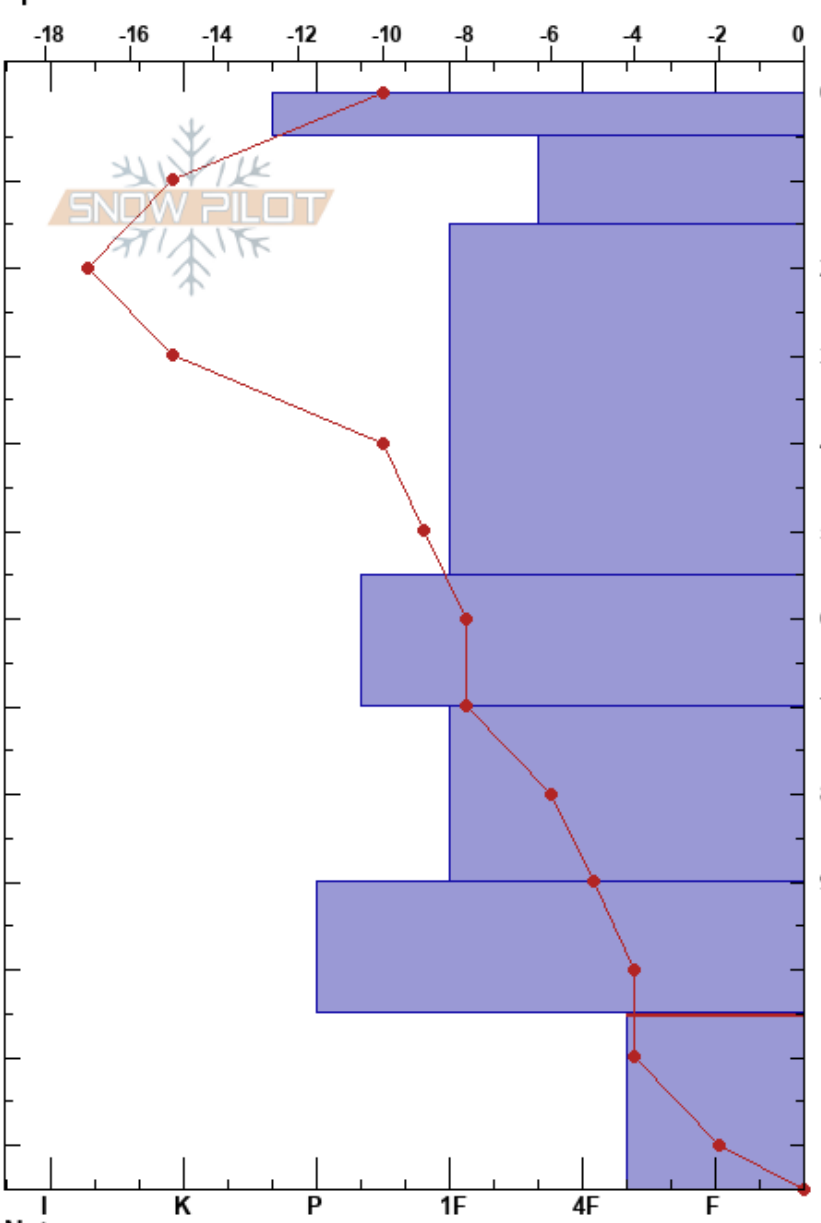

Mayflower Pro 1
 Tenmile Range
 CO
 Elevation: 11830 ft
 Aspect: 48°
 Specifics:

Mike Sheppard
 02/17/2023 - 1:45pm
 Co-ord: 39.42084N, -106.16334W
 Slope Angle: 16°
 Wind Loading:

Stability:
 Air Temperature: -3°C
 Sky Cover: CLR
 Precipitation:
 Wind:
 HS: 125
 PF: 100
 105-125cm: Problematic layer

| Form | Crystal Size | Moisture | ρ kg/m ³ | Stability tests & Layer comments |
|------|--------------|----------|--------------------------|------------------------------------|
| | 1-1 | | | |
| □ | 1-1.5 | | | |
| | 1-1.5 | | | ← CT15, SC @20cm |
| ⊖ | 1-1.5 | | | |
| ⬤ | 2-2 | | | |
| □ | 2-2 | | | |
| □ | 2-2 | | | |
| ∧ | 3-4 | | | ↘ PST60/100 (End) @125cm ↘ ECTX |