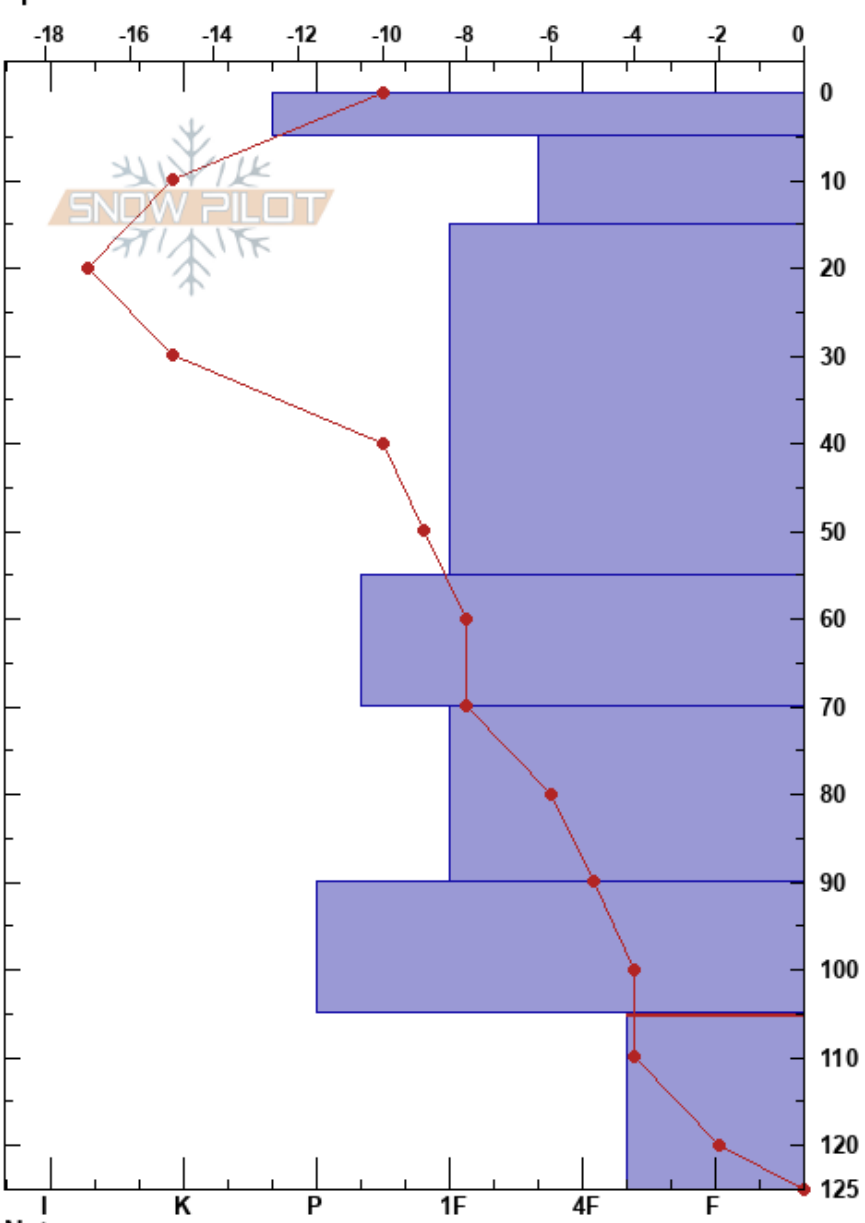

Mayflower Pro 1  
 Tenmile Range  
 CO  
 Elevation: 11830 ft  
 Aspect: 48°  
 Specifics:

Mike Sheppard  
 02/17/2023 - 1:45pm  
 Co-ord: 39.42084N, -106.16334W  
 Slope Angle: 16°  
 Wind Loading:

Stability:  
 Air Temperature: -3°C  
 Sky Cover: CLR  
 Precipitation:  
 Wind:  
 HS: 125  
 PF: 100  
 105-125cm: Problematic layer

Form	Crystal Size	Moisture	$\rho$ kg/m <sup>3</sup>	Stability tests & Layer comments
	1-1			
□	1-1.5			
				← CT15, SC @20cm
⊖	1-1.5			
⬤	2-2			
□	2-2			
□	2-2			
∧	3-4			
				↘ PST60/100 (End) @125cm
				↘ ECTX