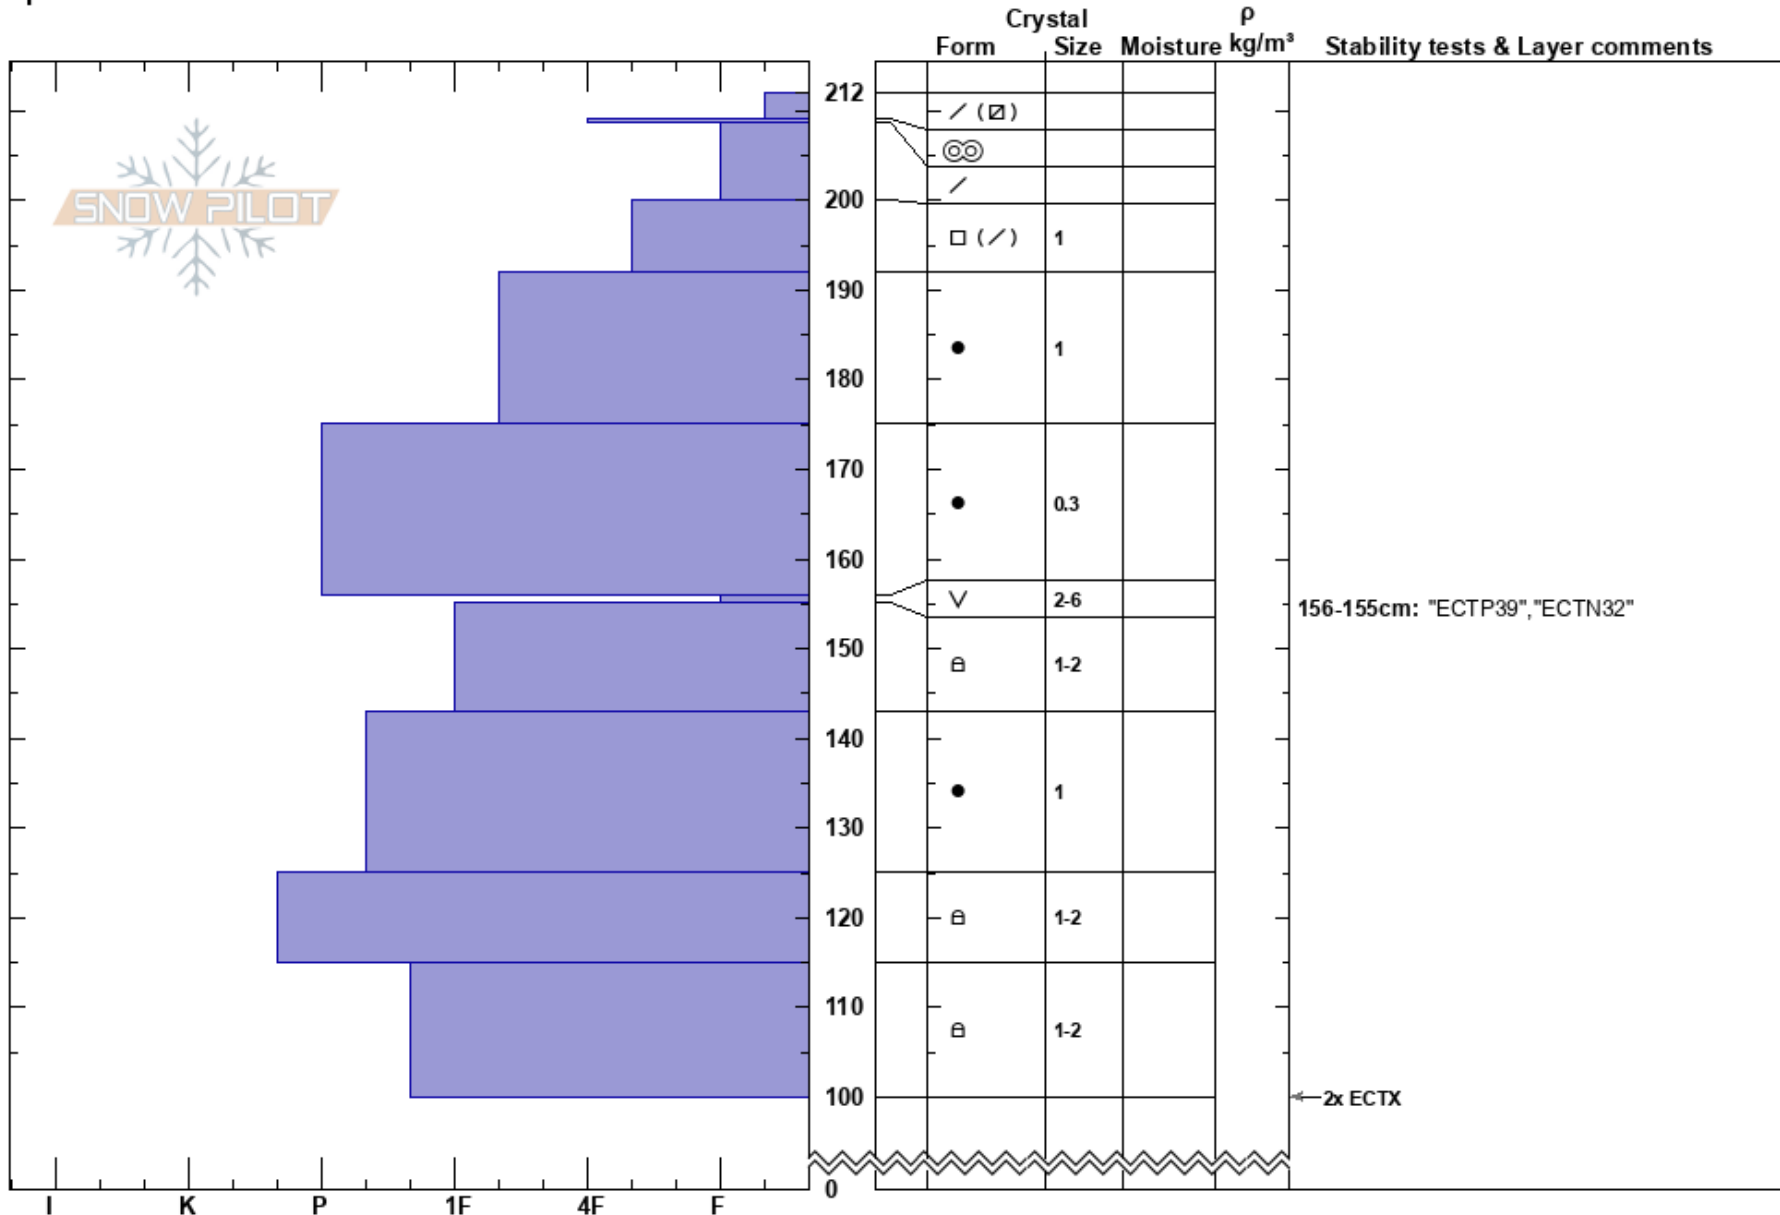

Bear Creek  
 Madison Range-N  
 MT  
**Elevation:** 9520 ft  
**Aspect:** 345°  
**Specifics:**

Alex Marienthal  
 02/16/2023 - 12:30am  
**Co-ord:** 45.18517N, -111.46799W  
**Slope Angle:** 33°  
**Wind Loading:** no

**Stability:** Good  
**Air Temperature:**  
**Sky Cover:** CLR  
**Precipitation:** NO  
**Wind:** Calm

**HS:**212 **Layer Notes:**  
 156-155cm: "ECTP39","ECTN32"  
 156-155cm: Problematic layer

Notes: