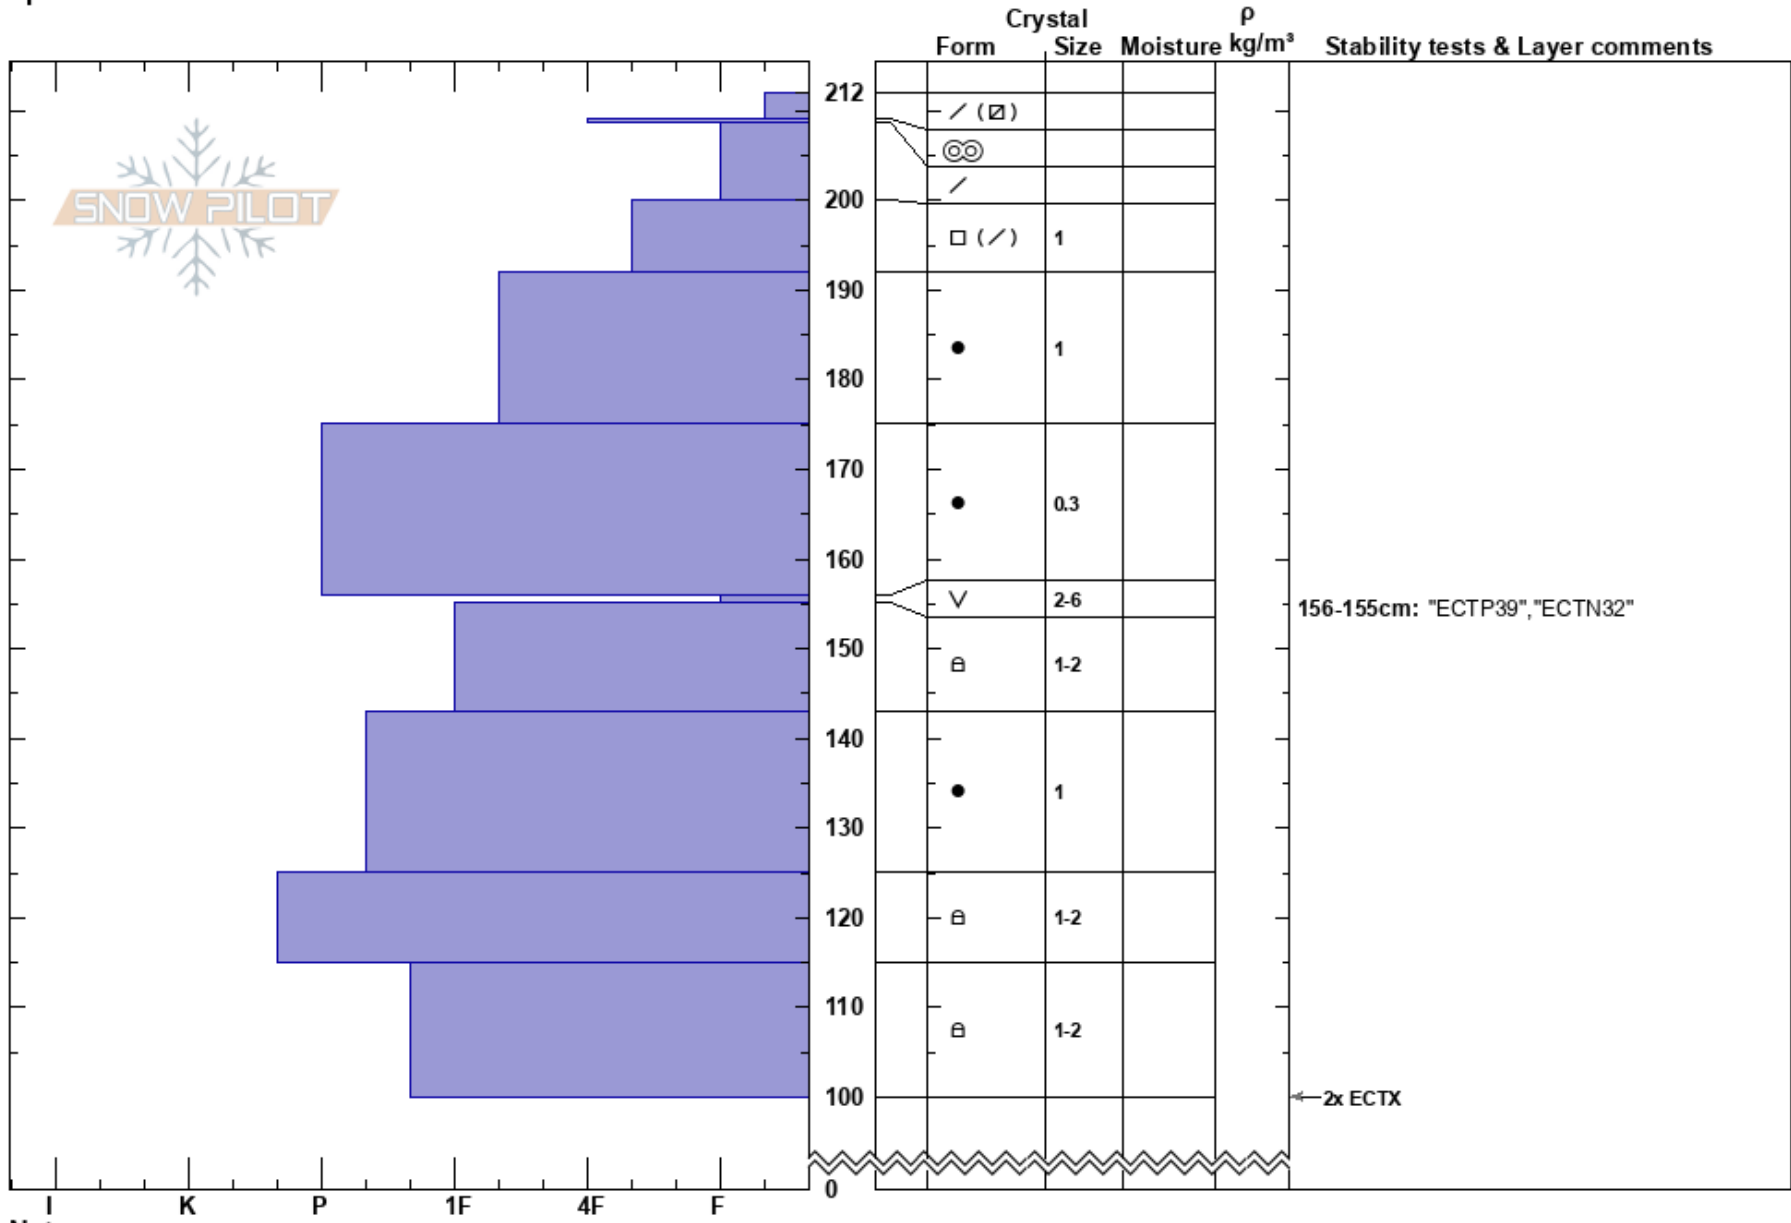

Bear Creek
 Madison Range-N
 MT
 Elevation: 9520 ft
 Aspect: 345°
 Specifics:

Alex Marienthal
 02/16/2023 - 12:30am
 Co-ord: 45.18517N, -111.46799W
 Slope Angle: 33°
 Wind Loading: no

Stability: Good
 Air Temperature:
 Sky Cover: CLR
 Precipitation: NO
 Wind: Calm

HS:212
 Layer Notes:
 156-155cm: "ECTP39", "ECTN32"
 156-155cm: Problematic layer

Notes: