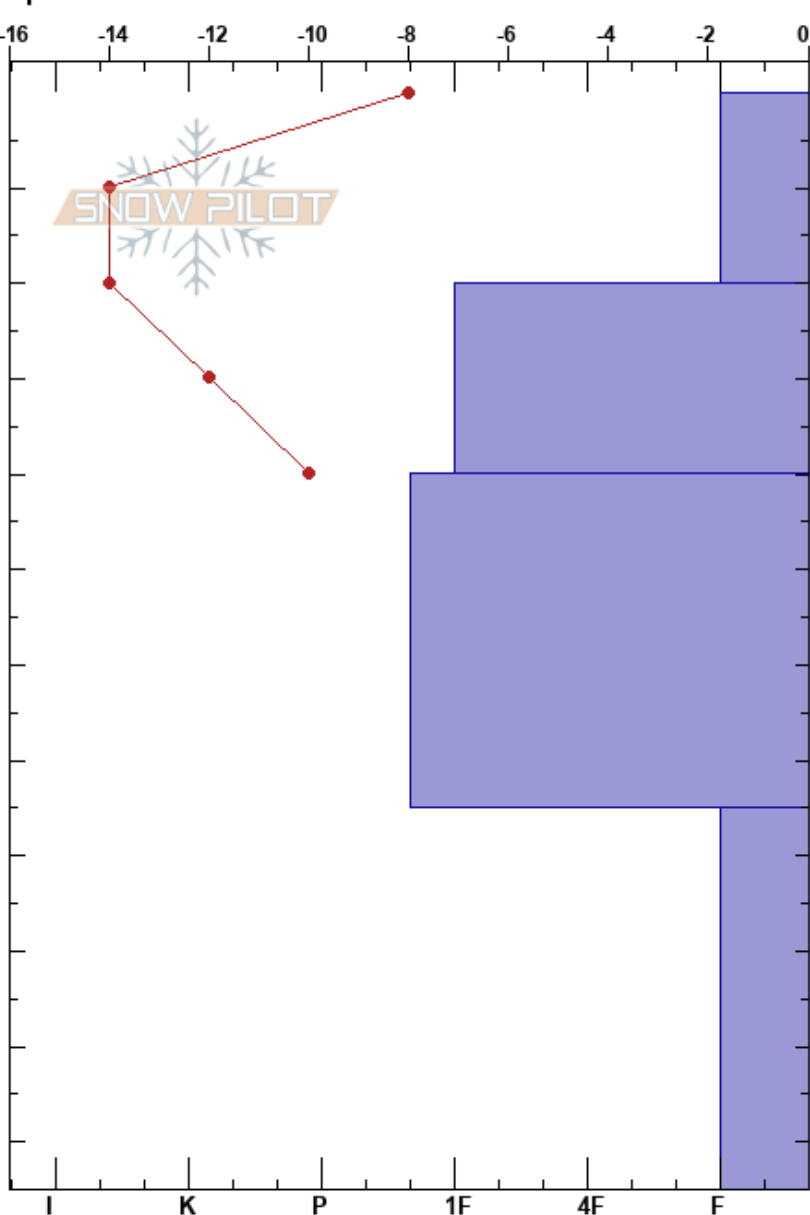

Mayflower
 Tenmile Range
 CO
 Elevation: 11800 ft
 Aspect: NE
 Specifics:

Zac Cohen
 02/17/2023 - 1:45pm
 Co-ord: 39.42046N, -106.16309W
 Slope Angle: 18°
 Wind Loading:

Stability:
 Air Temperature: -8°C
 Sky Cover: FEW
 Precipitation: NO
 Wind: Calm
 HS: 115
 PF: 115 75-115cm: Problematic layer
 PS: 20

Depth (cm)	Crystal		Moisture	ρ kg/m ³	Stability tests & Layer comments
	Form	Size			
0 - 10	/	1			
10 - 30	□	1			
30 - 75	□ (●)	1.5			
75 - 90					← CT23, Q1 @75cm SC
90 - 100	^	2.5			← PST45/100 (End) @90cm
100 - 115					← ECTX Fail ECT32P