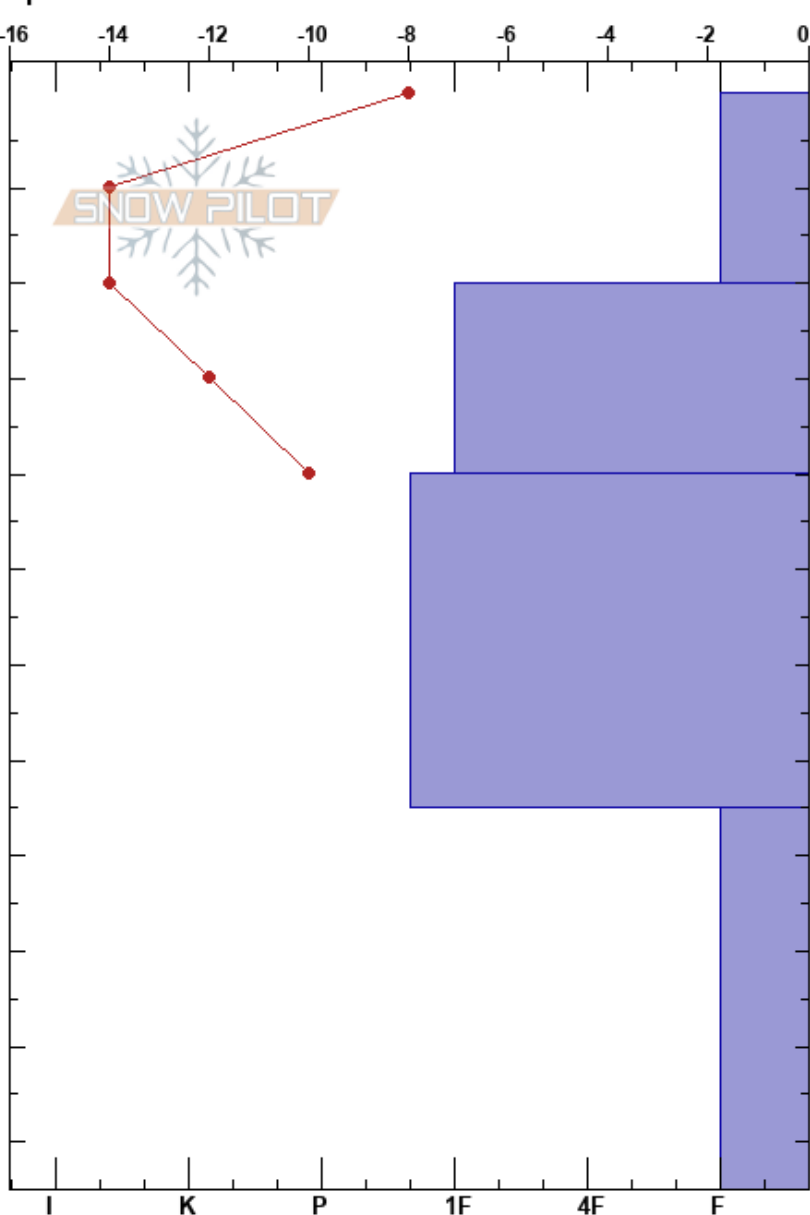

Mayflower
 Tenmile Range
 CO
 Elevation: 11800 ft
 Aspect: NE
 Specifics:

Zac Cohen
 02/17/2023 - 1:45pm
 Co-ord: 39.42046N, -106.16309W
 Slope Angle: 18°
 Wind Loading:

Stability:
 Air Temperature: -8°C
 Sky Cover: FEW
 Precipitation: NO
 Wind: Calm

HS: 115
 PF: 115 75-115cm: Problematic layer
 PS: 20

Depth (cm)	Crystal		Moisture	ρ kg/m ³	Stability tests & Layer comments
	Form	Size			
0-10	/	1			
10-30	□	1			
30-75	□ (●)	1.5			
75-90					← CT23, Q1 @75cm SC
90-100	^	2.5			← PST45/100 (End) @90cm
100-115					← ECTX Fail ECT32P