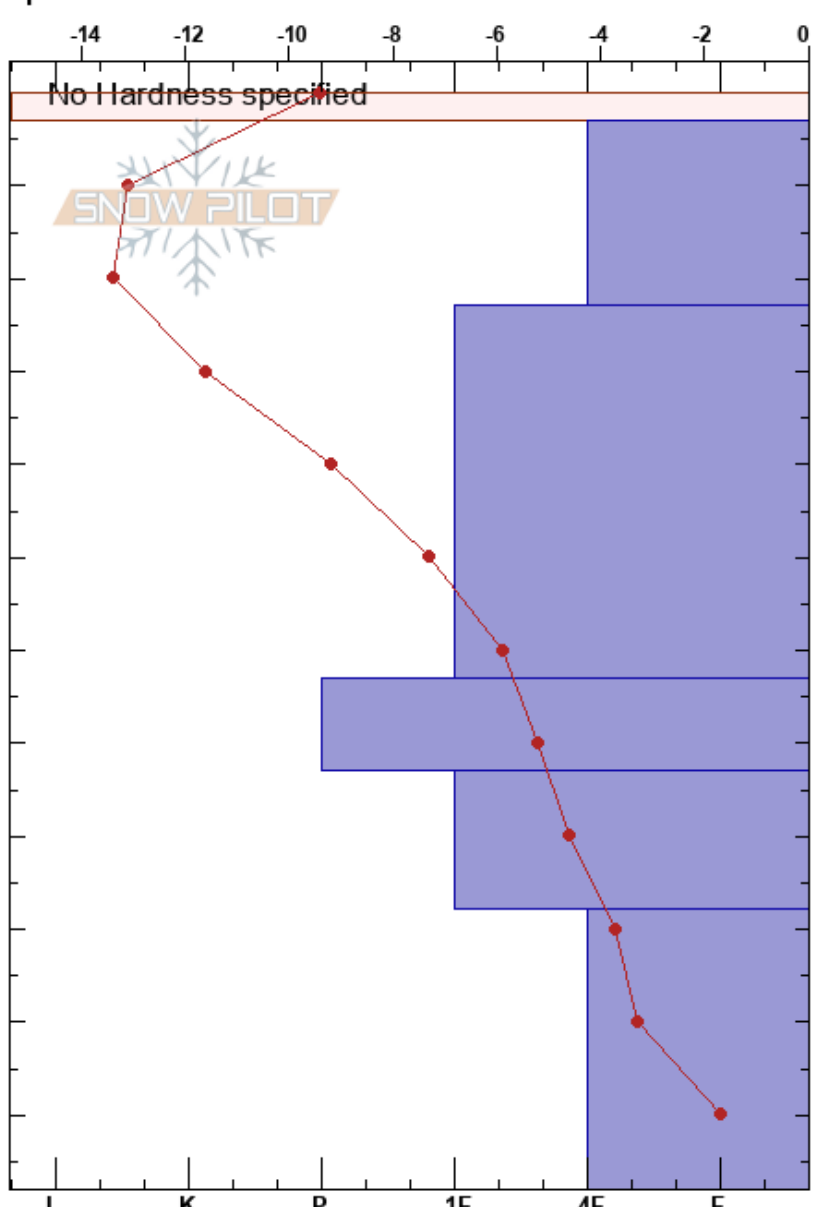

Mayflower Gulch, CO  
 Tenmile Range  
 CO  
 Elevation: 3602 m  
 Aspect: NE  
 Specifics:

Kyle Griffin  
 02/17/2023 - 1:45pm  
 Co-ord: 39.42046N, -106.16309E  
 Slope Angle: 18°  
 Wind Loading: no

Stability:  
 Air Temperature: -2.5°C  
 Sky Cover: FEW  
 Precipitation: NO  
 Wind: Calm

HS: 118  
 PF: 17  
 PS: 50  
 23-63cm: Properties of rounds noted  
 73-88cm: Problematic layer

Form	Crystal Size	Moisture	$\rho$ kg/m <sup>3</sup>	Stability tests & Layer comments
⊙				
⊙		D		
/	2	D		
□	3			23-63cm: Properties of rounds noted
□	4	D		
△	3-5			←ECTP28 @76cm
△	6-10	D		←PST25/100 (End) @100cm
				←CTN

Notes: Variable winds. -FEW with high clouds observed. NTL in open meadows.