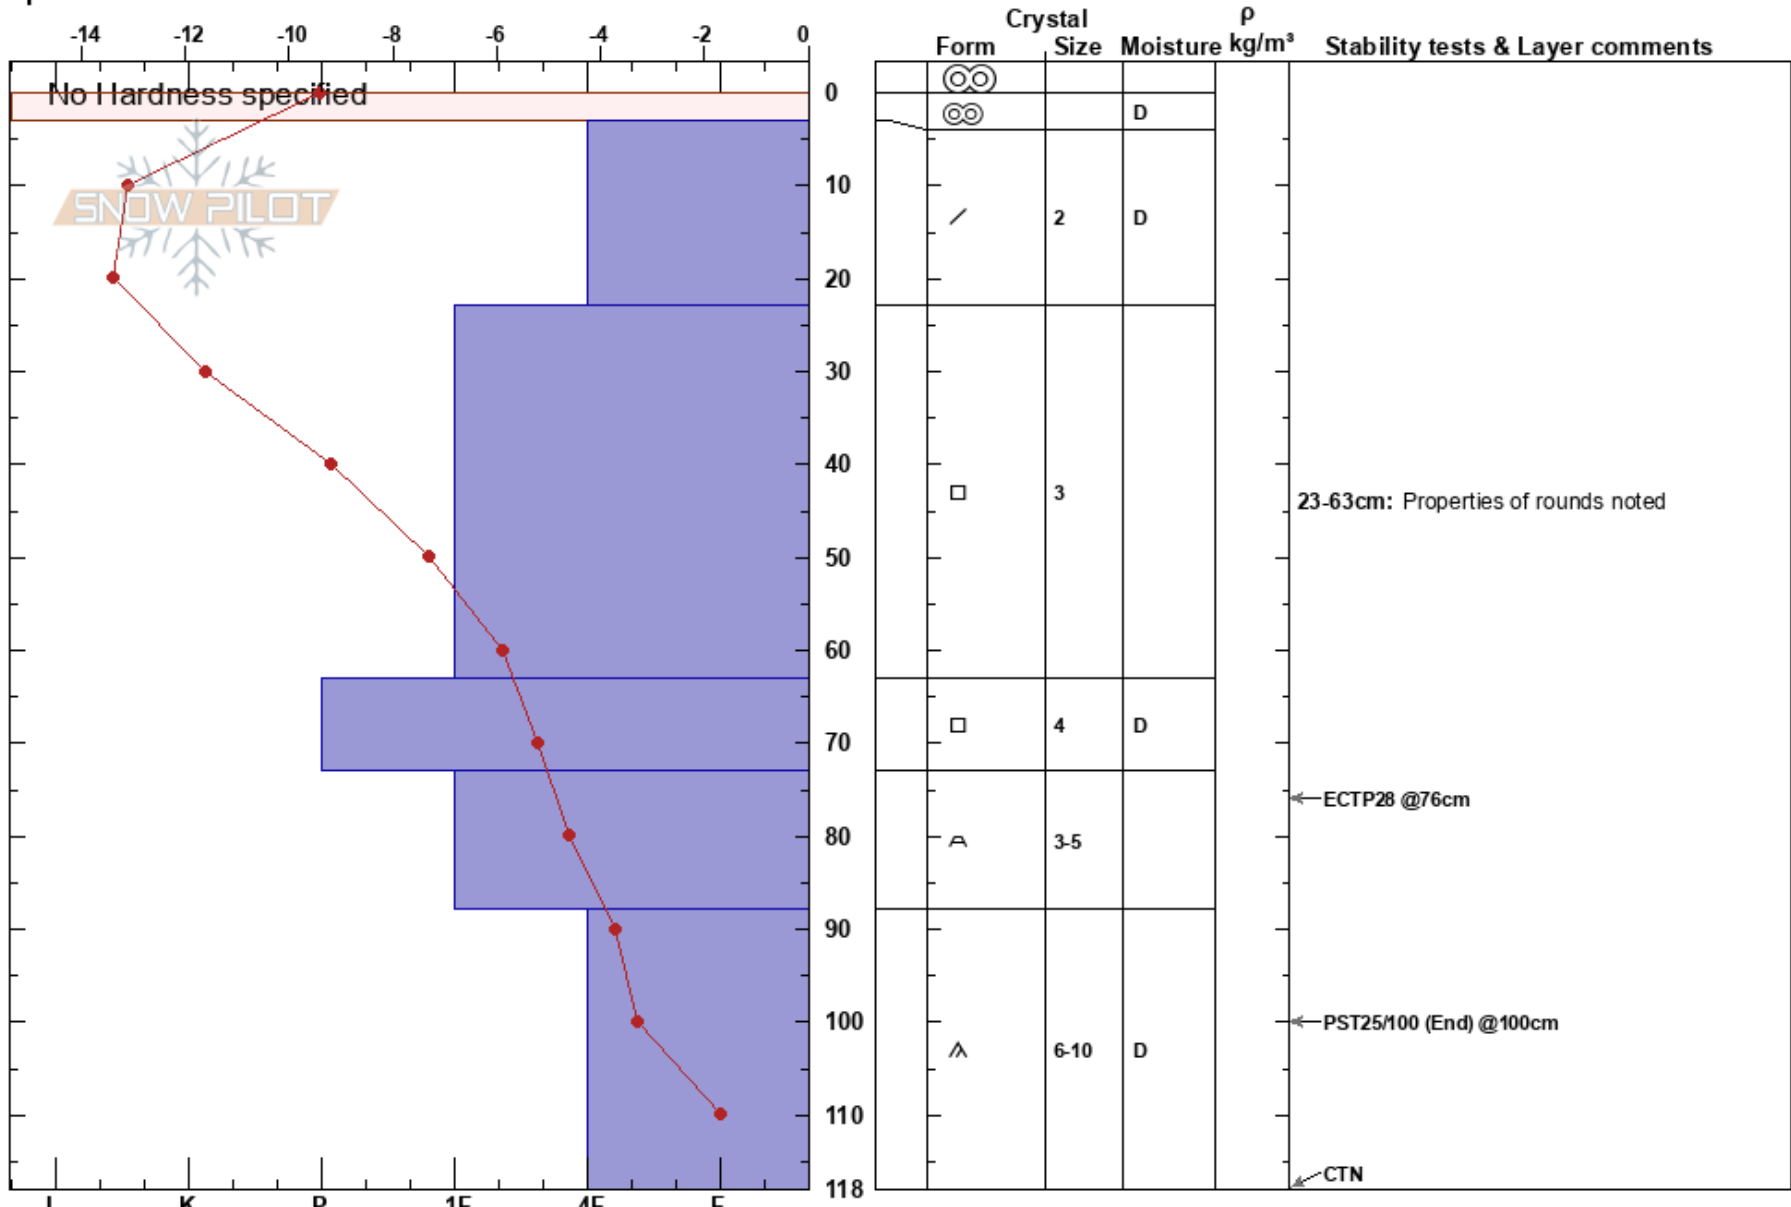

Mayflower Gulch, CO  
 Tenmile Range  
 CO  
 Elevation: 3602 m  
 Aspect: NE  
 Specifics:

Kyle Griffin  
 02/17/2023 - 1:45pm  
 Co-ord: 39.42046N, -106.16309E  
 Slope Angle: 18°  
 Wind Loading: no

Stability:  
 Air Temperature: -2.5°C  
 Sky Cover: FEW  
 Precipitation: NO  
 Wind: Calm  
 HS: 118  
 PF: 17  
 PS: 50  
 23-63cm: Properties of rounds noted  
 73-88cm: Problematic layer

Notes: Variable winds. -FEW with high clouds observed. NTL in open meadows.