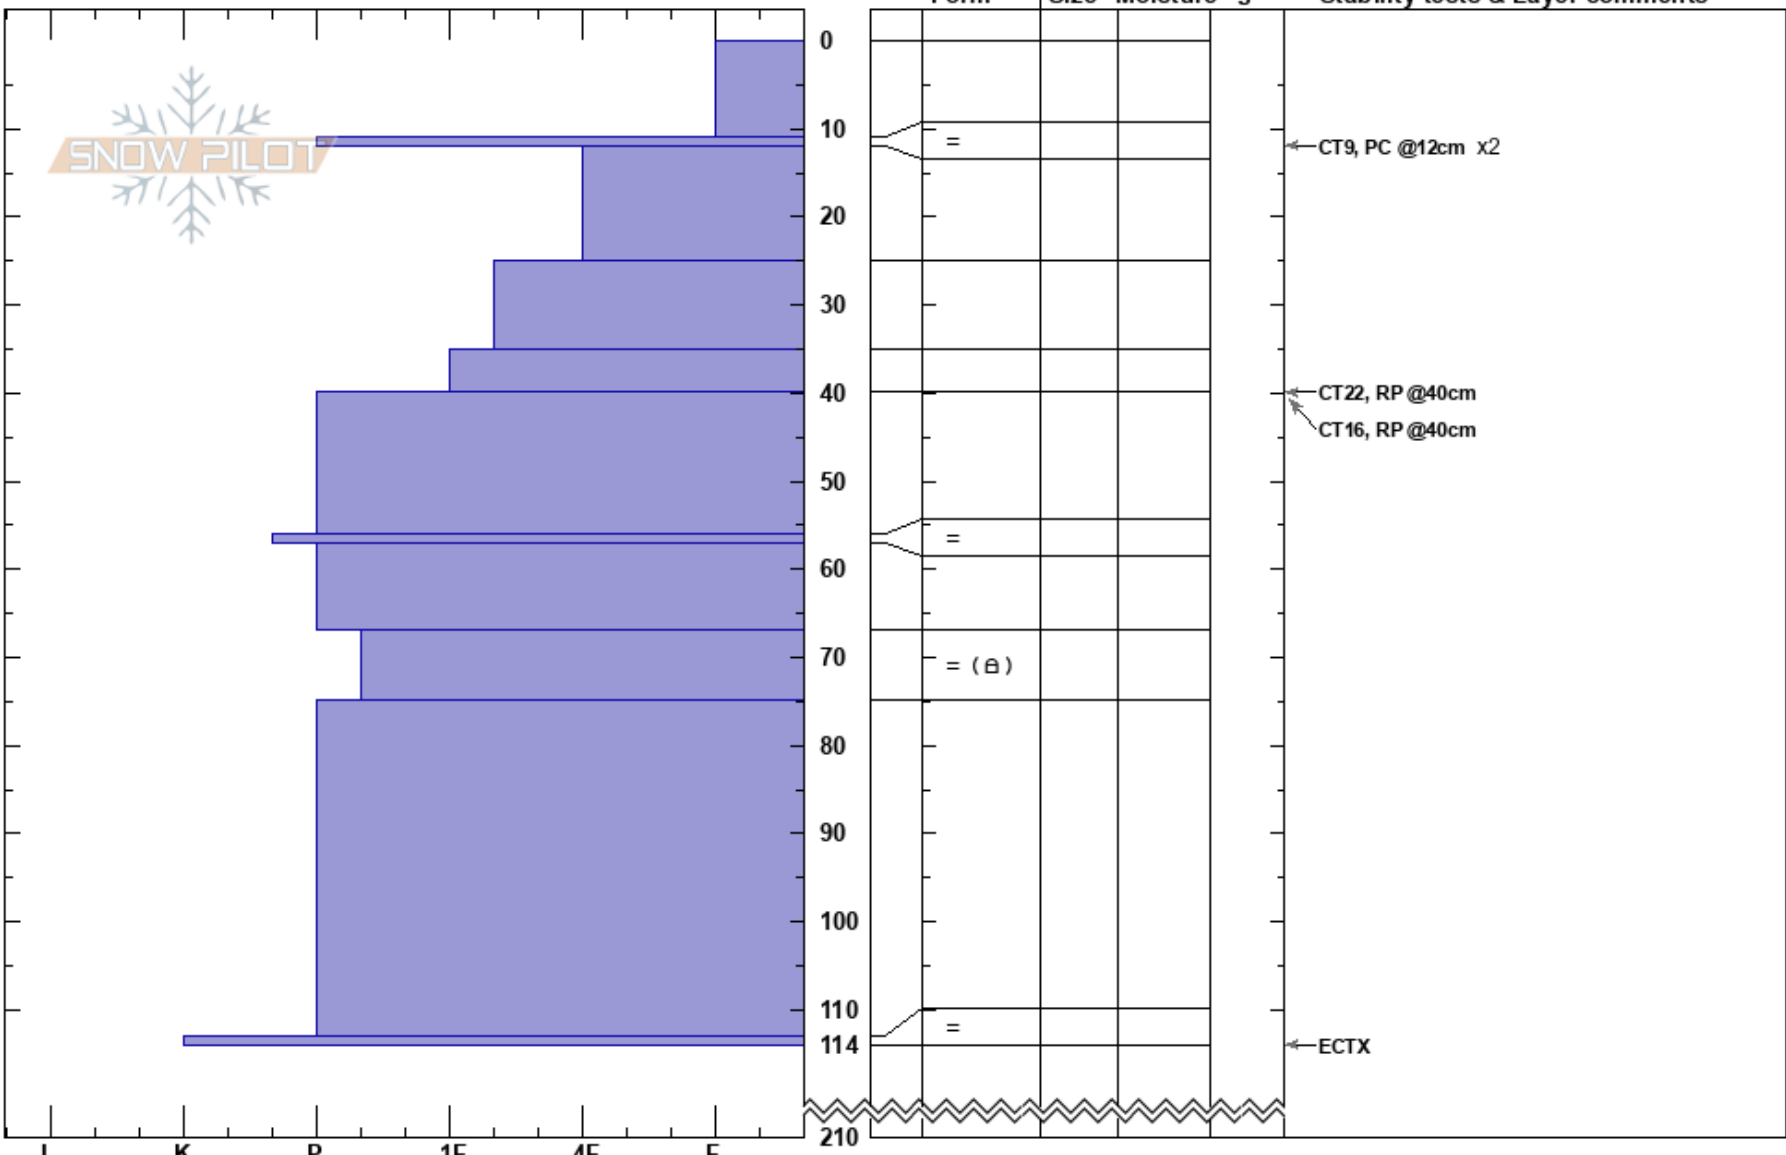

Muffin
 Selkirks
 BC
 Elevation: 1930 m
 Aspect: E
 Specifics:

Judson Wright
 17/02/2023 - 11:50
 Co-ord:
 Slope Angle: 26°
 Wind Loading:

Stability:
 Air Temperature: -6.6°C PF: 40 11-12cm: Problematic layer
 Sky Cover: OVC
 Precipitation: S-1
 Wind: SW Light Breeze

HS:210

Layer Notes:

Notes: