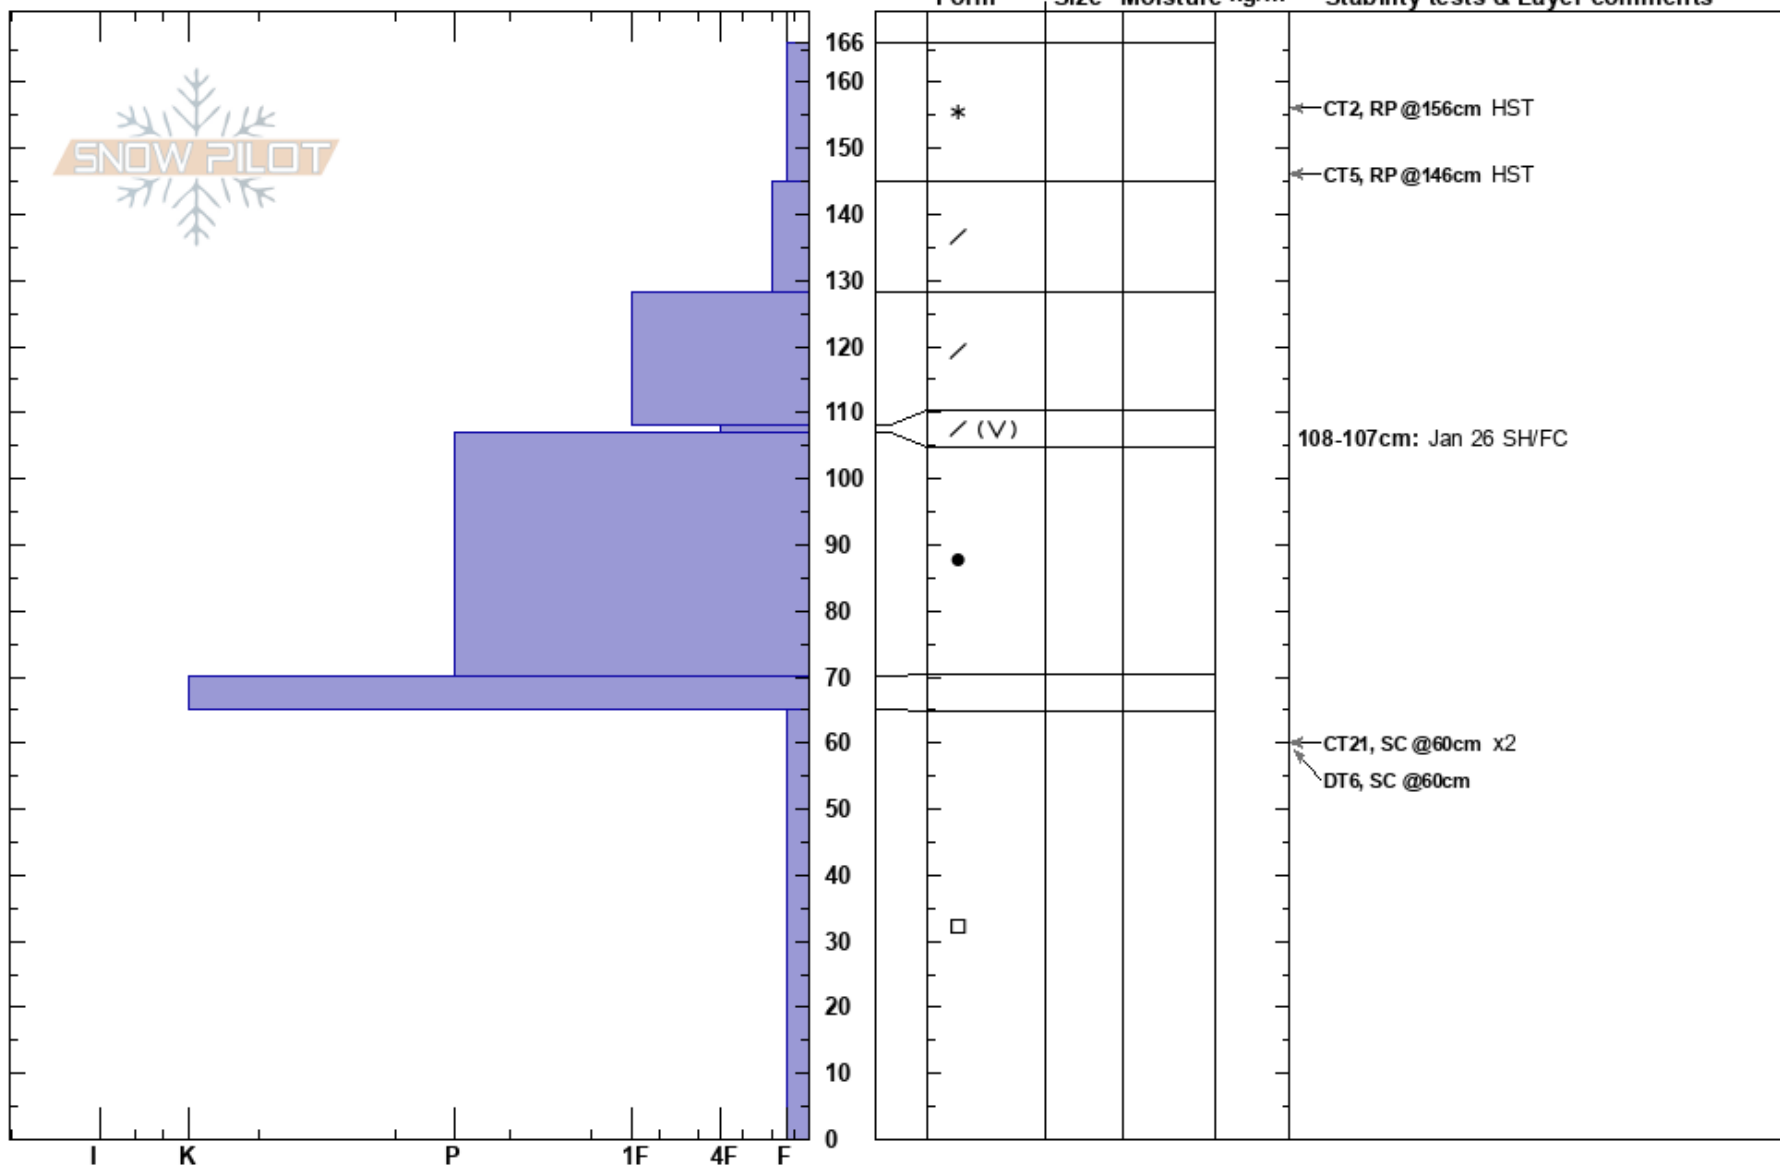

Rosies
 purcell
 BC
 Elevation: 2380 m
 Aspect: W
 Specifics:

RK Heli Ski Guides
 17/02/2023 - 11:45
 Co-ord: 11U 529324W 5581021N
 Slope Angle: 24°
 Wind Loading:

Stability:
 Air Temperature:
 Sky Cover:
 Precipitation:
 Wind:

HS: 166
 Layer Notes:
 108-107cm: Jan 26 SH/FC
 70-65cm: Problematic layer

Notes: