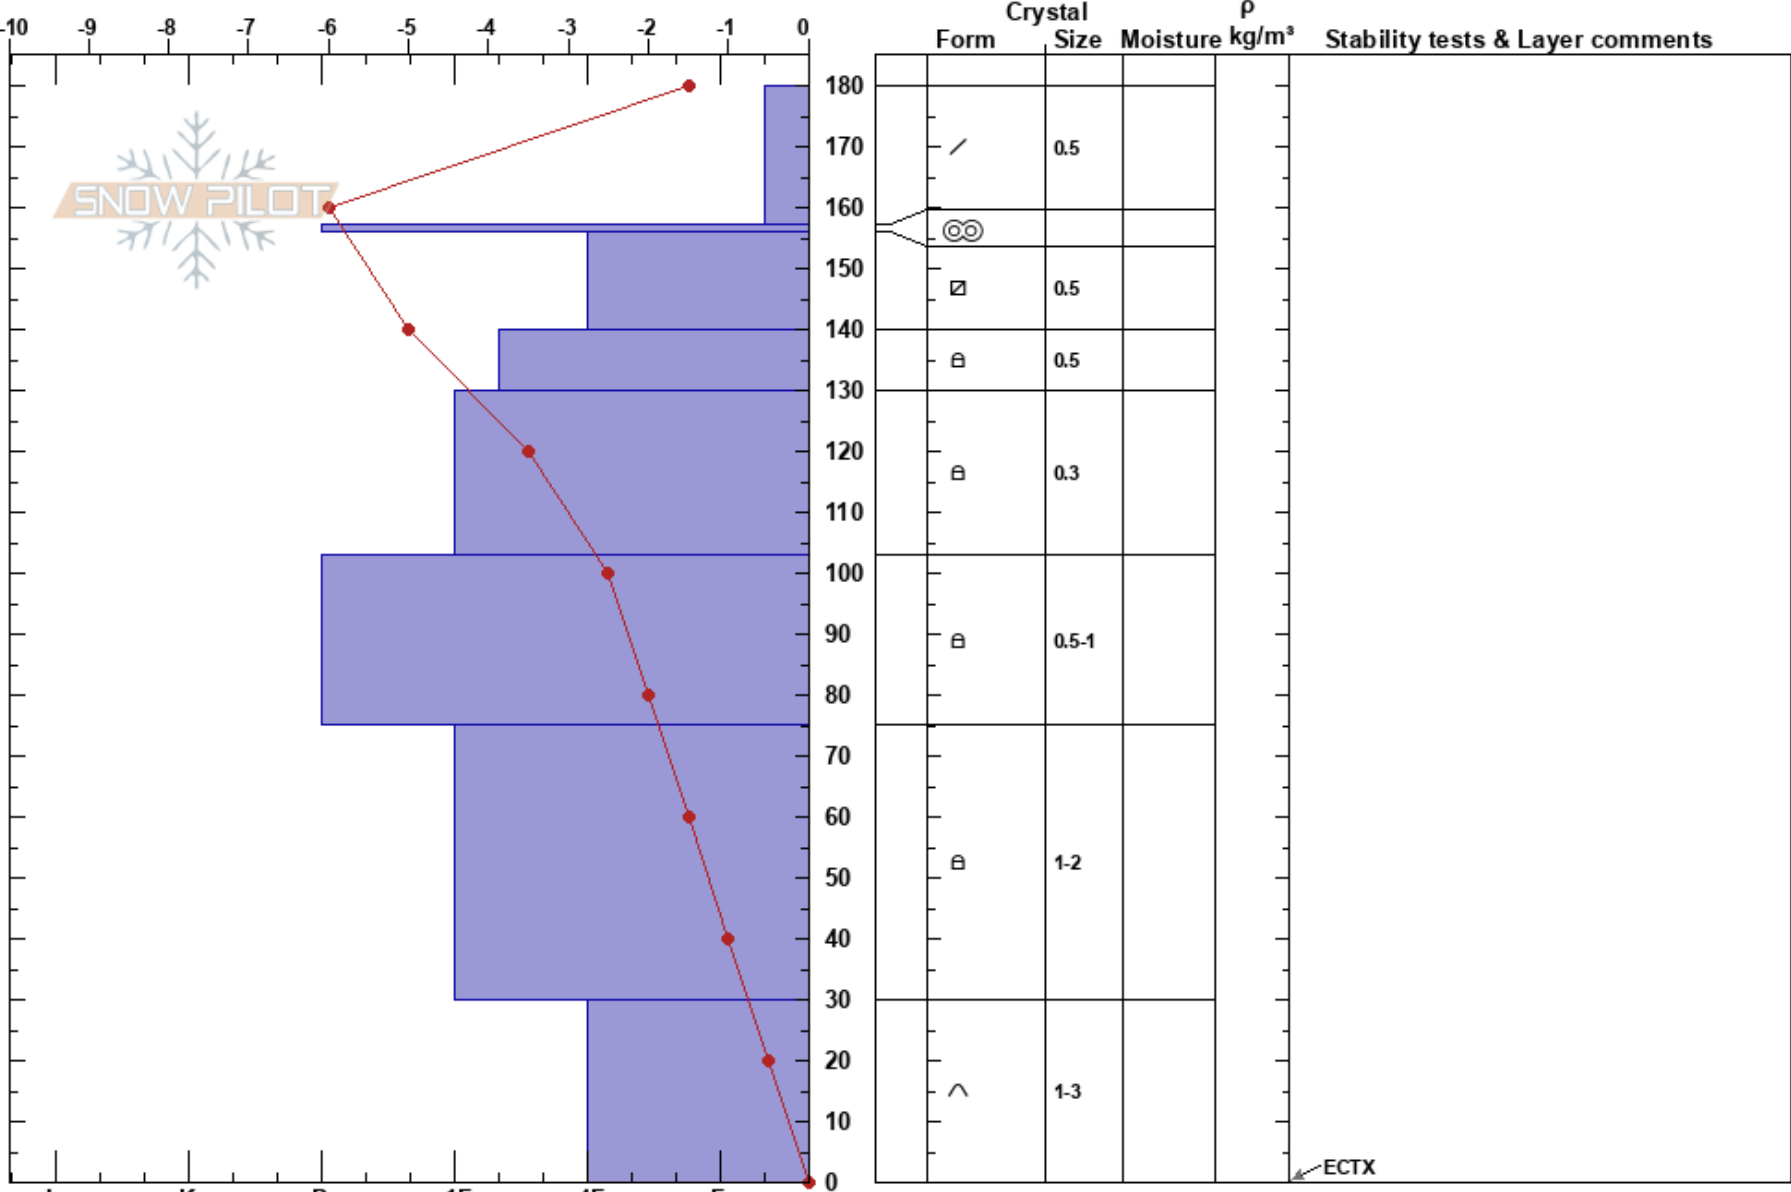

Freedeep
 Bridger Range
 MT
 Elevation: 8100 ft
 Aspect: 126°

Bridger Bowl
 02/17/2023 - 11:50am
 Co-ord:
 Slope Angle: 30°
 Wind Loading:

Stability:
 Air Temperature: -2.5°C
 Sky Cover: FEW
 Precipitation: NO
 Wind: Calm

HS: 180 Layer Notes:

Specifics: Pit dug in a Ski Area; Pit is representative of backcountry; Ski tracks on slope; We skied slope

Notes: Griff