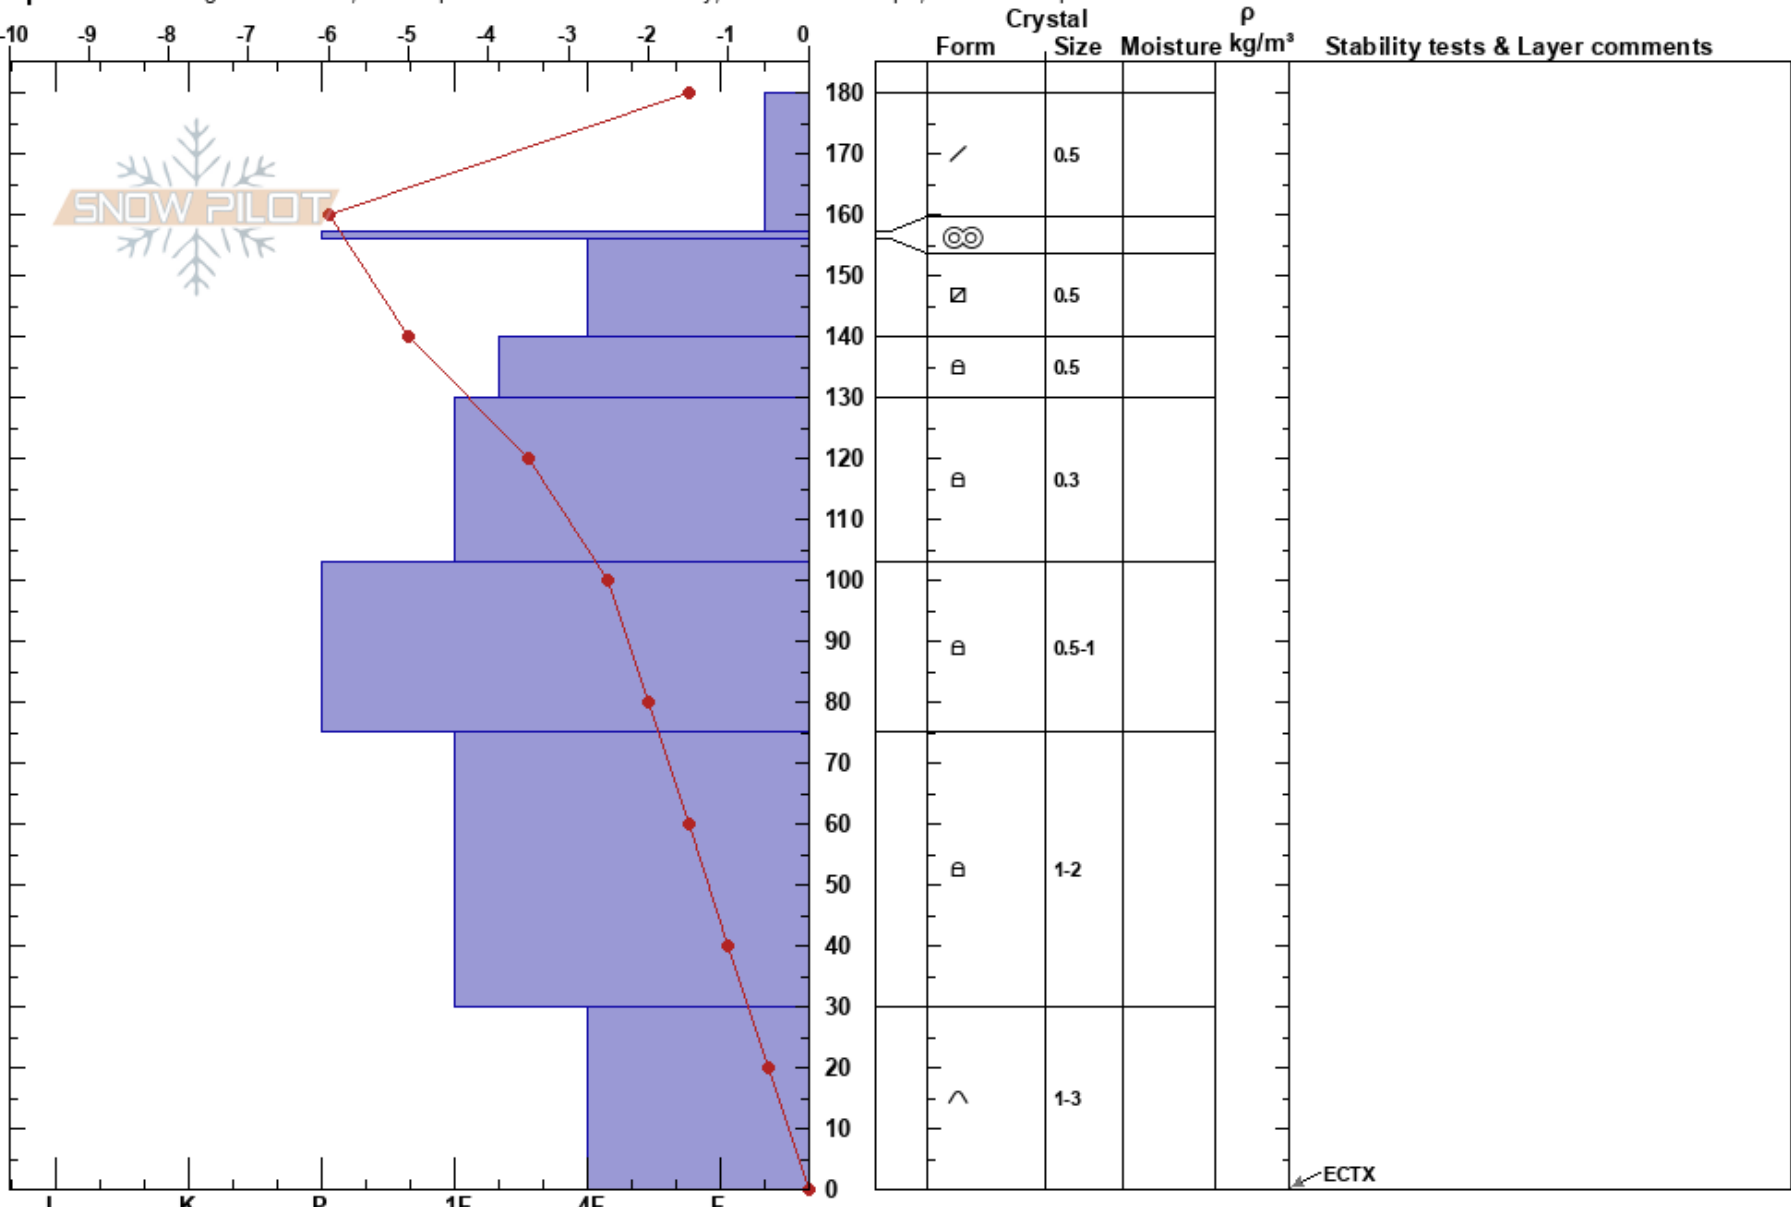

Freedeep  
 Bridger Range  
 MT  
 Elevation: 8100 ft  
 Aspect: 126°

Bridger Bowl  
 02/17/2023 - 11:50am  
 Co-ord:  
 Slope Angle: 30°  
 Wind Loading:

Stability:  
 Air Temperature: -2.5°C  
 Sky Cover: FEW  
 Precipitation: NO  
 Wind: Calm

HS: 180 Layer Notes:

Specifics: Pit dug in a Ski Area; Pit is representative of backcountry; Ski tracks on slope; We skied slope

Notes: Griff