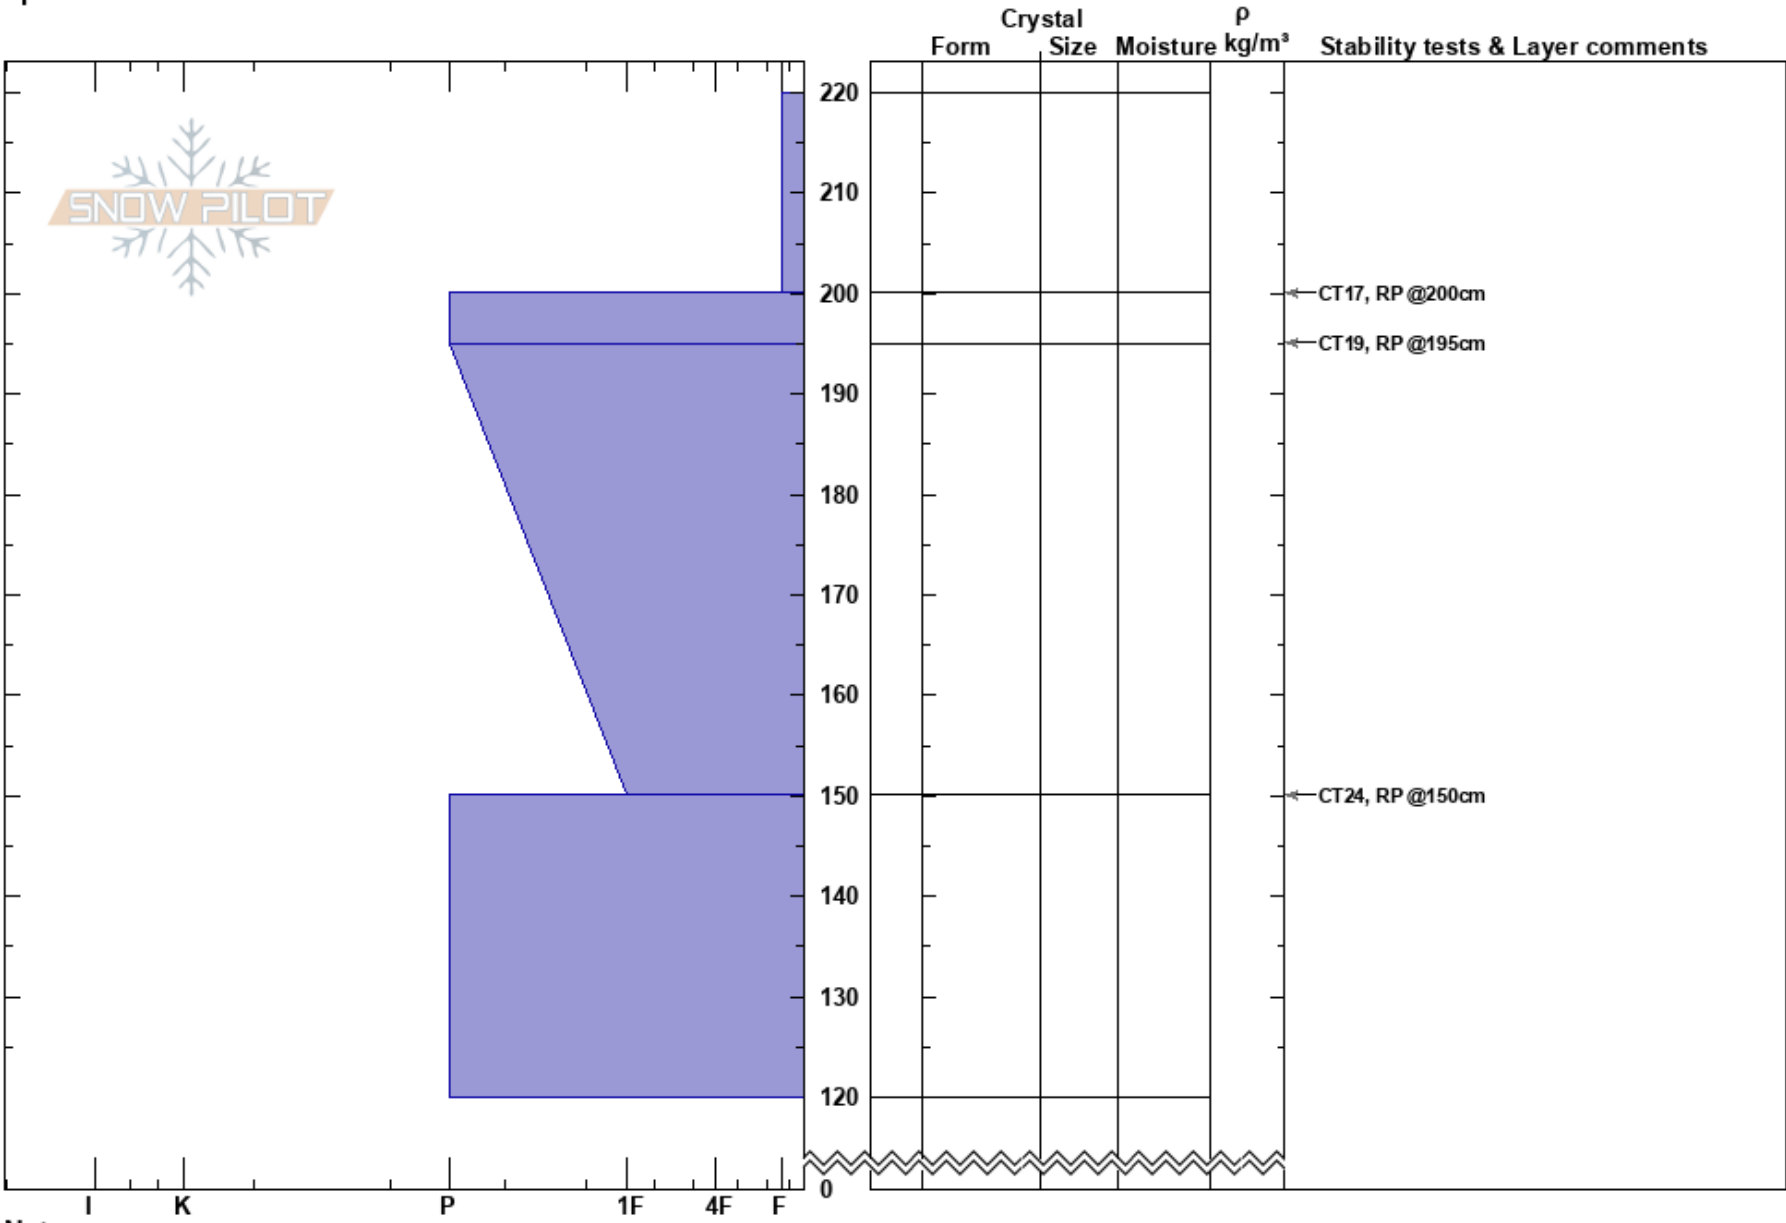

Upper Piglet
 purcell
 BC
 Elevation: 2400 m
 Aspect:
 Specifics:

RK Heli Ski Guides
 17/02/2023 - 13:20
 Co-ord:
 Slope Angle: 30°
 Wind Loading:

Stability:
 Air Temperature: -12°C
 Sky Cover: OVC
 Precipitation: S-1
 Wind: NW Moderate

HS:220

Layer Notes:

Notes: