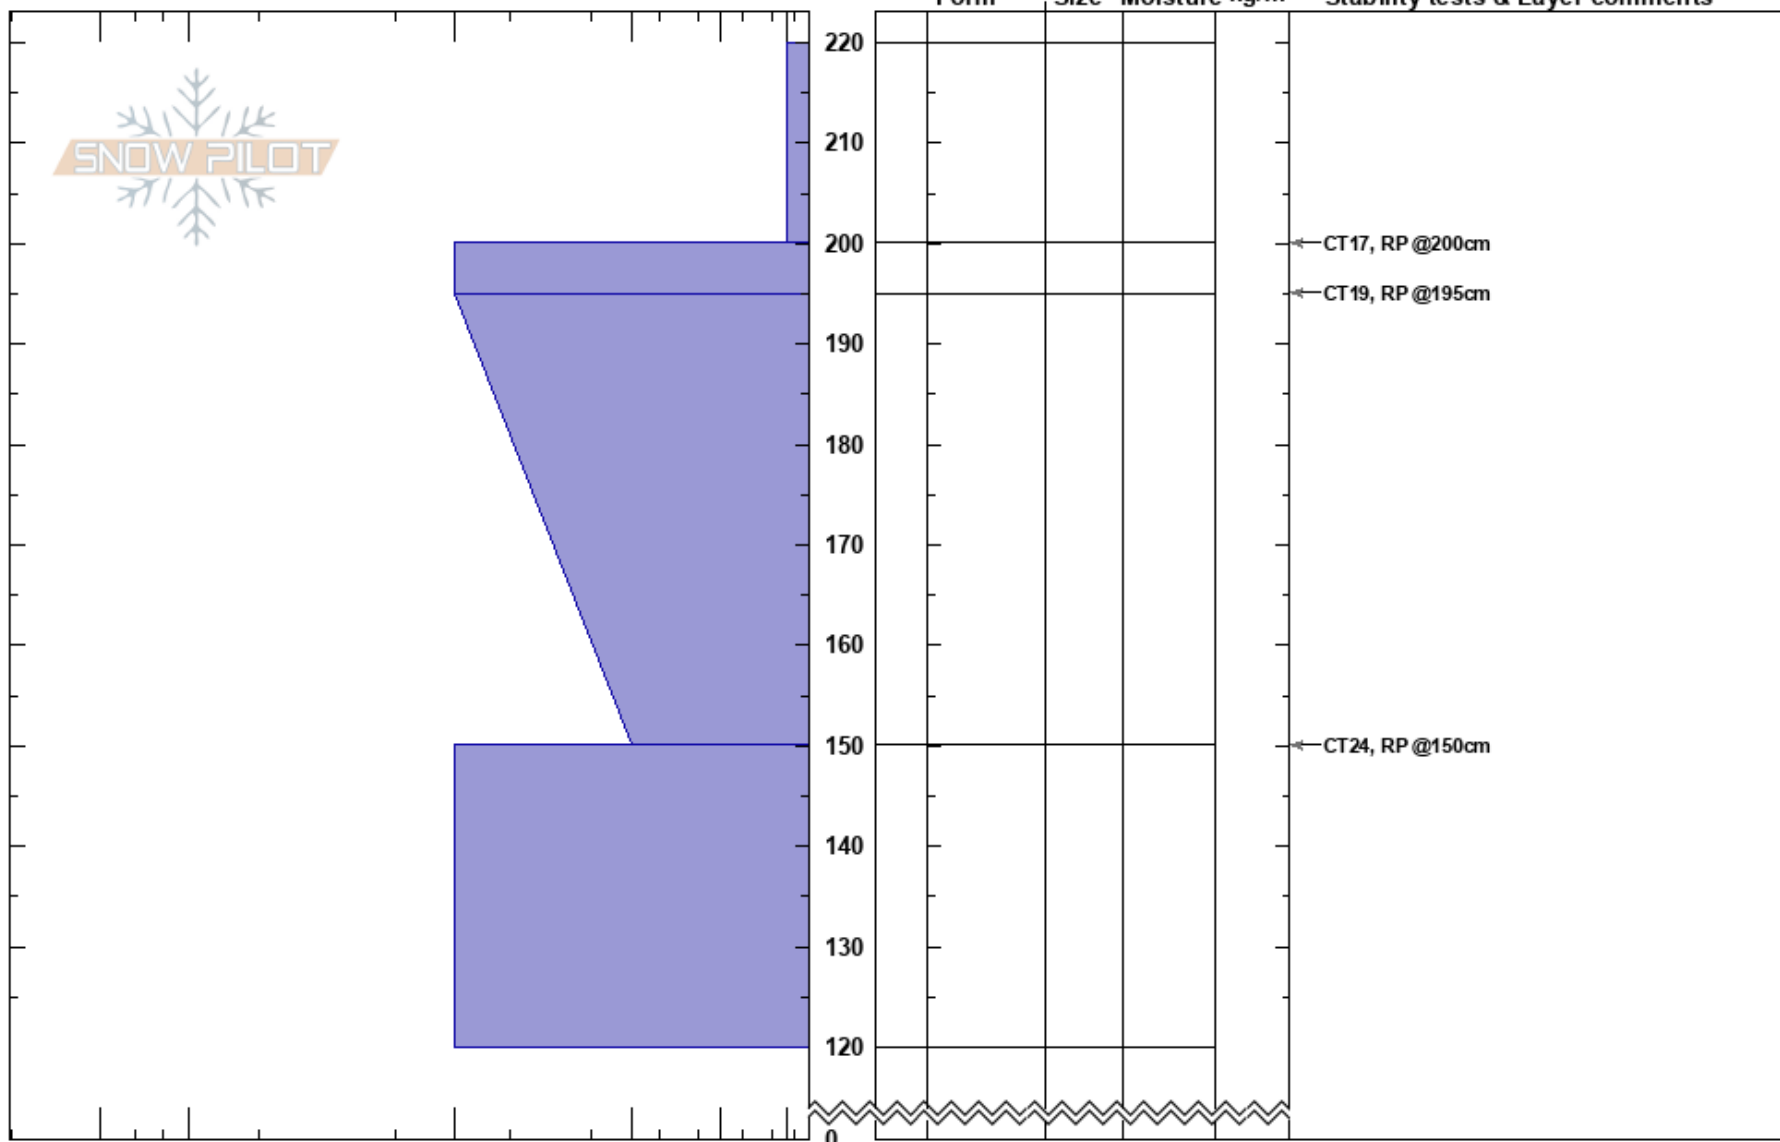

Upper Piglet
purcell
BC
Elevation: 2400 m
Aspect:
Specifics:

RK Heli Ski Guides
17/02/2023 - 13:20
Co-ord:
Slope Angle: 30°
Wind Loading:

Stability:
Air Temperature: -12°C
Sky Cover: OVC
Precipitation: S-1
Wind: NW Moderate

HS:220 Layer Notes:

Crystal Form Size Moisture ρ kg/m³ Stability tests & Layer comments

Notes: