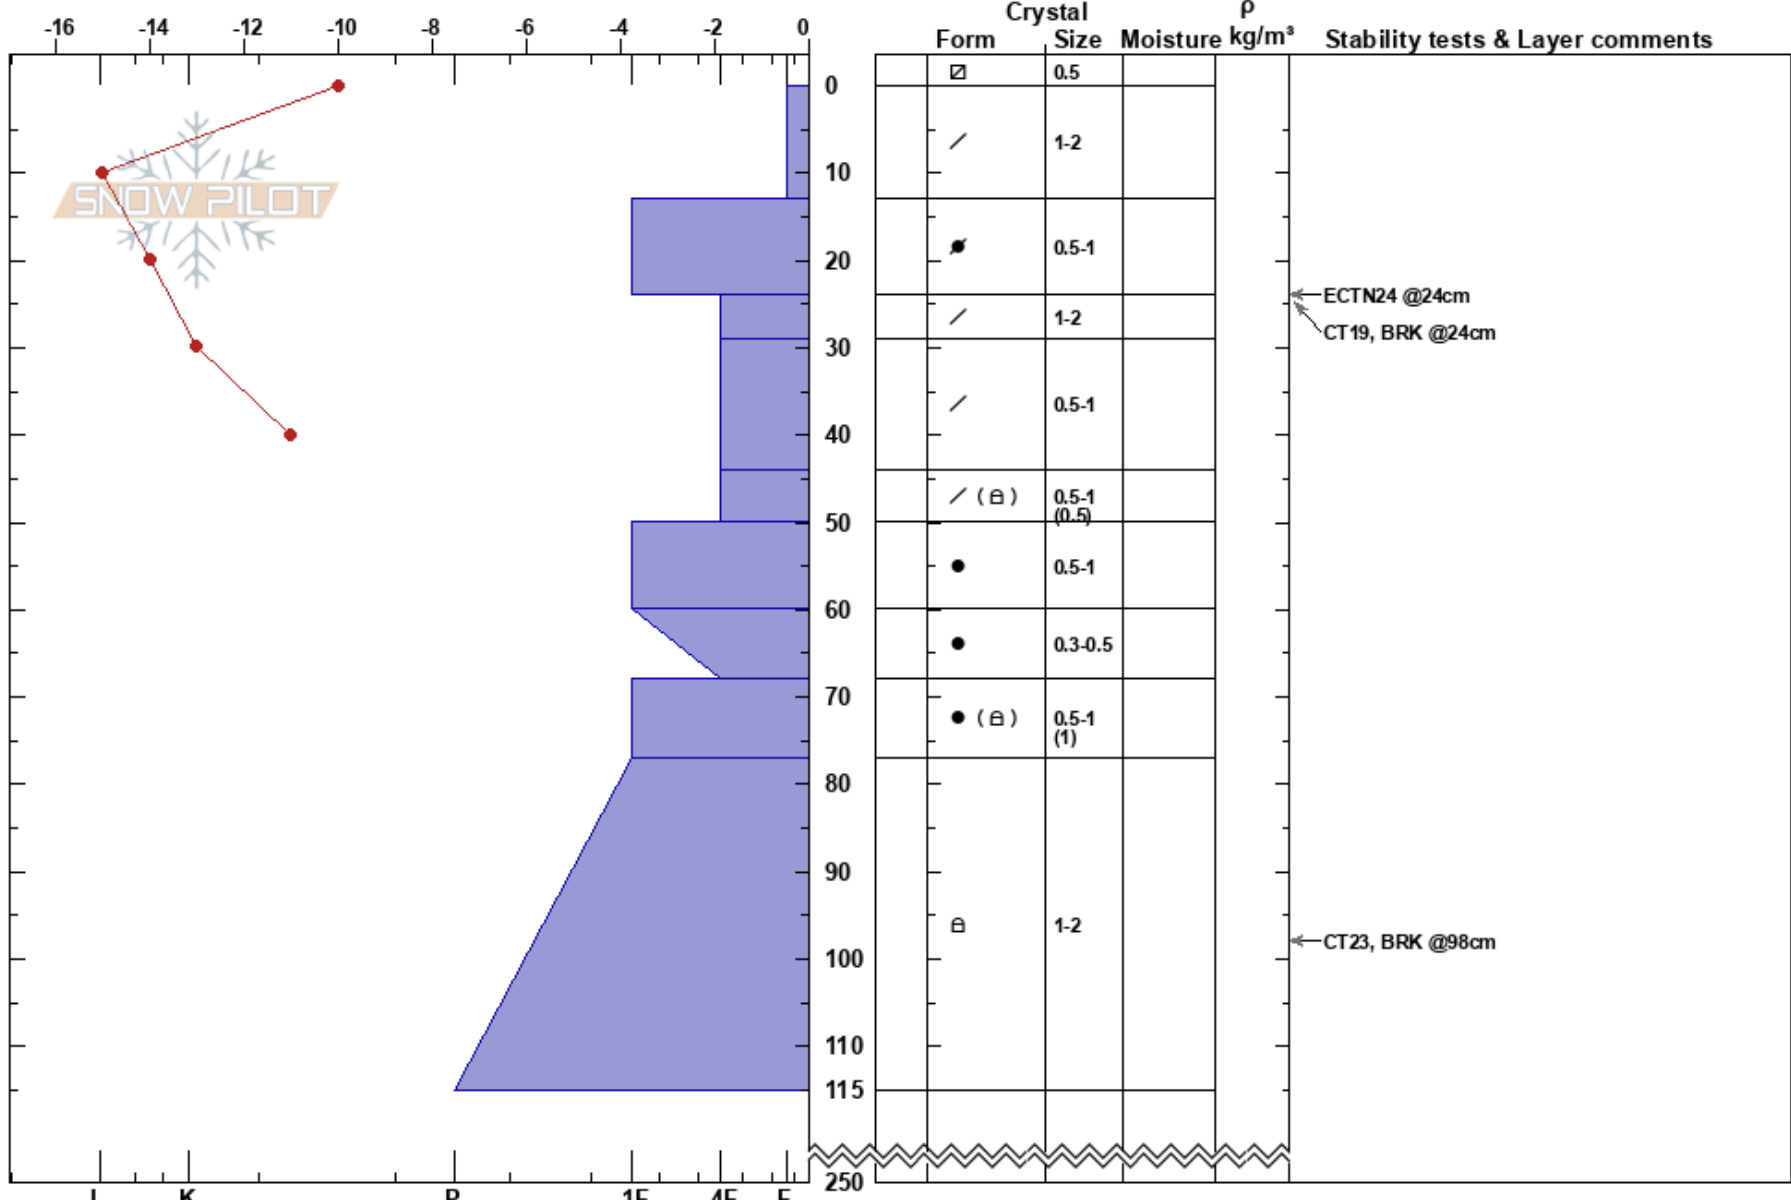

GTR - Bane  
 Teton Range  
 WY  
 Elevation: 9426 ft  
 Aspect: 45°

Luke LeMaire  
 02/17/2023 - 10:45am  
 Co-ord: 12T 505755W 4847068N  
 Slope Angle: 36°  
 Wind Loading: no

Stability: Good  
 Air Temperature: -5°C  
 Sky Cover: FEW  
 Precipitation: NO  
 Wind: Calm

HS:250  
 Layer Notes:  
 24-29cm: Problematic layer

Specifics: Pit dug in a Ski Area; Ski tracks on slope; We skied slope

Notes: