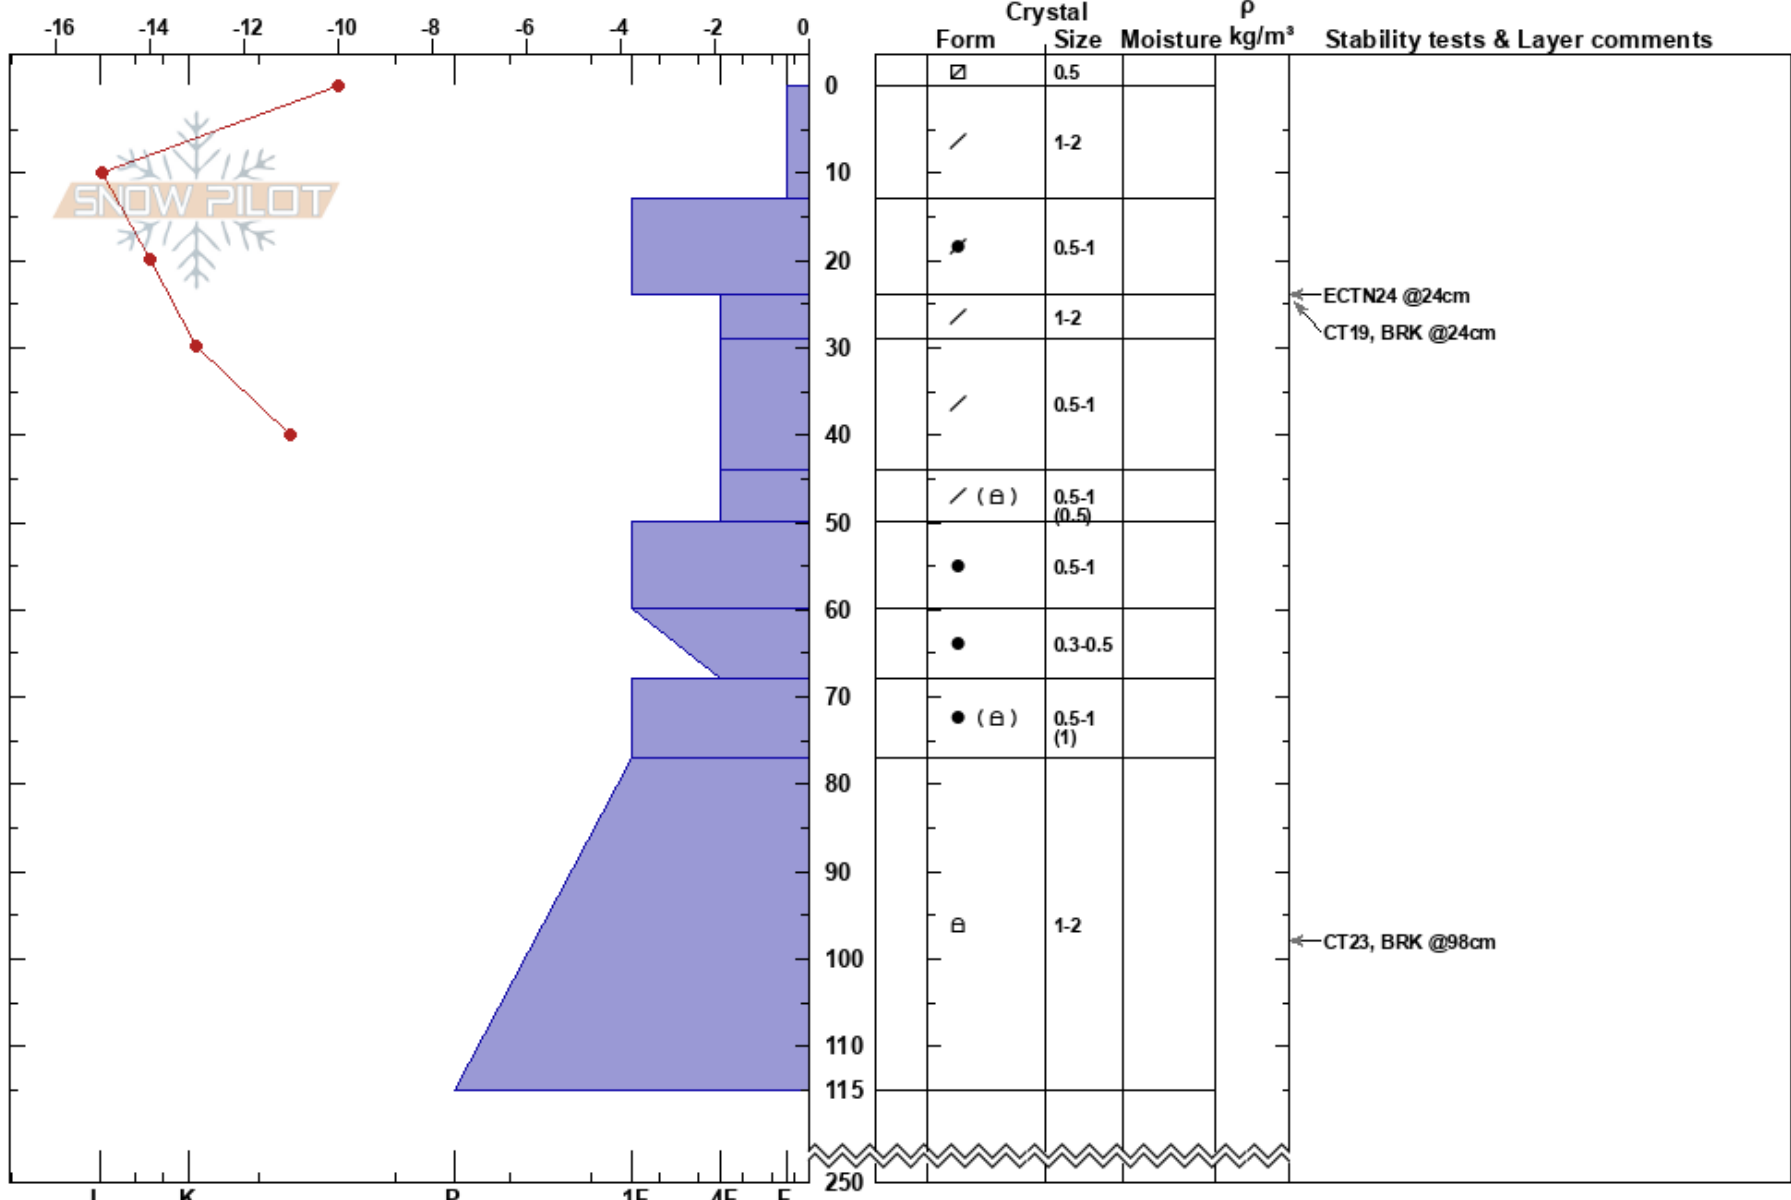

GTR - Bane
 Teton Range
 WY
 Elevation: 9426 ft
 Aspect: 45°

Luke LeMaire
 02/17/2023 - 10:45am
 Co-ord: 12T 505755W 4847068N
 Slope Angle: 36°
 Wind Loading: no

Stability: Good
 Air Temperature: -5°C
 Sky Cover: FEW
 Precipitation: NO
 Wind: Calm

HS:250
 24-29cm: Problematic layer

Specifics: Pit dug in a Ski Area; Ski tracks on slope; We skied slope

Notes: