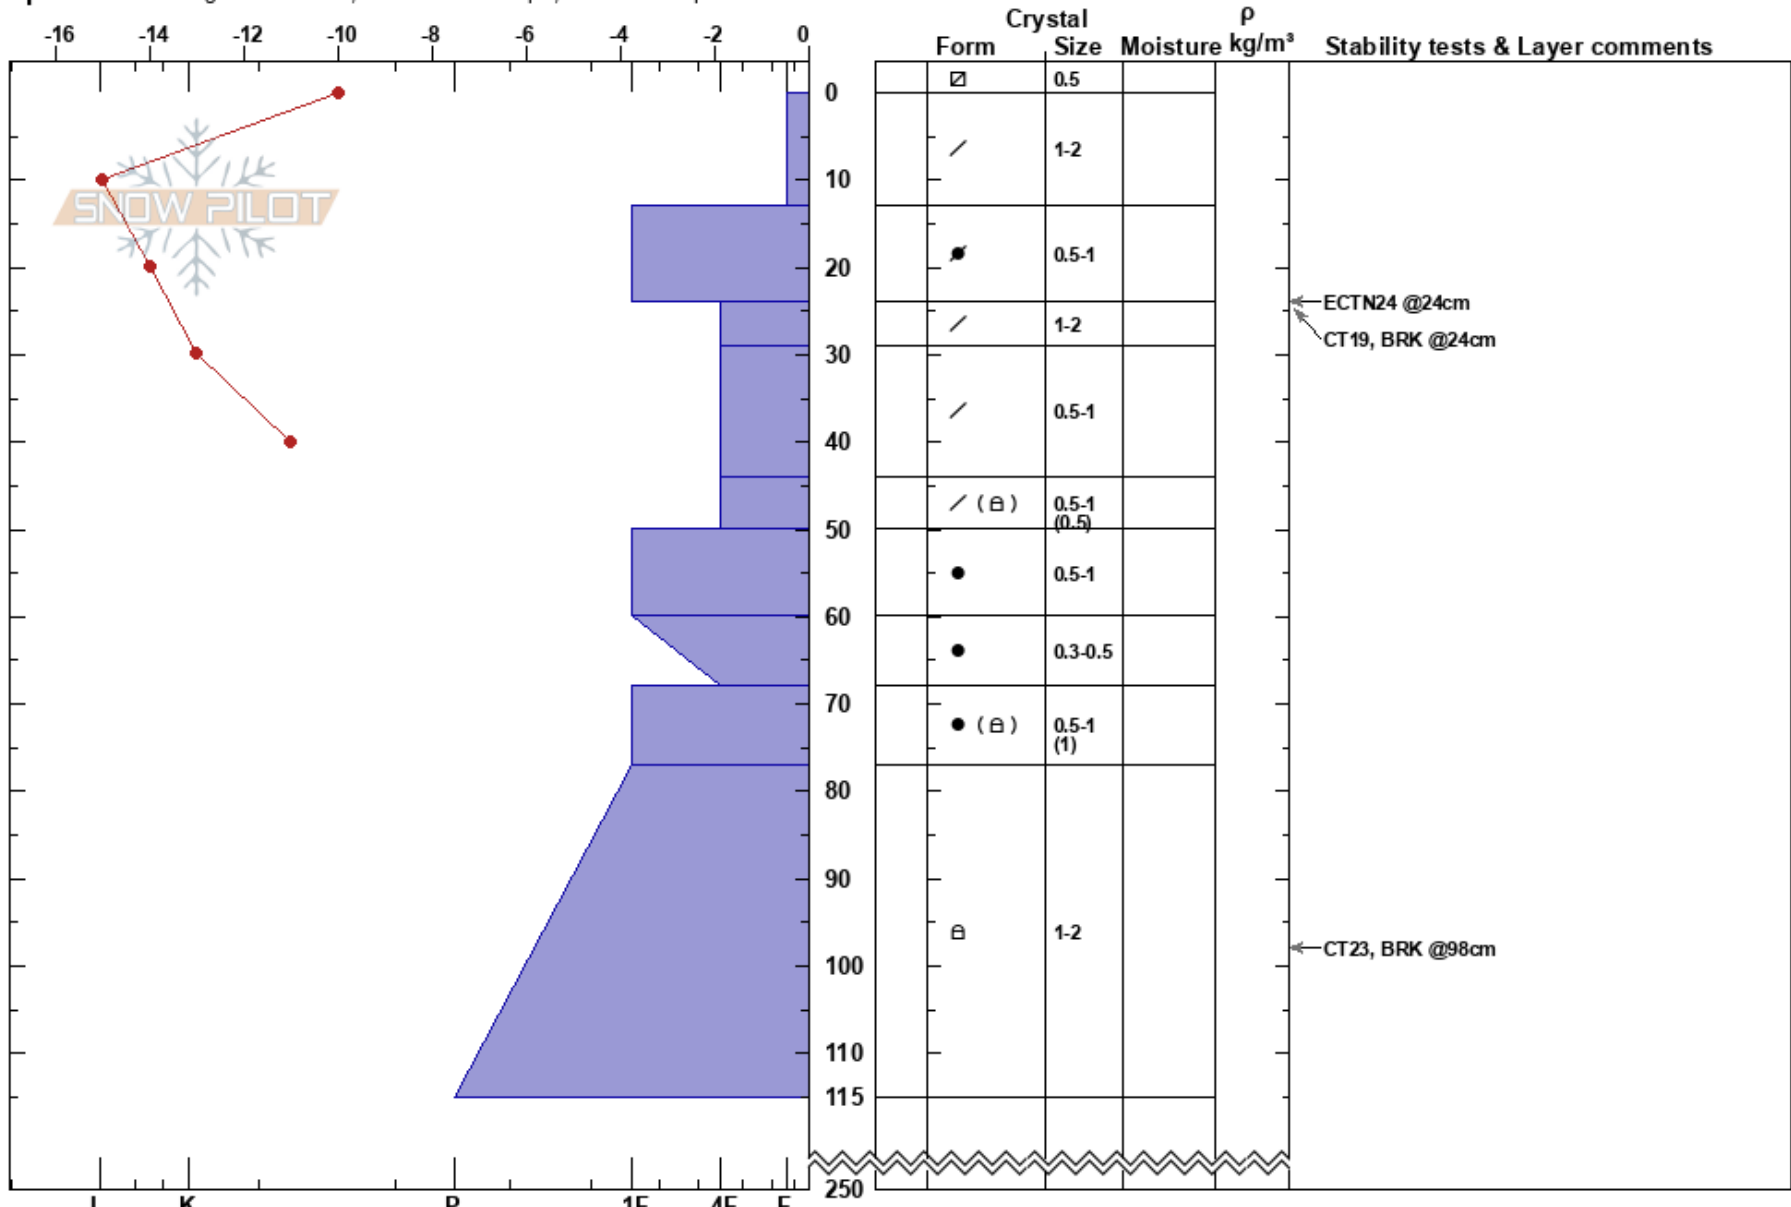

GTR - Bane
 Teton Range
 WY
 Elevation: 9426 ft
 Aspect: 45°

Luke LeMaire
 02/17/2023 - 10:45am
 Co-ord: 12T 505755W 4847068N
 Slope Angle: 36°
 Wind Loading: no

Stability: Good
 Air Temperature: -5°C
 Sky Cover: FEW
 Precipitation: NO
 Wind: Calm

HS:250
 24-29cm: Problematic layer

Specifics: Pit dug in a Ski Area; Ski tracks on slope; We skied slope

Notes: