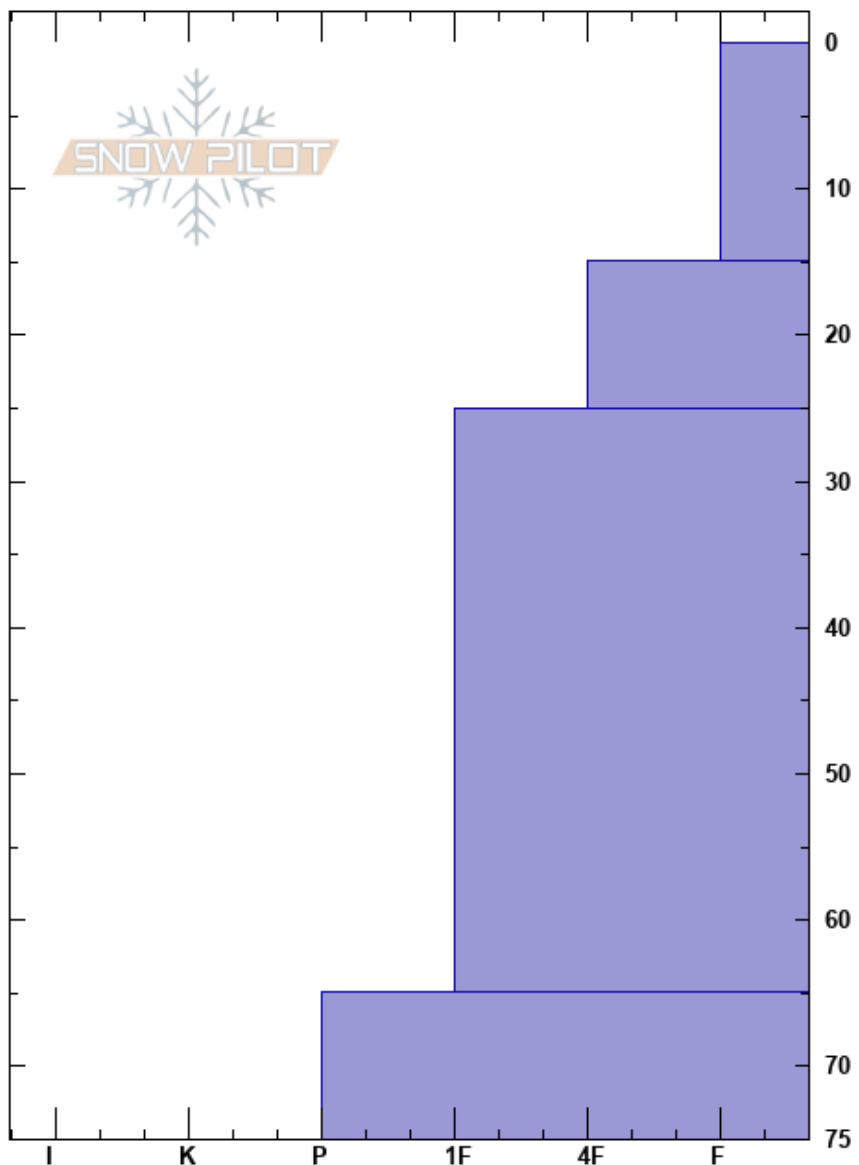

Mt. Rose Campground  
 Carson Range  
 NV  
 Elevation: 8913 ft  
 Aspect:  
 Specifics:

Evan Leonard  
 02/17/2023 - 10:30am  
 Co-ord:  
 Slope Angle:  
 Wind Loading:

Stability:  
 Air Temperature: -4°C  
 Sky Cover: CLR  
 Precipitation: NO  
 Wind:

Layer Notes:  
 15-25cm: Crust above and below this  
 15-25cm: Problematic layer

Crystal Form	Crystal Size	Moisture	$\rho$ kg/m <sup>3</sup>	Stability tests & Layer comments
/	1-2			
←				CT14 @15cm
□	0.5-1.5			15-25cm: Crust above and below this
←				CT26 @25cm
⊖	1-2			
•	1-2			

Notes: 300+ cm HS