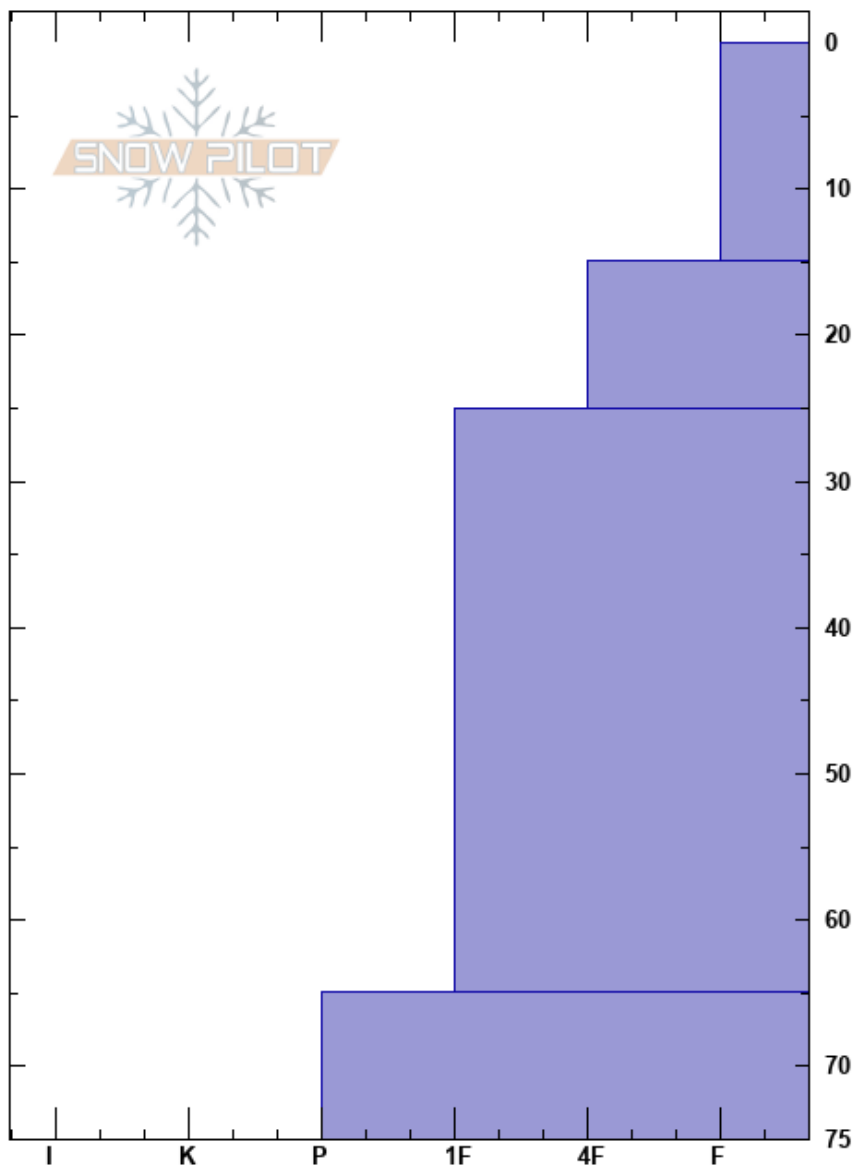

Mt. Rose Campground  
 Carson Range  
 NV  
 Elevation: 8913 ft  
 Aspect:  
 Specifics:

Evan Leonard  
 02/17/2023 - 10:30am  
 Co-ord:  
 Slope Angle:  
 Wind Loading:

Stability:  
 Air Temperature: -4°C  
 Sky Cover: CLR  
 Precipitation: NO  
 Wind:

Layer Notes:  
 15-25cm: Crust above and below this  
 15-25cm: Problematic layer

Notes: 300+ cm HS

Crystal Form	Crystal Size	Moisture	$\rho$ kg/m <sup>3</sup>	Stability tests & Layer comments
/	1-2			
←				CT14 @15cm
□	0.5-1.5			15-25cm: Crust above and below this
←				CT26 @25cm
⊖	1-2			
●	1-2			