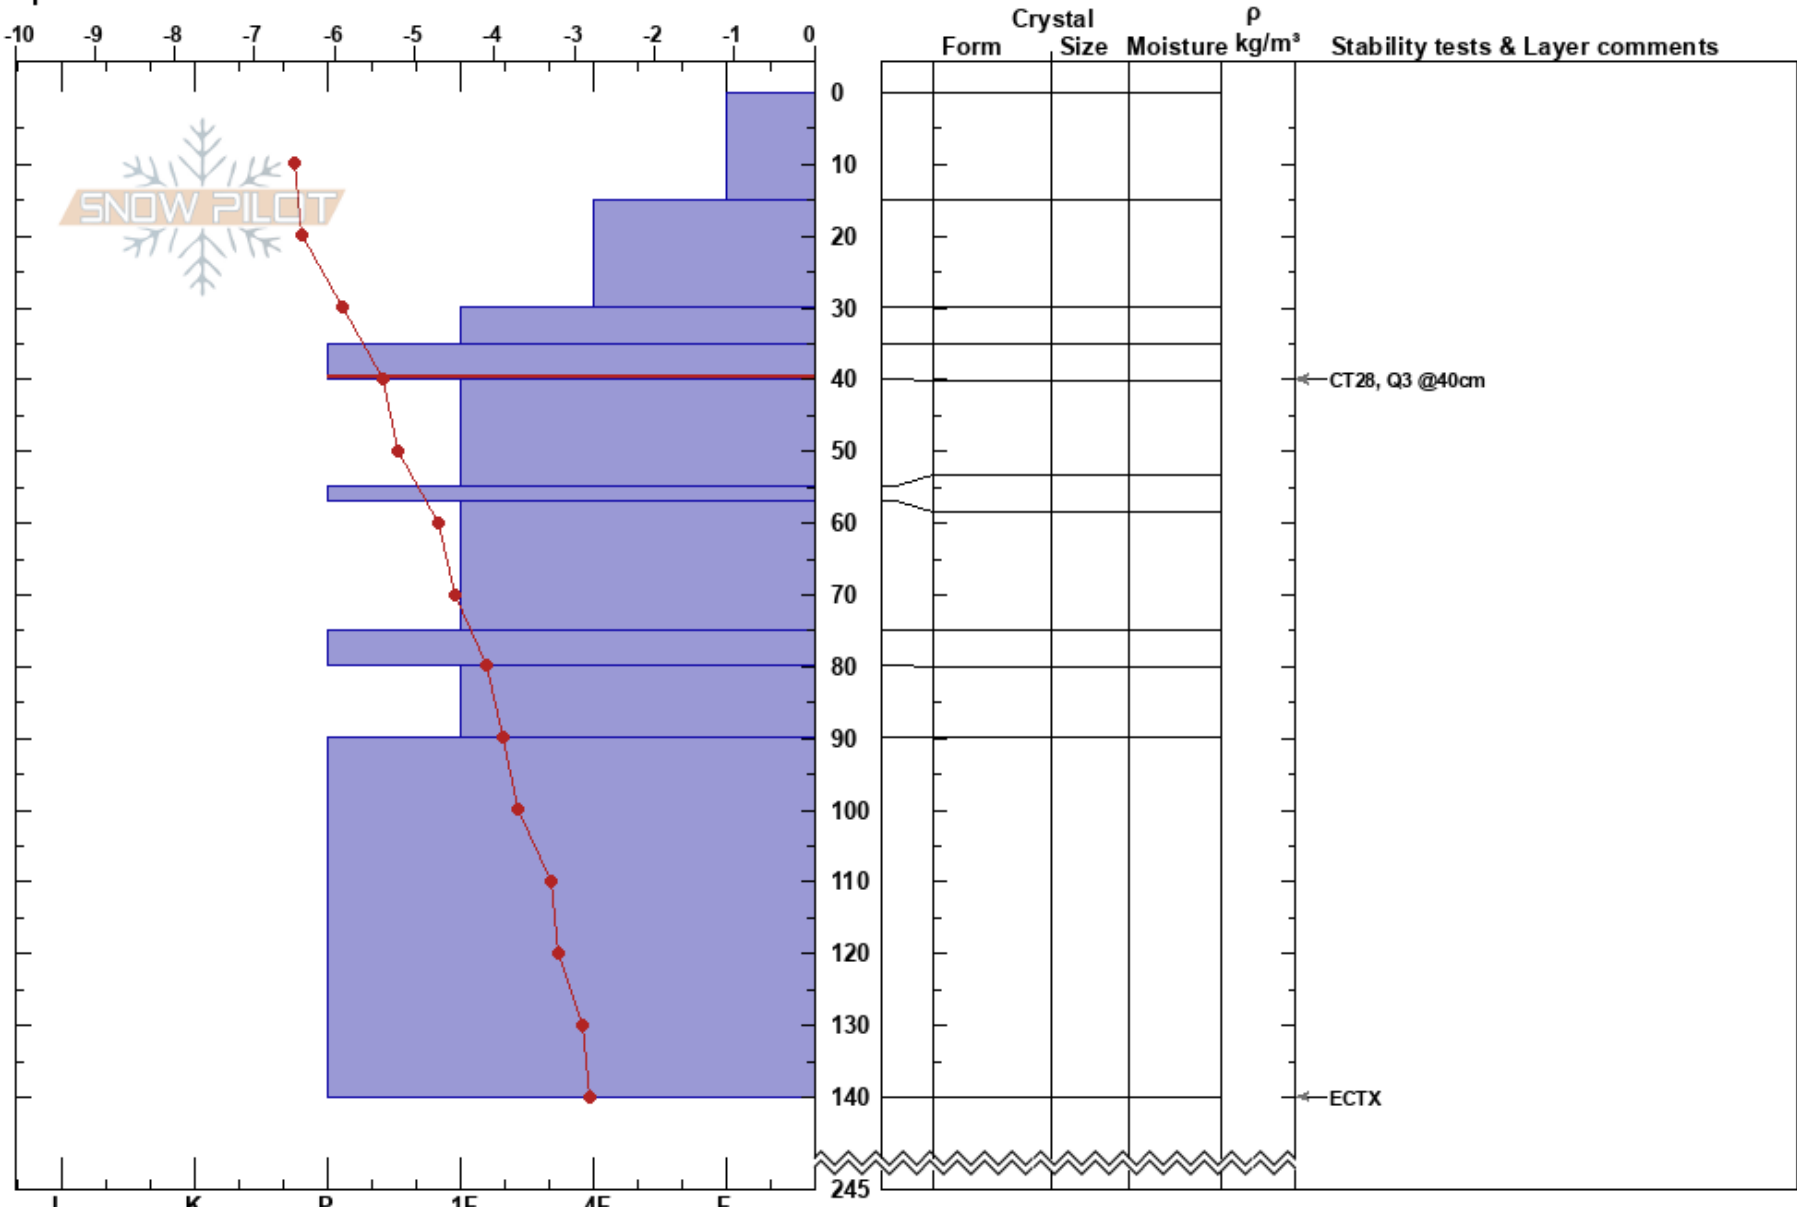

BacksideSchweitzer  
 Selkirk Mtns  
 ID  
 Elevation: 6200 ft  
 Aspect: W  
 Specifics:

Triston Schwab  
 02/17/2023 - 11:00am  
 Co-ord: 48.37954N, -116.63691W  
 Slope Angle: 18°  
 Wind Loading:

Stability:  
 Air Temperature: -7°C  
 Sky Cover: OVC  
 Precipitation: S1  
 Wind: W Light Breeze

HS:245  
 PF: 20 35-40cm: Problematic layer

Notes: