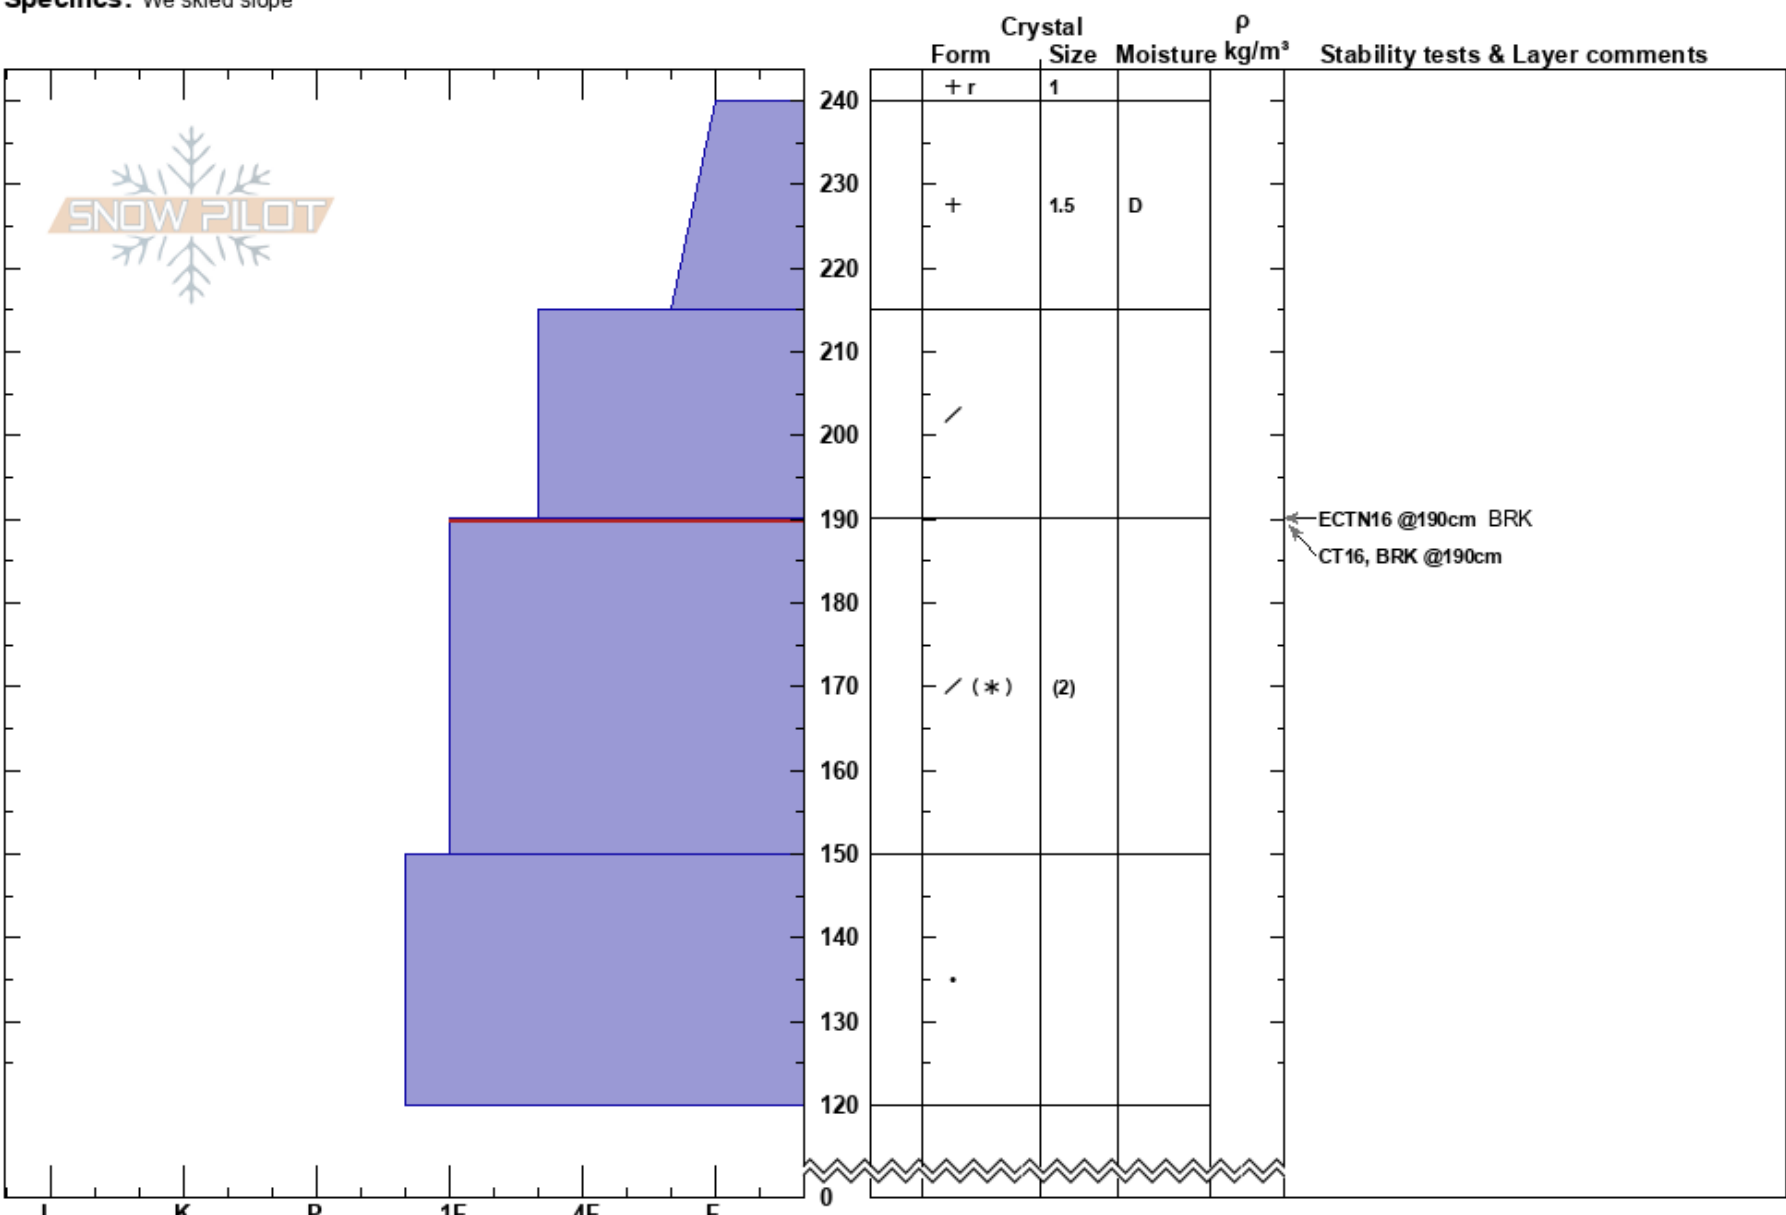

South Park
 Monashee
 BC
Elevation: 1800 m
Aspect: SE
Specifics: We skied slope

scott newsome
 16/02/2023 - 09:45
Co-ord: 51.06634N, -118.58526E
Slope Angle: 30°
Wind Loading: yes

Stability:
Air Temperature: -7.7°C
Sky Cover: OVC
Precipitation: S-1
Wind: SE Light Breeze

HS: 240
PF: 55 190-150cm: Problematic layer
PS: 15

Notes: Open burn at tree line, Ground cover rocky