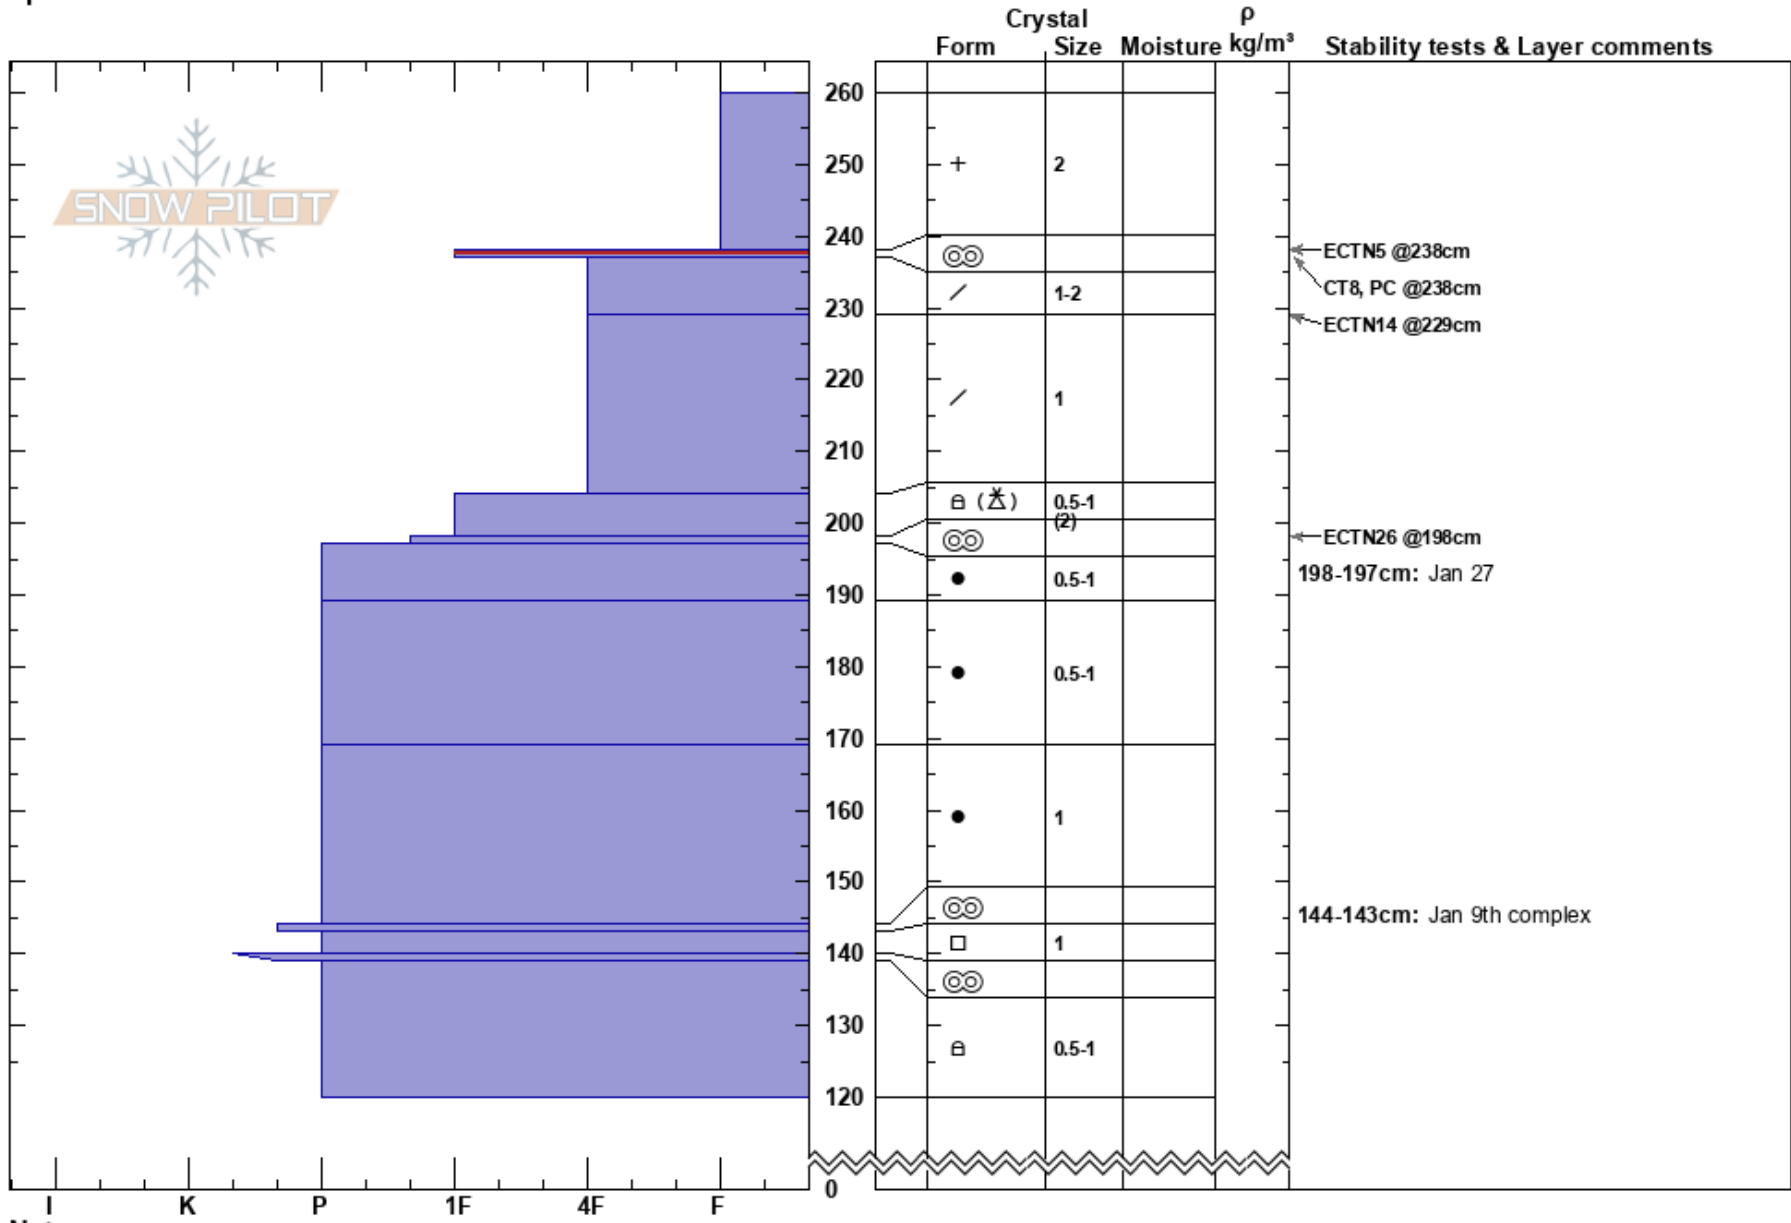

133+900
 Misinchinka
 BC
Elevation: 1185 m
Aspect: NW
Specifics:

Trapper Gilowski
 16/02/2023 - 14:35
Co-ord: 55.13560N, -122.09123W
Slope Angle: 30°
Wind Loading: no

Stability:
Air Temperature: -3.7°C
Sky Cover: X
Precipitation: S1
Wind: SW Light Breeze

HS: 260
PF: 50
 238-237cm: Feb 14
 238-237cm: Problematic layer
 198-197cm: Jan 27
 144-143cm: Jan 9th complex

Notes: Open trees, alder ground cover start zone