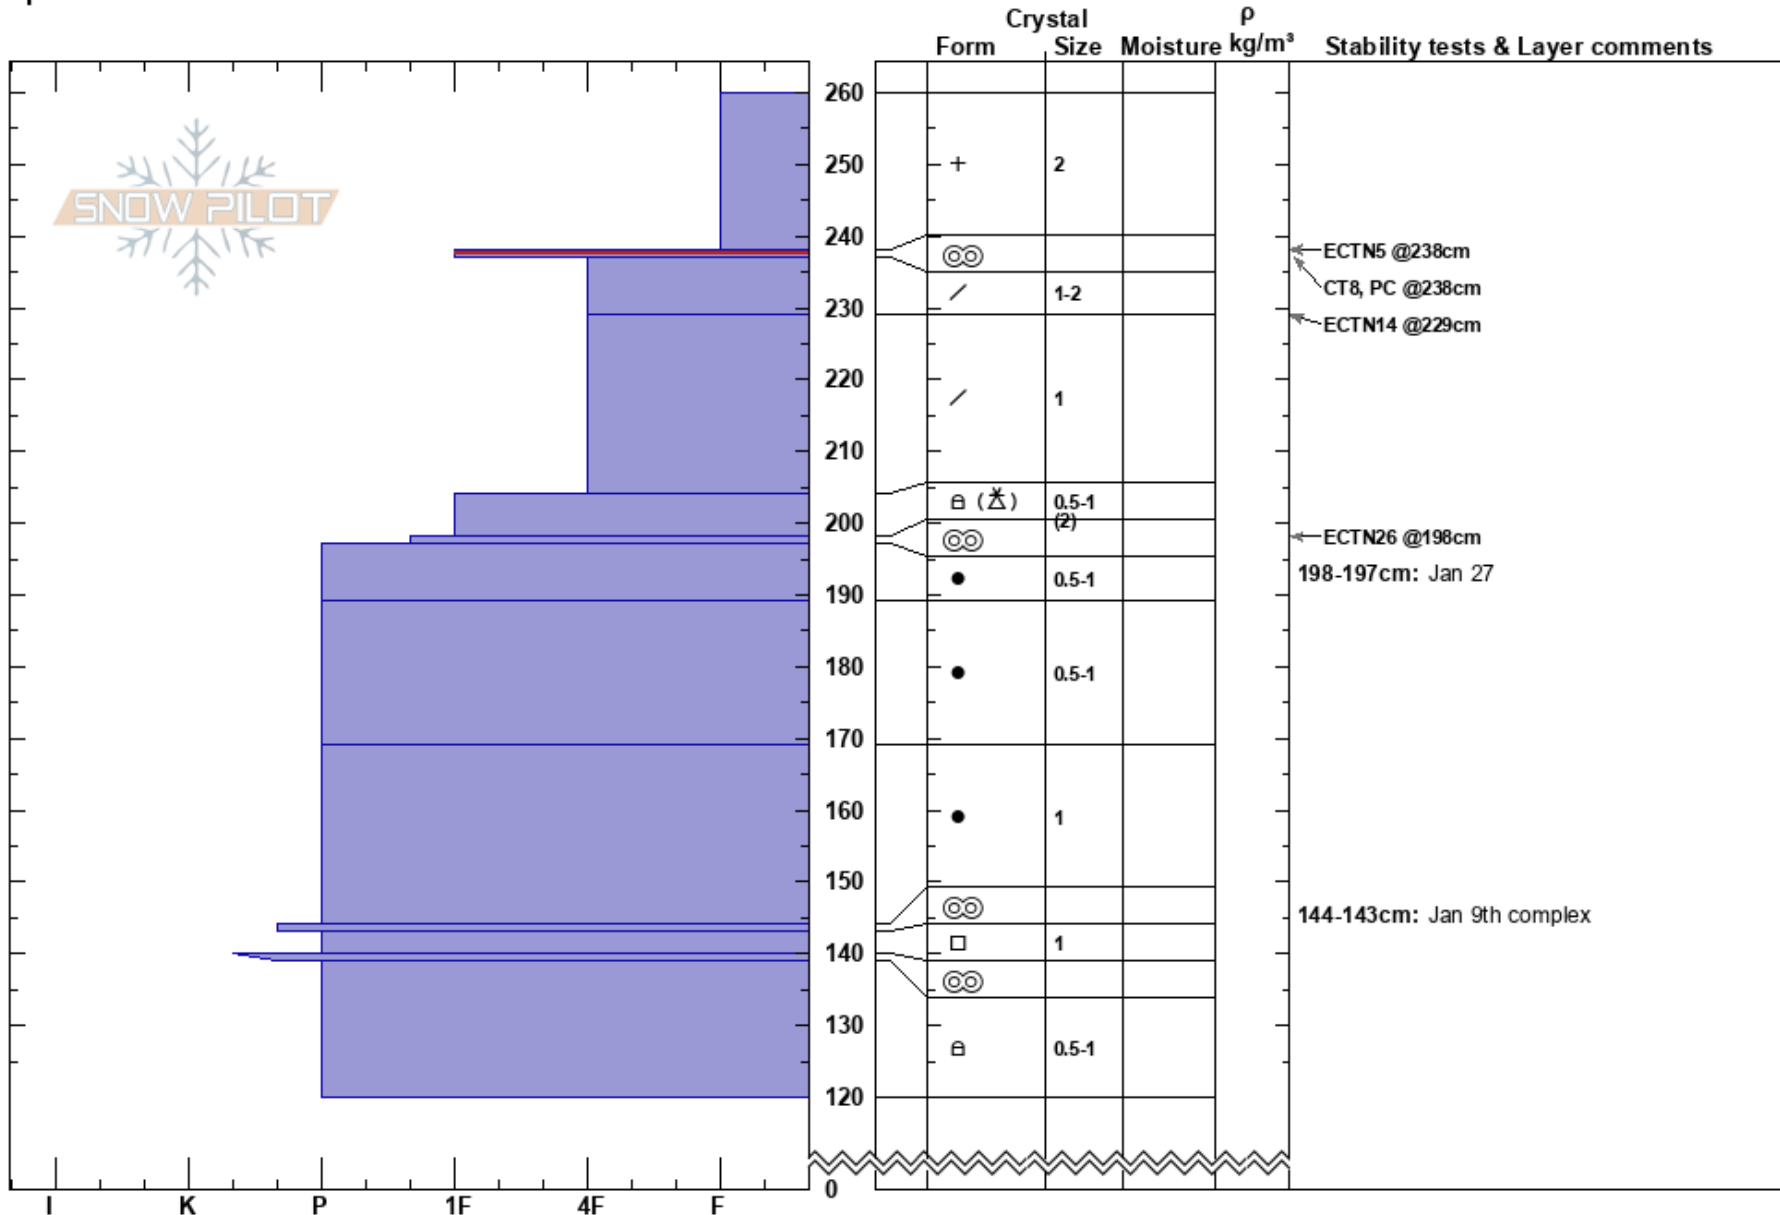

133+900
 Misinchinka
 BC
Elevation: 1185 m
Aspect: NW
Specifics:

Trapper Gilowski
 16/02/2023 - 14:35
Co-ord: 55.13560N, -122.09123W
Slope Angle: 30°
Wind Loading: no

Stability:
Air Temperature: -3.7°C
Sky Cover: X
Precipitation: S1
Wind: SW Light Breeze

HS: 260
PF: 50
 238-237cm: Feb 14
 238-237cm: Problematic layer
 198-197cm: Jan 27
 144-143cm: Jan 9th complex

Notes: Open trees, alder ground cover start zone