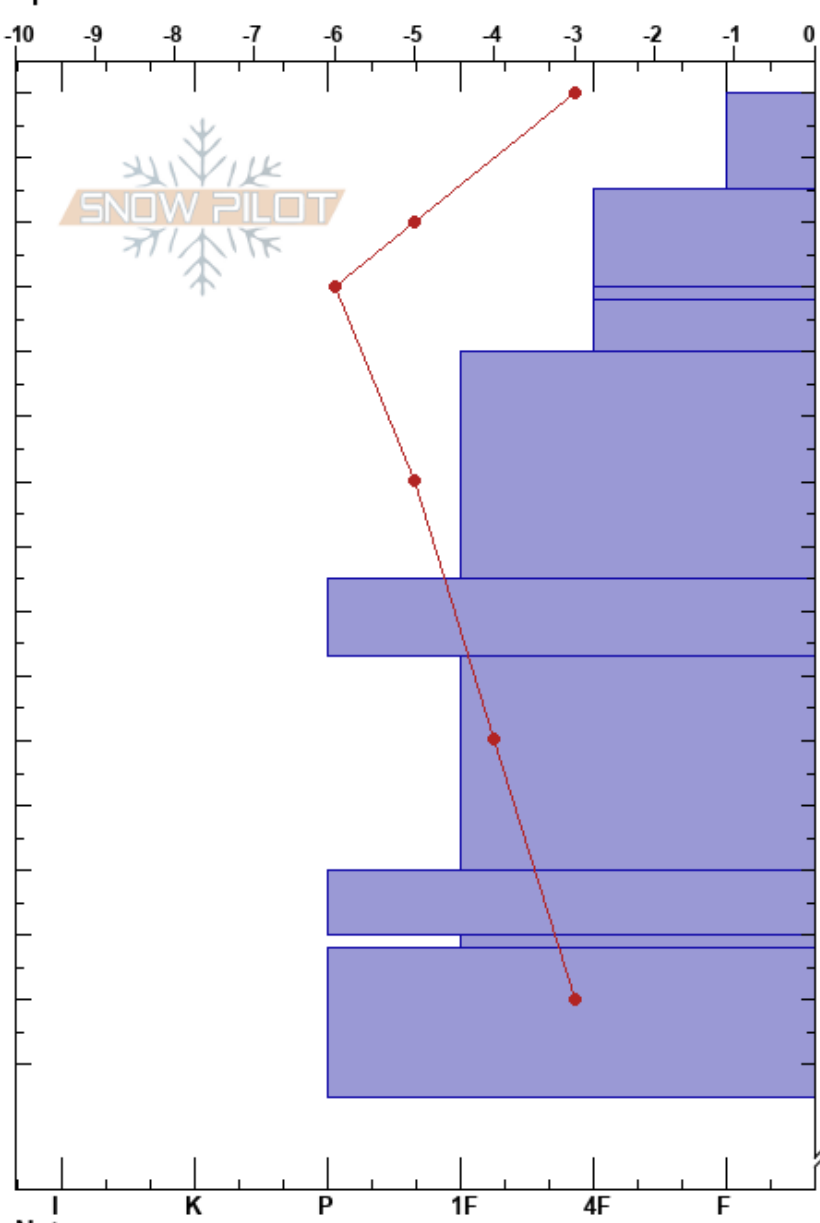

Copper Cirque
 Silver Valley Area
 ID
 Elevation: 6229 ft
 Aspect: NE
 Specifics:

Mikey Church
 02/16/2023 - 12:00pm
 Co-ord: 47.41945N, -115.71487W
 Slope Angle: 40°
 Wind Loading: yes

Stability:
 Air Temperature: -4°C
 Sky Cover: CLR
 Precipitation: NO
 Wind: SW Light Breeze

HS: 300
 PF: 45 170-168cm: Problematic layer
 PS: 24

Elevation (cm)	Crystal		Moisture	ρ kg/m ³	Stability tests & Layer comments
	Form	Size			
300	∇	5			
290	+ (∕)	2			
280	/	2			
270	⊘ (∇)	3 (3)			← CT22, Q3 @270cm
260	/				
250					
240	•	1			
230					
220	•	0.5			
210					
200	•	0.5			
190					
180	•	0.5			
170	□ (⊖)				
160	•	0.5			
150					
145					← ECTX