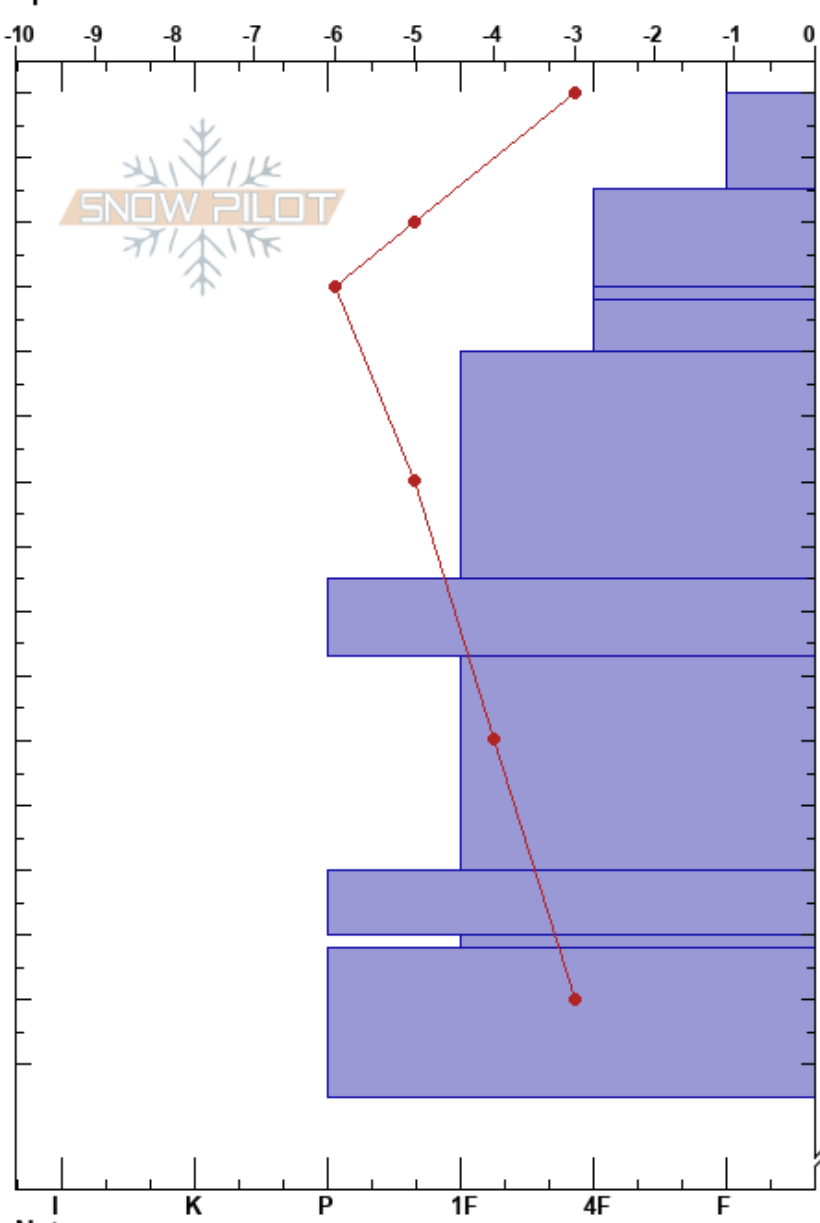

Copper Cirque  
 Silver Valley Area  
 ID  
 Elevation: 6229 ft  
 Aspect: NE  
 Specifics:

Mikey Church  
 02/16/2023 - 12:00pm  
 Co-ord: 47.41945N, -115.71487W  
 Slope Angle: 40°  
 Wind Loading: yes

Stability:  
 Air Temperature: -4°C  
 Sky Cover: CLR  
 Precipitation: NO  
 Wind: SW Light Breeze

HS: 300  
 PF: 45 170-168cm: Problematic layer  
 PS: 24

Elevation (cm)	Crystal		Moisture	$\rho$ kg/m <sup>3</sup>	Stability tests & Layer comments
	Form	Size			
300	∇	5			
290	+ (∕)	2			
280	/	2			
270	⊘ (∇)	3 (3)			← CT22, Q3 @270cm
260	/				
250					
240	•	1			
230					
220	•	0.5			
210					
200	•	0.5			
190					
180	•	0.5			
170	□ (⊖)				
160	•	0.5			
150					
145					← ECTX