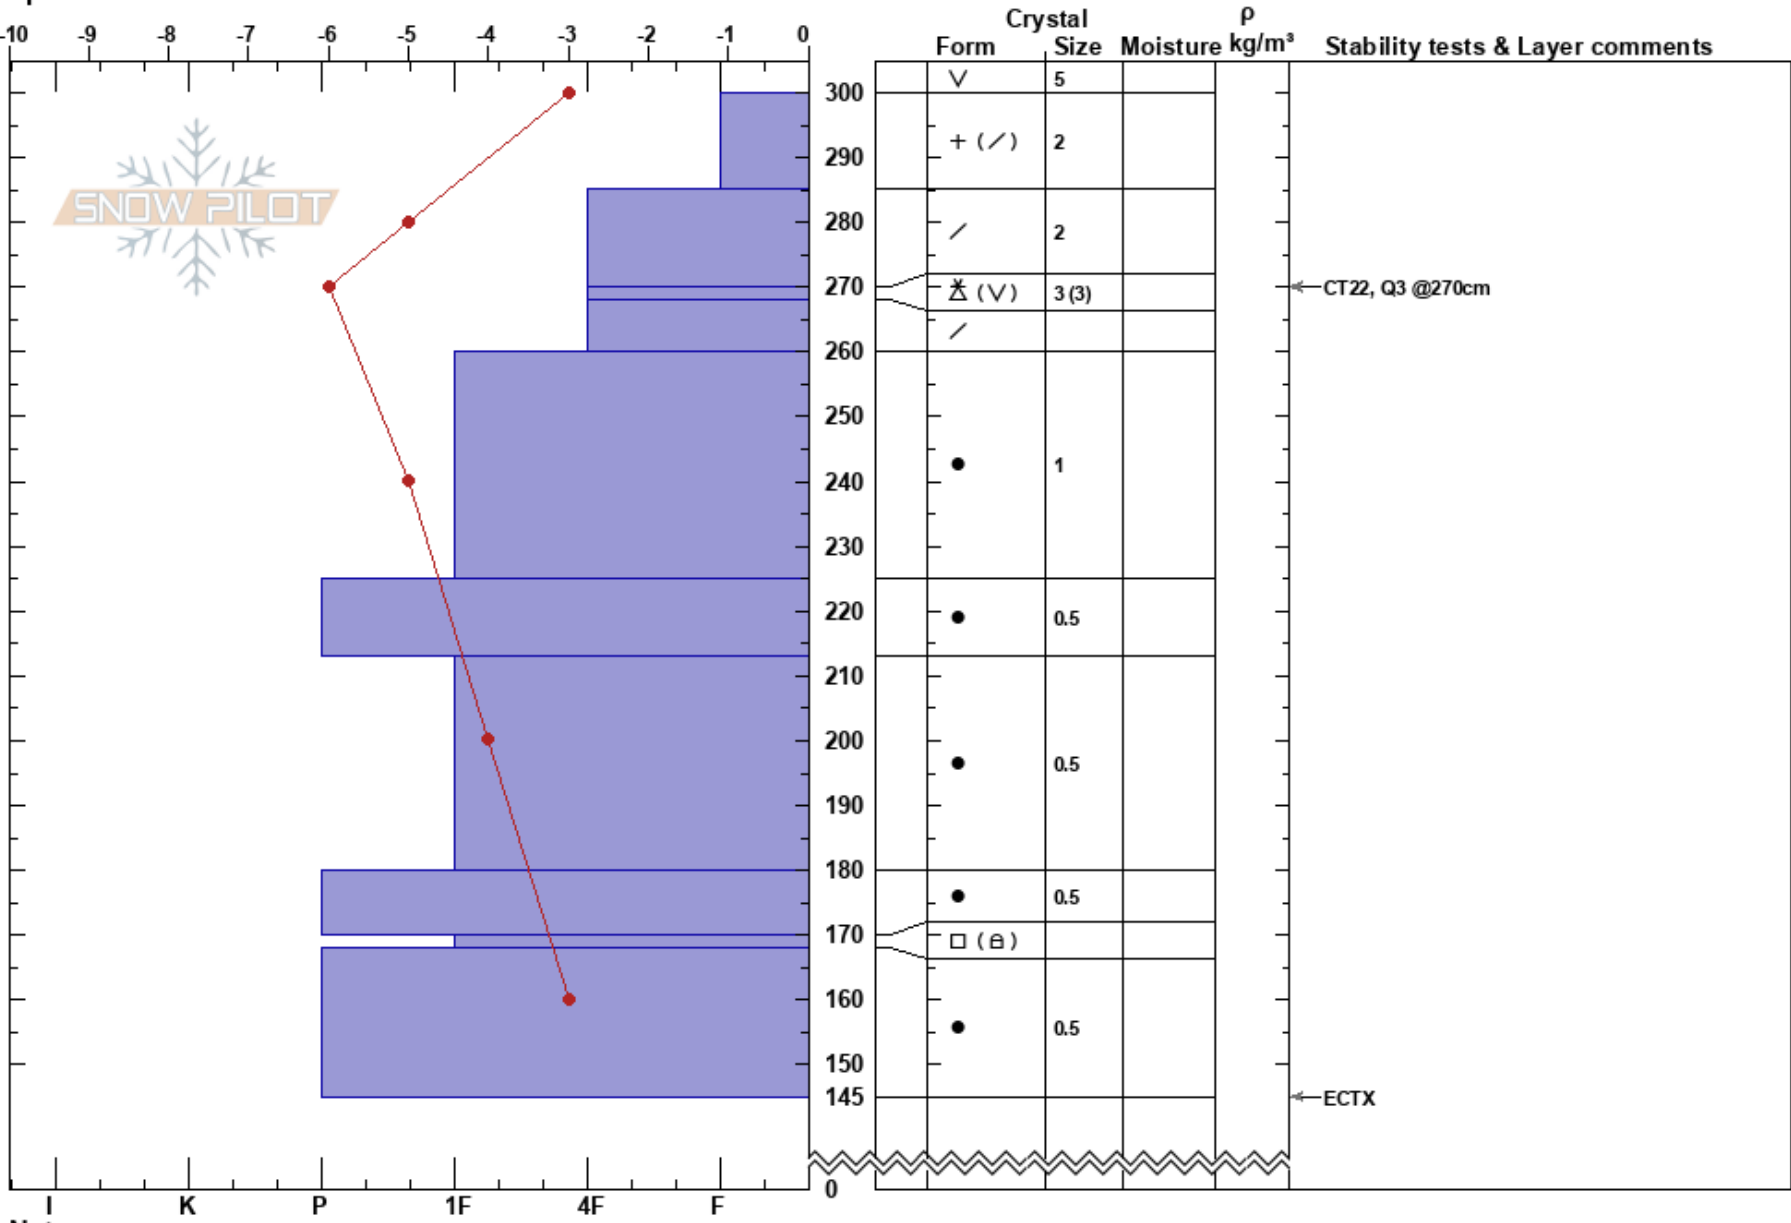

Copper Cirque  
 Silver Valley Area  
 ID  
 Elevation: 6229 ft  
 Aspect: NE  
 Specifics:

Mikey Church  
 02/16/2023 - 12:00pm  
 Co-ord: 47.41945N, -115.71487W  
 Slope Angle: 40°  
 Wind Loading: yes

Stability:  
 Air Temperature: -4°C  
 Sky Cover: CLR  
 Precipitation: NO  
 Wind: SW Light Breeze

HS: 300  
 PF: 45  
 PS: 24  
 170-168cm: Problematic layer

Notes: