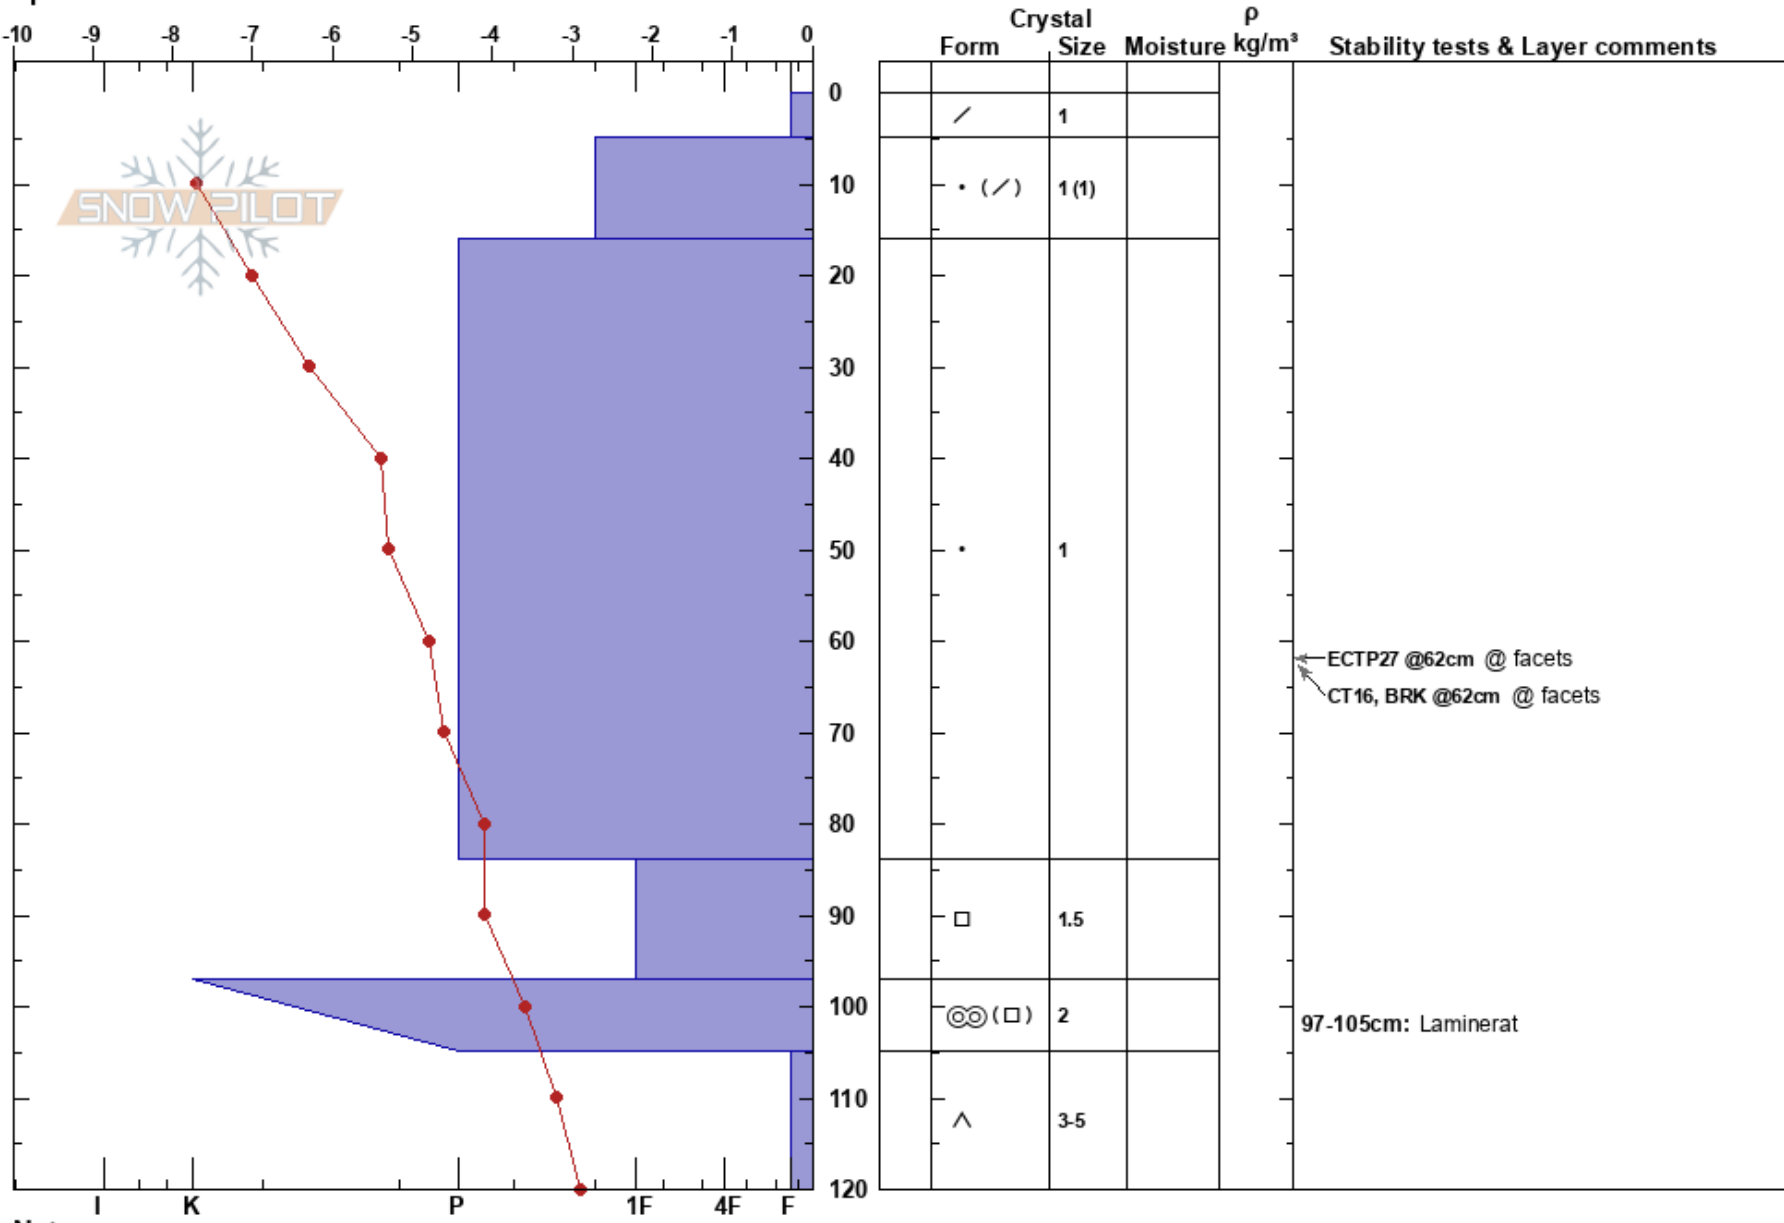

Kaskasatjåkka
 Tarfala
 Sweden
Elevation: 1437 m
Aspect: SE
Specifics:
 Filiph Paulsson
 17/02/2023 - 11:40
Co-ord: 33W ca 9970 3727
Slope Angle: 31°
Wind Loading: previous

Stability:
Air Temperature: -8.1°C
Precipitation: NO
Wind: SE Light Breeze
HS: 120
PF: 15
Layer Notes:
 97-105cm: Laminerat
 97-105cm: Problematic layer