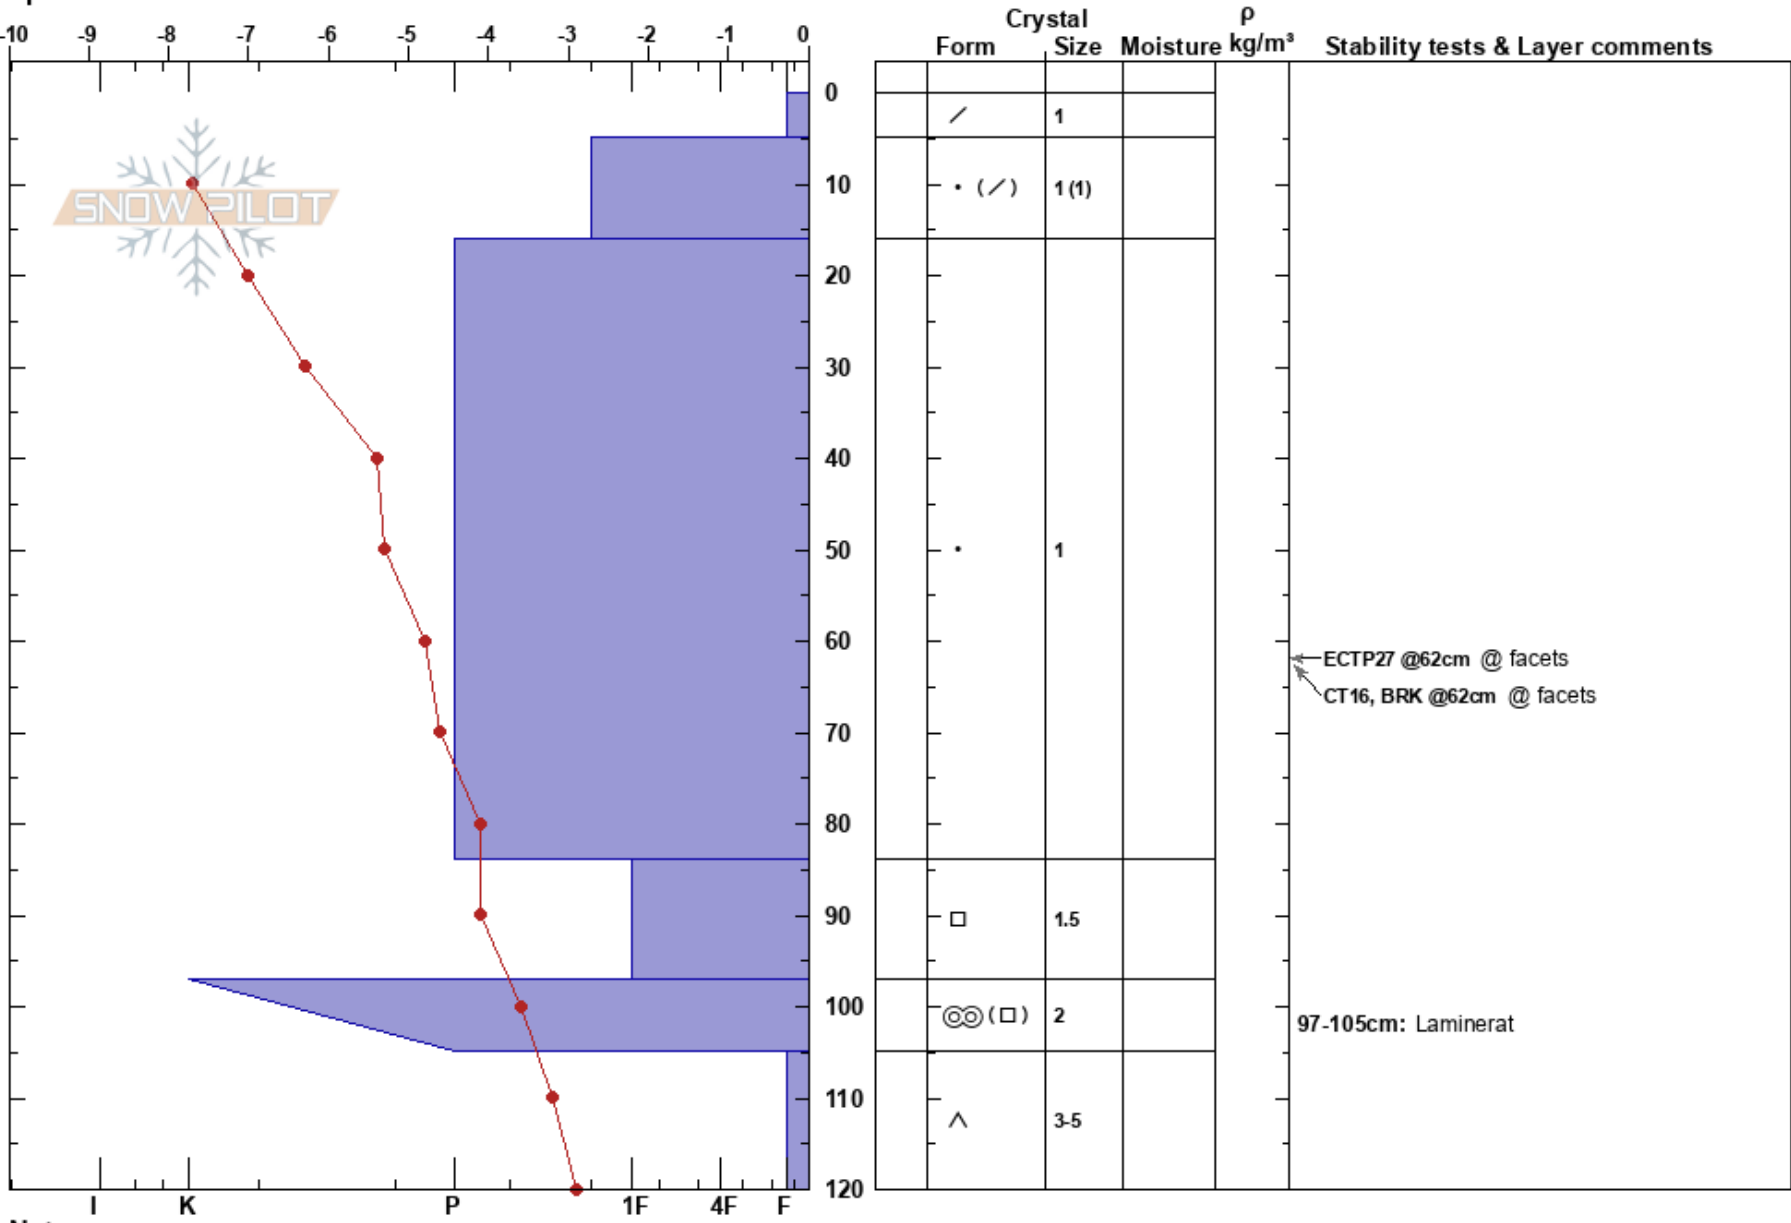

Kaskasatjåkka
 Tarfala
 Sweden
Elevation: 1437 m
Aspect: SE
Specifics:

Filiph Paulsson
 17/02/2023 - 11:40
Co-ord: 33W ca 9970 3727
Slope Angle: 31°
Wind Loading: previous

Stability:
Air Temperature: -8.1°C **PF:** 15
Sky Cover: OVC
Precipitation: NO
Wind: SE Light Breeze

Layer Notes:
 97-105cm: Laminerat
 97-105cm: Problematic layer

Notes: