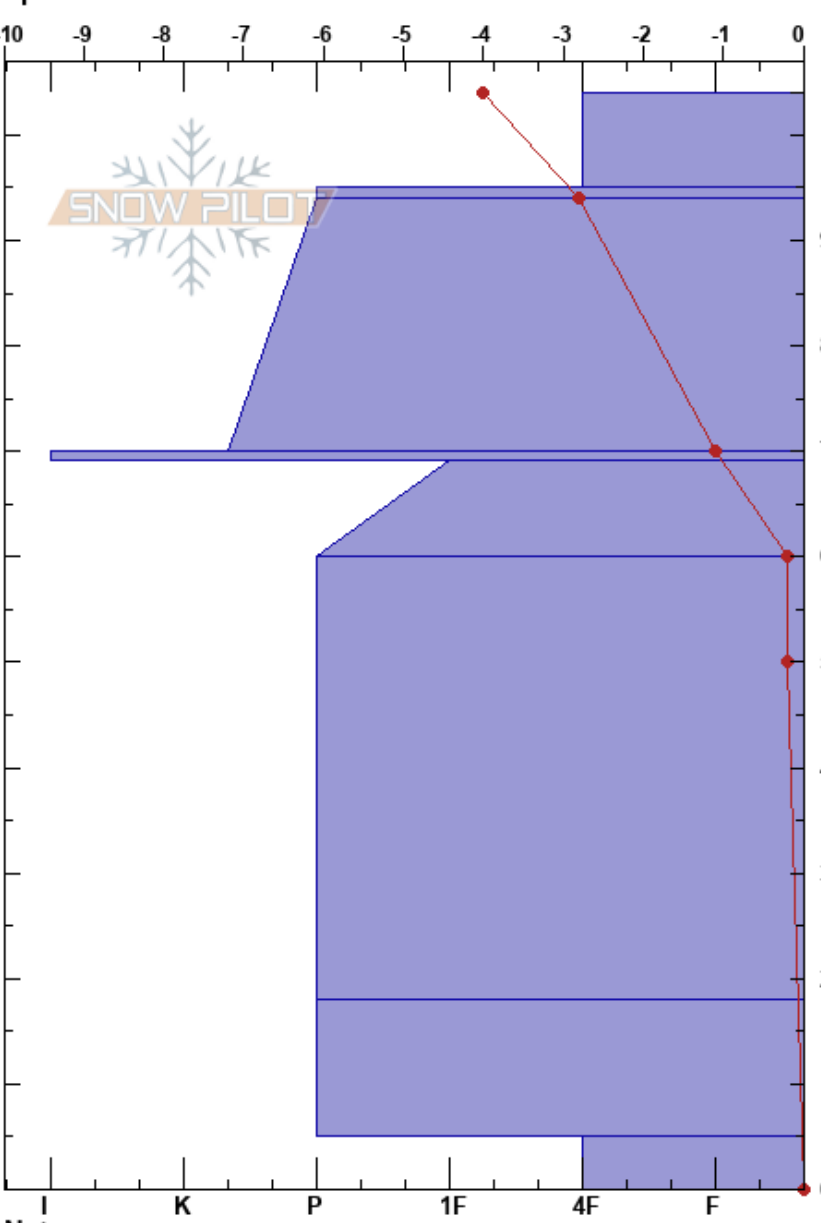

Brakkon/Gemken
 Västra Vindelfjällen
 Sweden
 Elevation: 796 m
 Aspect: 70°
 Specifics:

Anton Grindgärds
 17/02/2023 - 11:15
 Co-ord:
 Slope Angle: 23°
 Wind Loading:

Stability:
 Air Temperature: -3.7°C
 Sky Cover: OVC
 Precipitation: S-1
 Wind: SW Moderate

HS: 104
 Layer Notes:
 69-60cm: Lam skarar med FC
 69-60cm: Problematic layer

Height (cm)	Crystal			ρ kg/m³	Stability tests & Layer comments
	Form	Size	Moisture		
104					
100	/				
90	⊙				
80	○				
70	■				← ECTP15 @69cm FC
60	□ ⊙				69-60cm: Lam skarar med FC
50					
40	●			D-M	
30					
20					
10	○			D-M	
0	^ (^)				