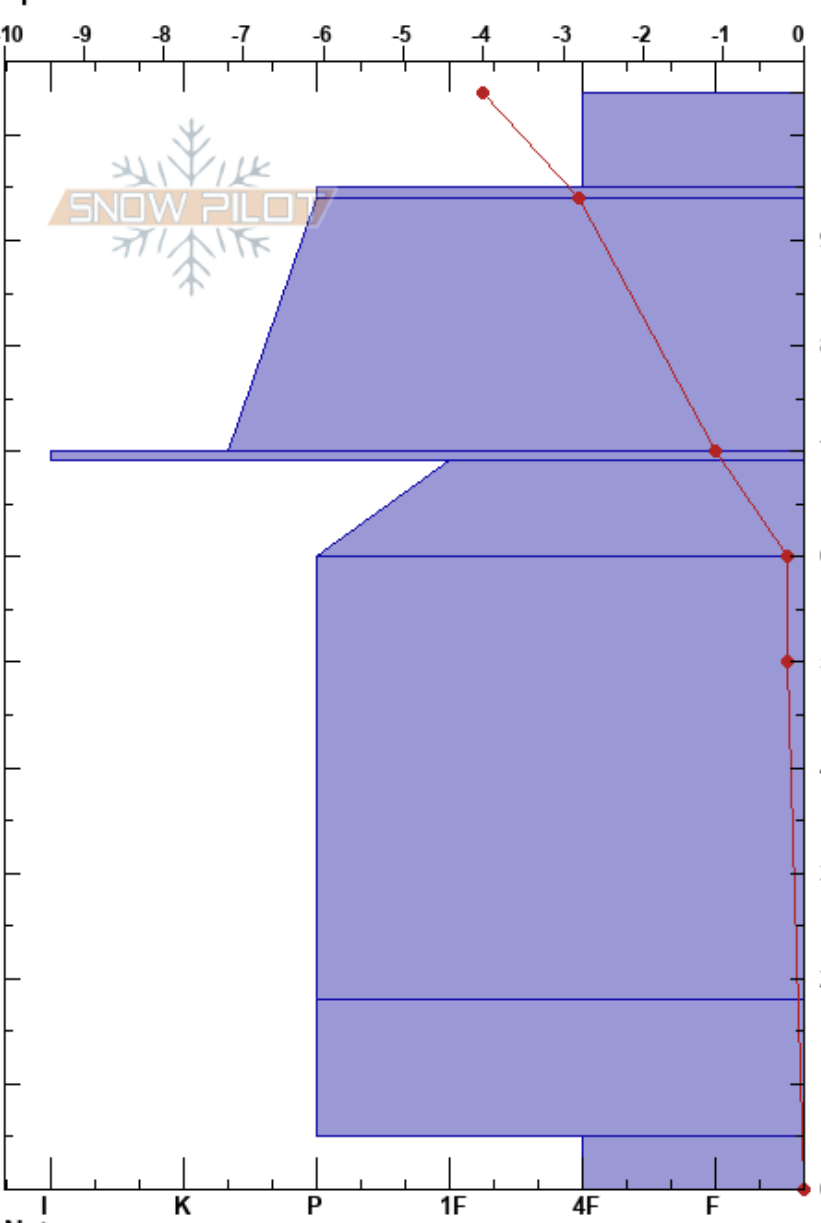

Brakkon/Gemken  
 Västra Vindelfjällen  
 Sweden  
 Elevation: 796 m  
 Aspect: 70°  
 Specifics:

Anton Grindgärds  
 17/02/2023 - 11:15  
 Co-ord:  
 Slope Angle: 23°  
 Wind Loading:

Stability:  
 Air Temperature: -3.7°C  
 Sky Cover: OVC  
 Precipitation: S-1  
 Wind: SW Moderate

HS: 104  
 Layer Notes:  
 69-60cm: Lam skarar med FC  
 69-60cm: Problematic layer

Height (cm)	Crystal			ρ kg/m³	Stability tests & Layer comments
	Form	Size	Moisture		
104					
100	/				
90	⊙				
80	○				
70	■				← ECTP15 @69cm FC
60	□ ⊙				69-60cm: Lam skarar med FC
50					
40	●			D-M	
30					
20					
10	○			D-M	
0	^ (^)				