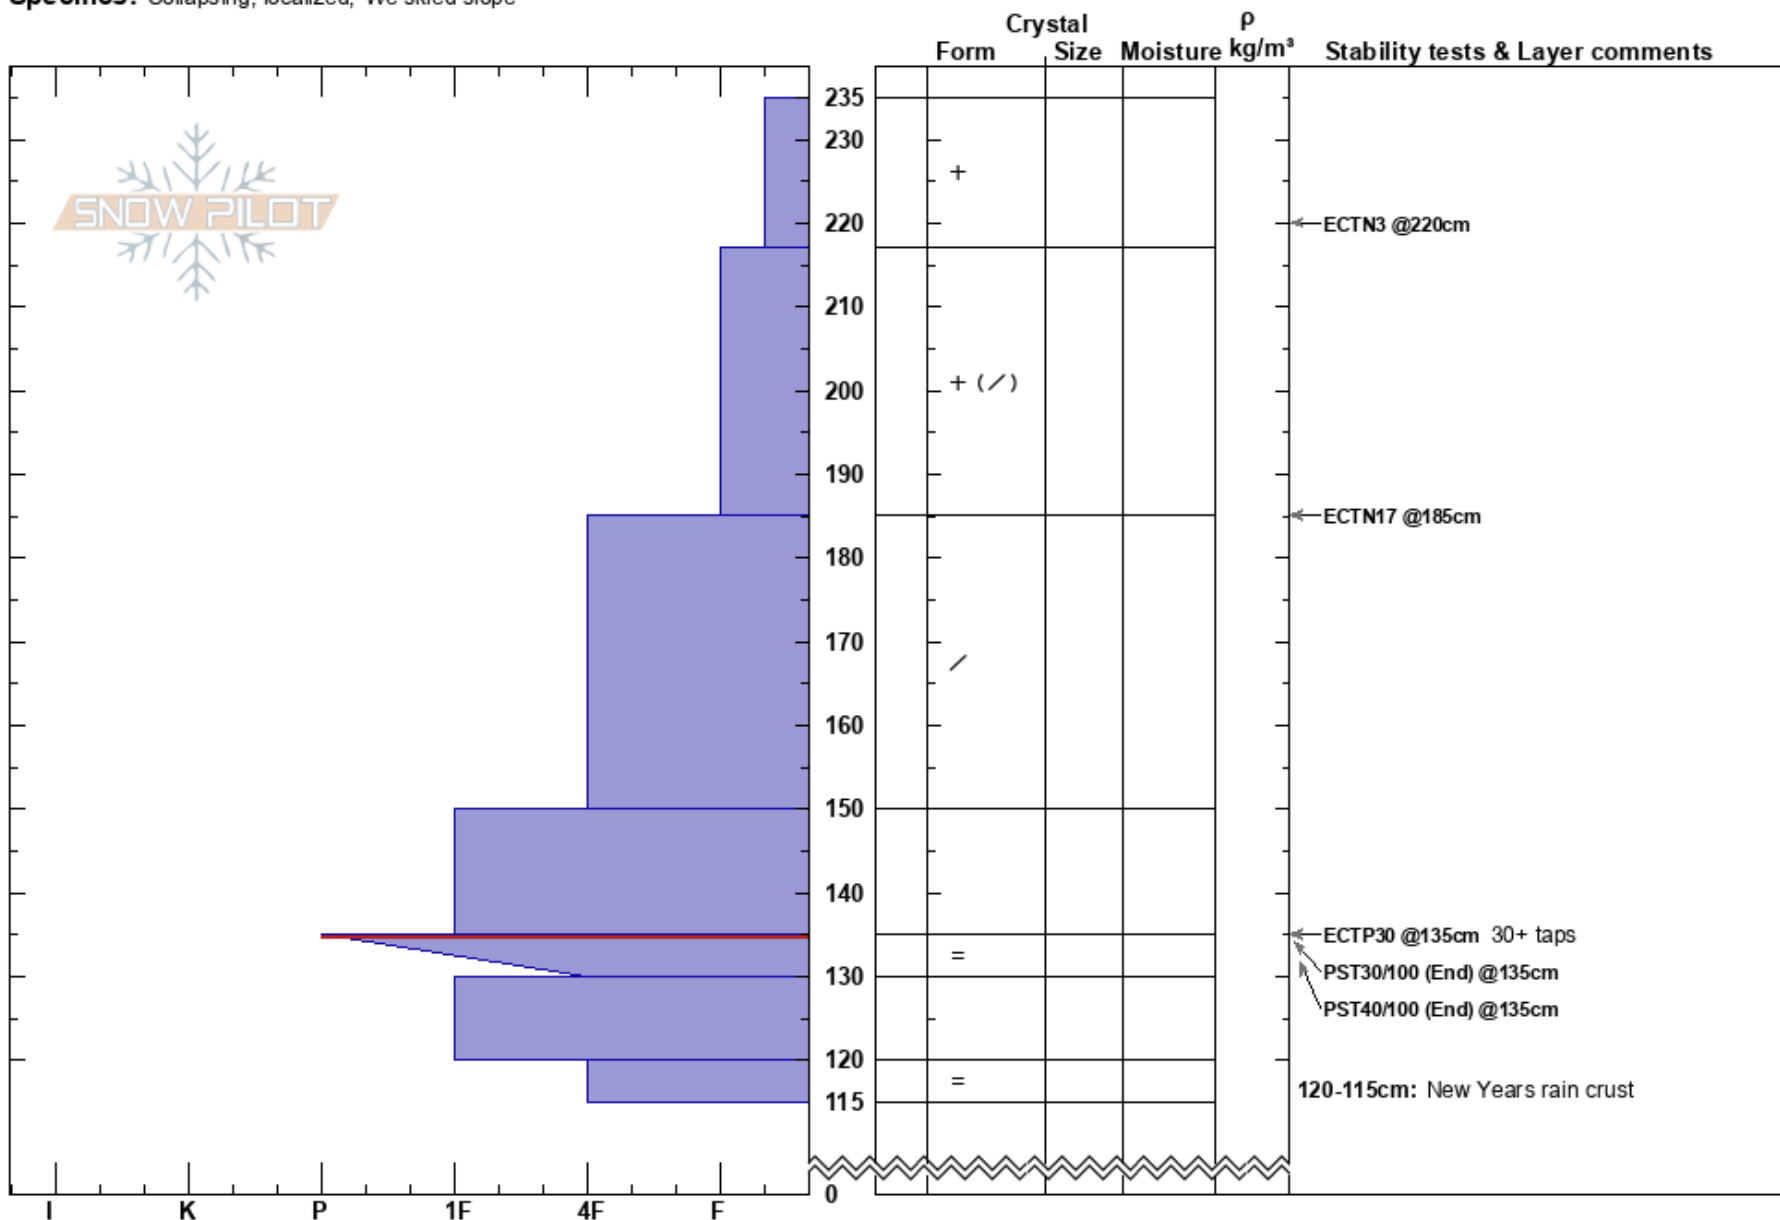

Benzene
 Chugach Range
 AK
 Elevation: 1800 ft
 Aspect: 45°
 Specifics: Collapsing, localized; We skied slope

Gareth Brown
 02/16/2023 - 2:00pm
 Co-ord: 61.06338N, -146.32373W
 Slope Angle: 34°
 Wind Loading: no

Stability:
 Air Temperature:
 Sky Cover: OVC
 Precipitation: S1
 Wind: Calm

HS: 235
 PF: 70
 PS: 40
 135-130cm: 1/25 rain crust
 135-130cm: Problematic layer
 120-115cm: New Years rain crust

Notes: