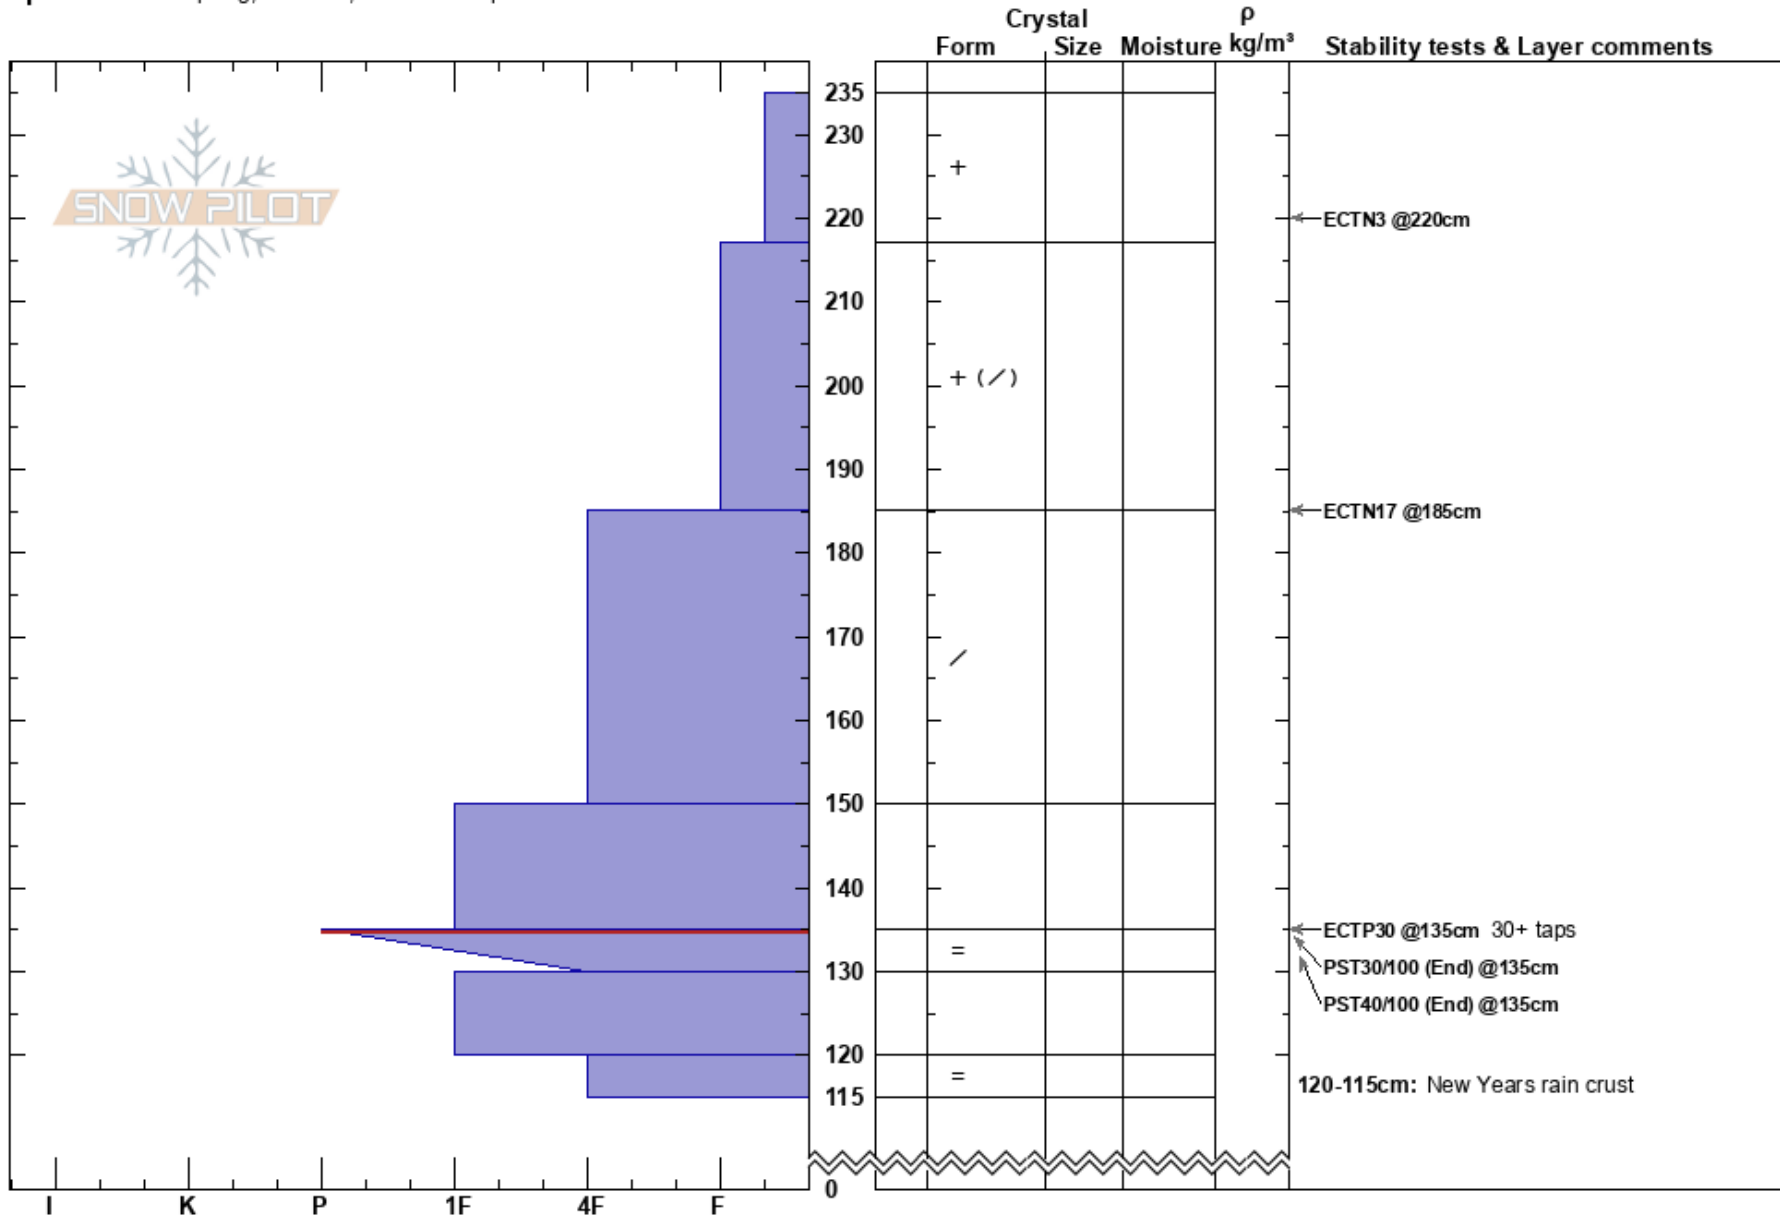

Benzene
 Chugach Range
 AK
 Elevation: 1800 ft
 Aspect: 45°
 Specifics: Collapsing, localized; We skied slope

Gareth Brown
 02/16/2023 - 2:00pm
 Co-ord: 61.06338N, -146.32373W
 Slope Angle: 34°
 Wind Loading: no

Stability:
 Air Temperature:
 Sky Cover: OVC
 Precipitation: S1
 Wind: Calm

HS: 235
 PF: 70
 PS: 40
 135-130cm: 1/25 rain crust
 135-130cm: Problematic layer
 120-115cm: New Years rain crust

Notes: