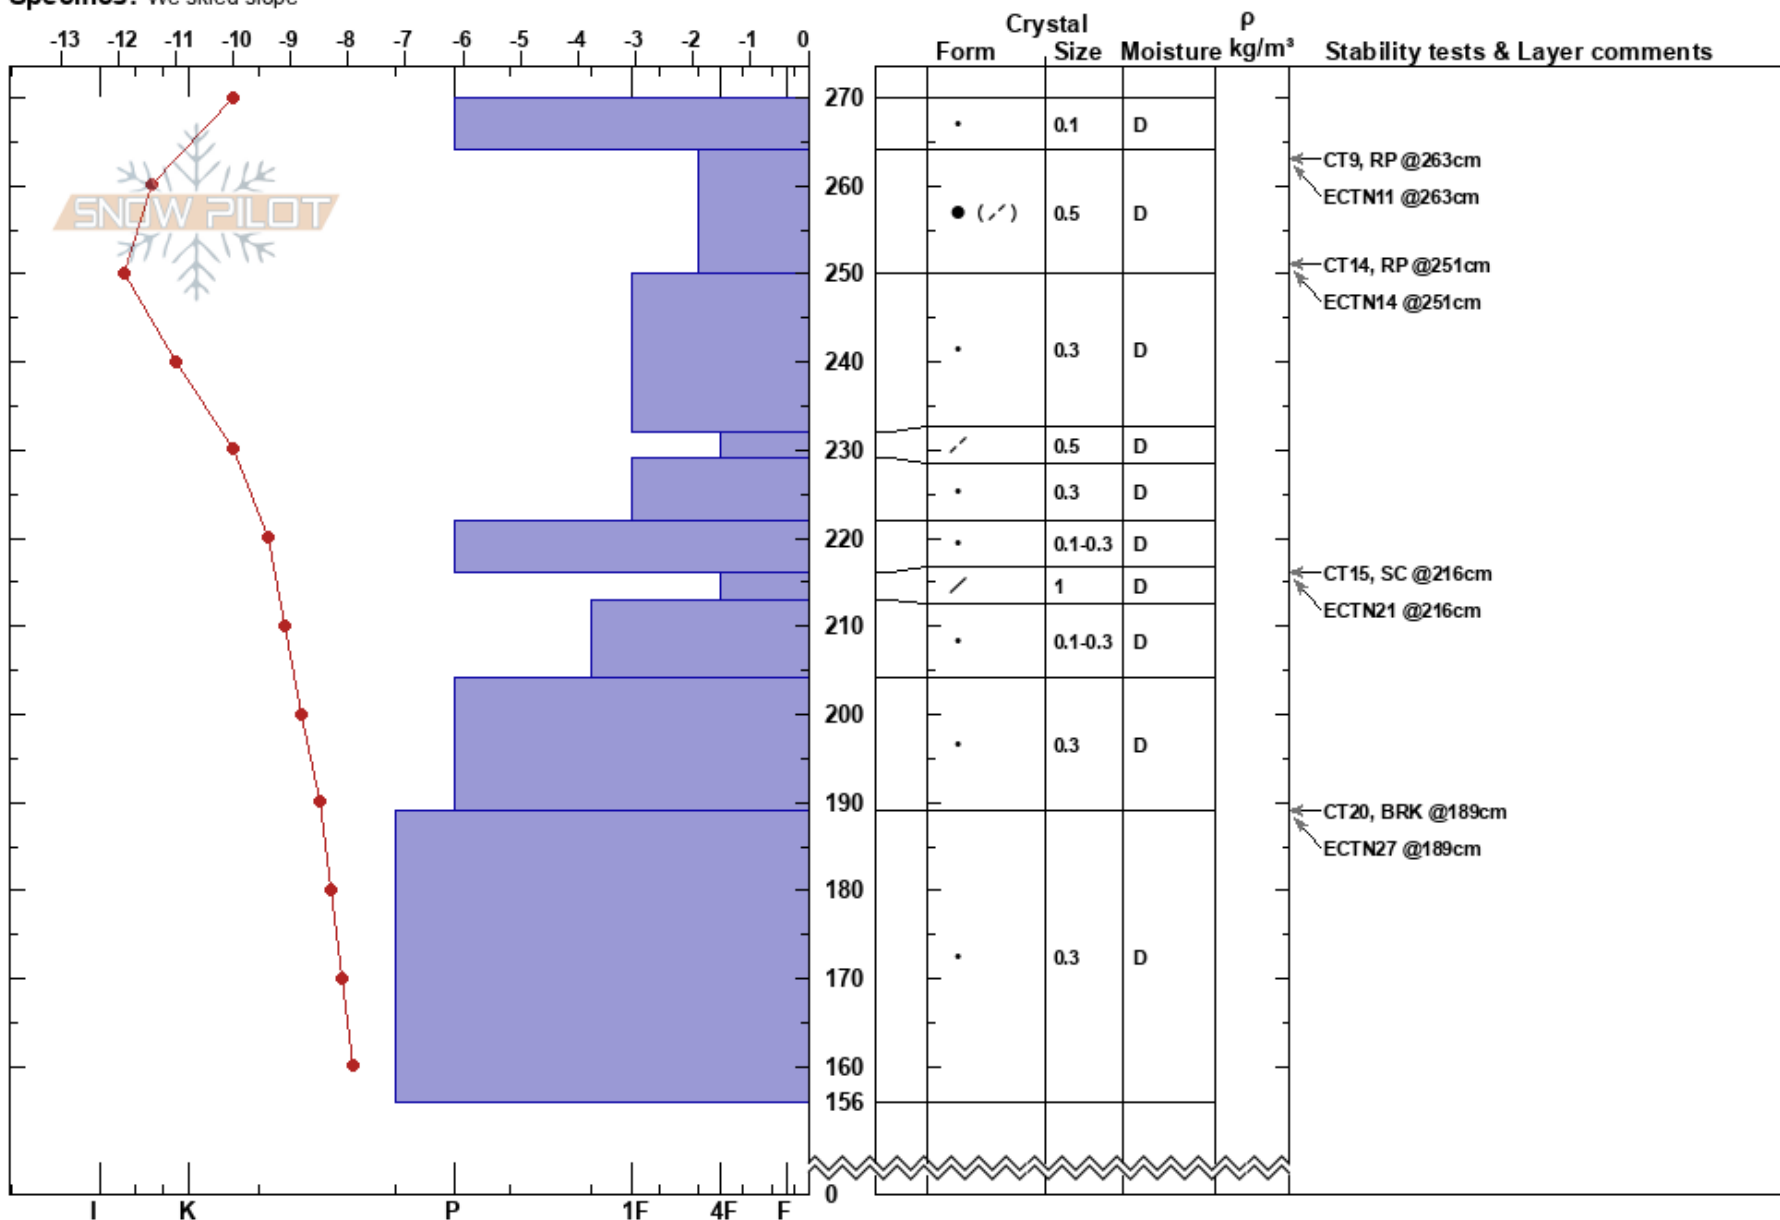

Kumroch 7D
 Kamchatka
 Russia
 Elevation: 830 m
 Aspect: SW
 Specifics: We skied slope

Mikhail Ryabchikov
 17/02/2023 - 16:10
 Co-ord:
 Slope Angle: 31°
 Wind Loading: previous

Stability: Good HS:270 Layer Notes:
 Air Temperature: -8.9°C PF: 31 264-250cm: Problematic layer
 Sky Cover: FEW
 Precipitation: NO
 Wind: Calm