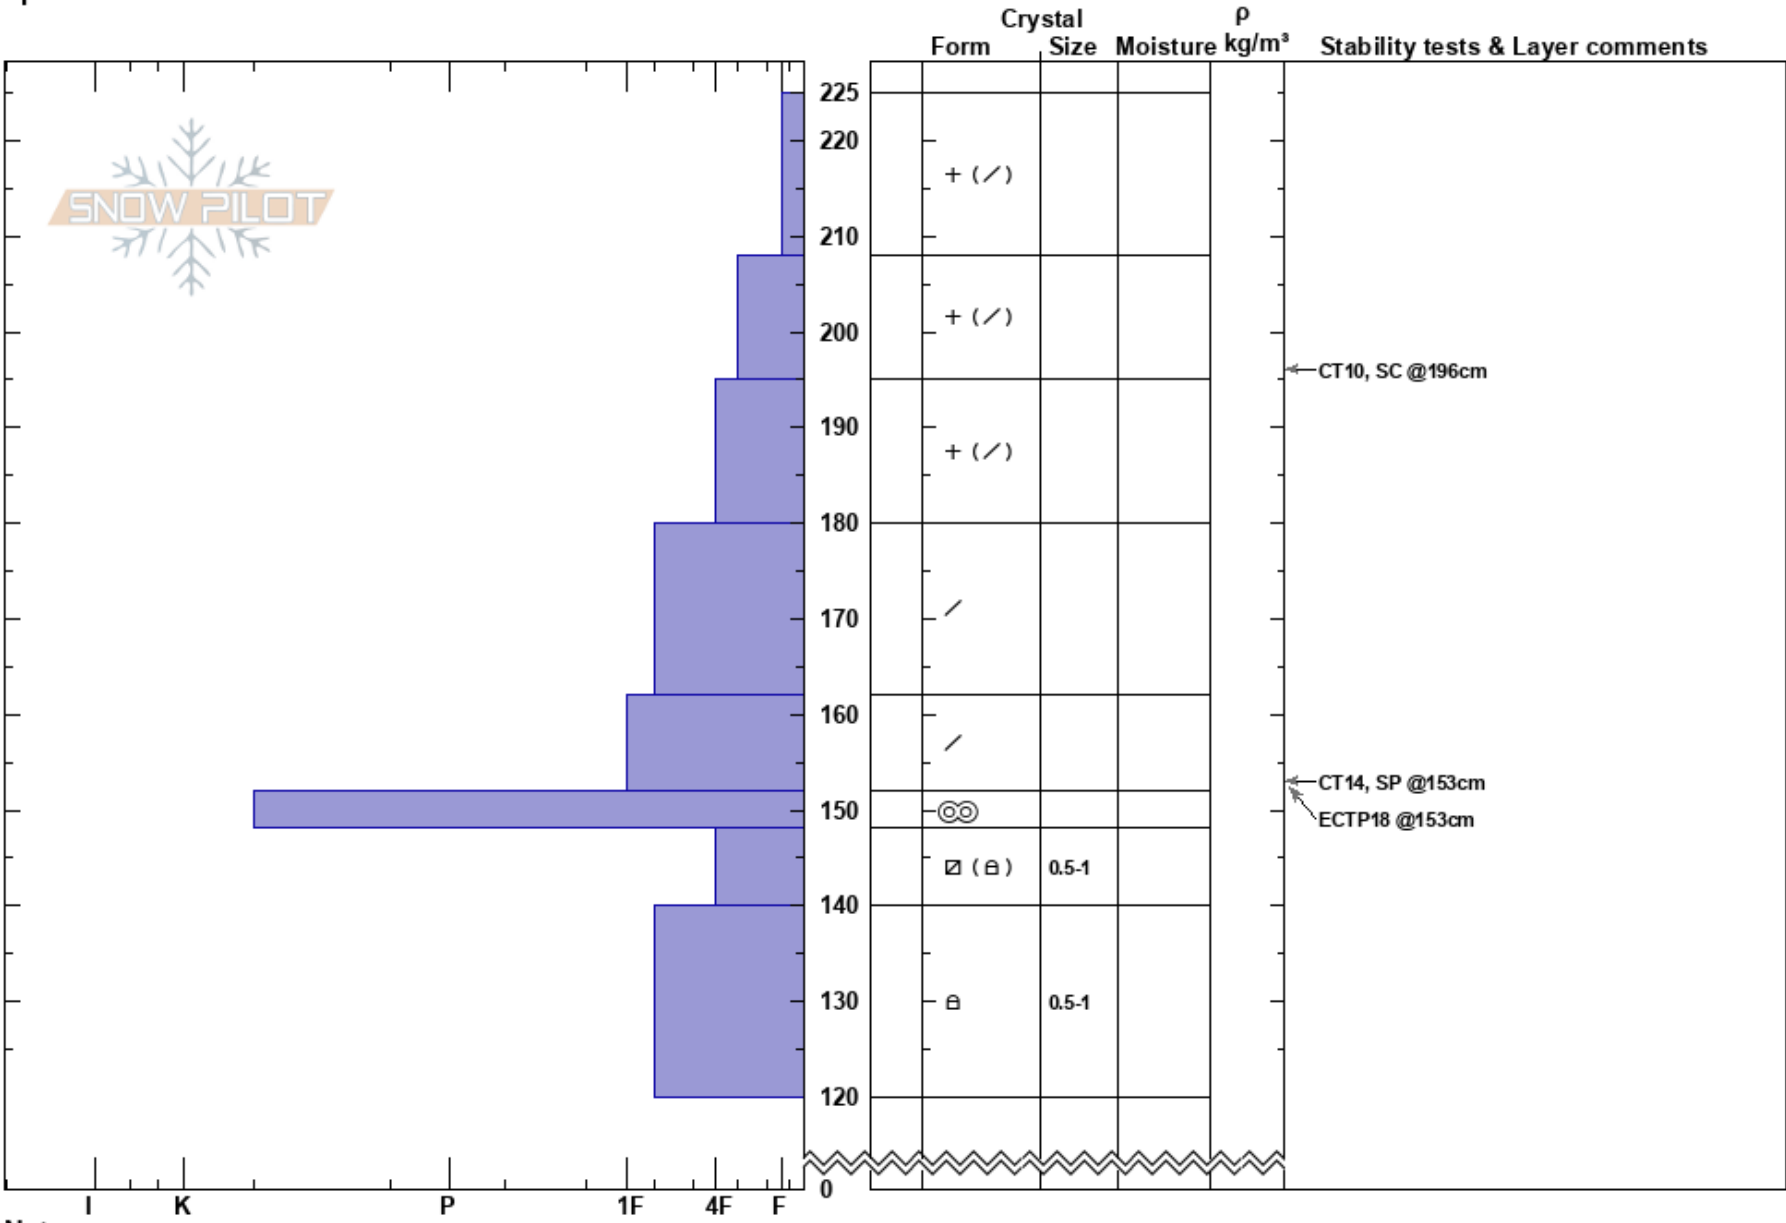

Deer Creek ESE
 San Juan Range
 CO
Elevation: 11270 ft
Aspect: 110°
Specifics:

Chris Bilbrey
 02/16/2023 - 8:45am
Co-ord: 37.71445N, -107.78051W
Slope Angle:
Wind Loading: no

Stability:
Air Temperature:
Sky Cover: CLR
Precipitation:
Wind: N Light Breeze

HS: 225
 148-140cm: Problematic layer

Notes: