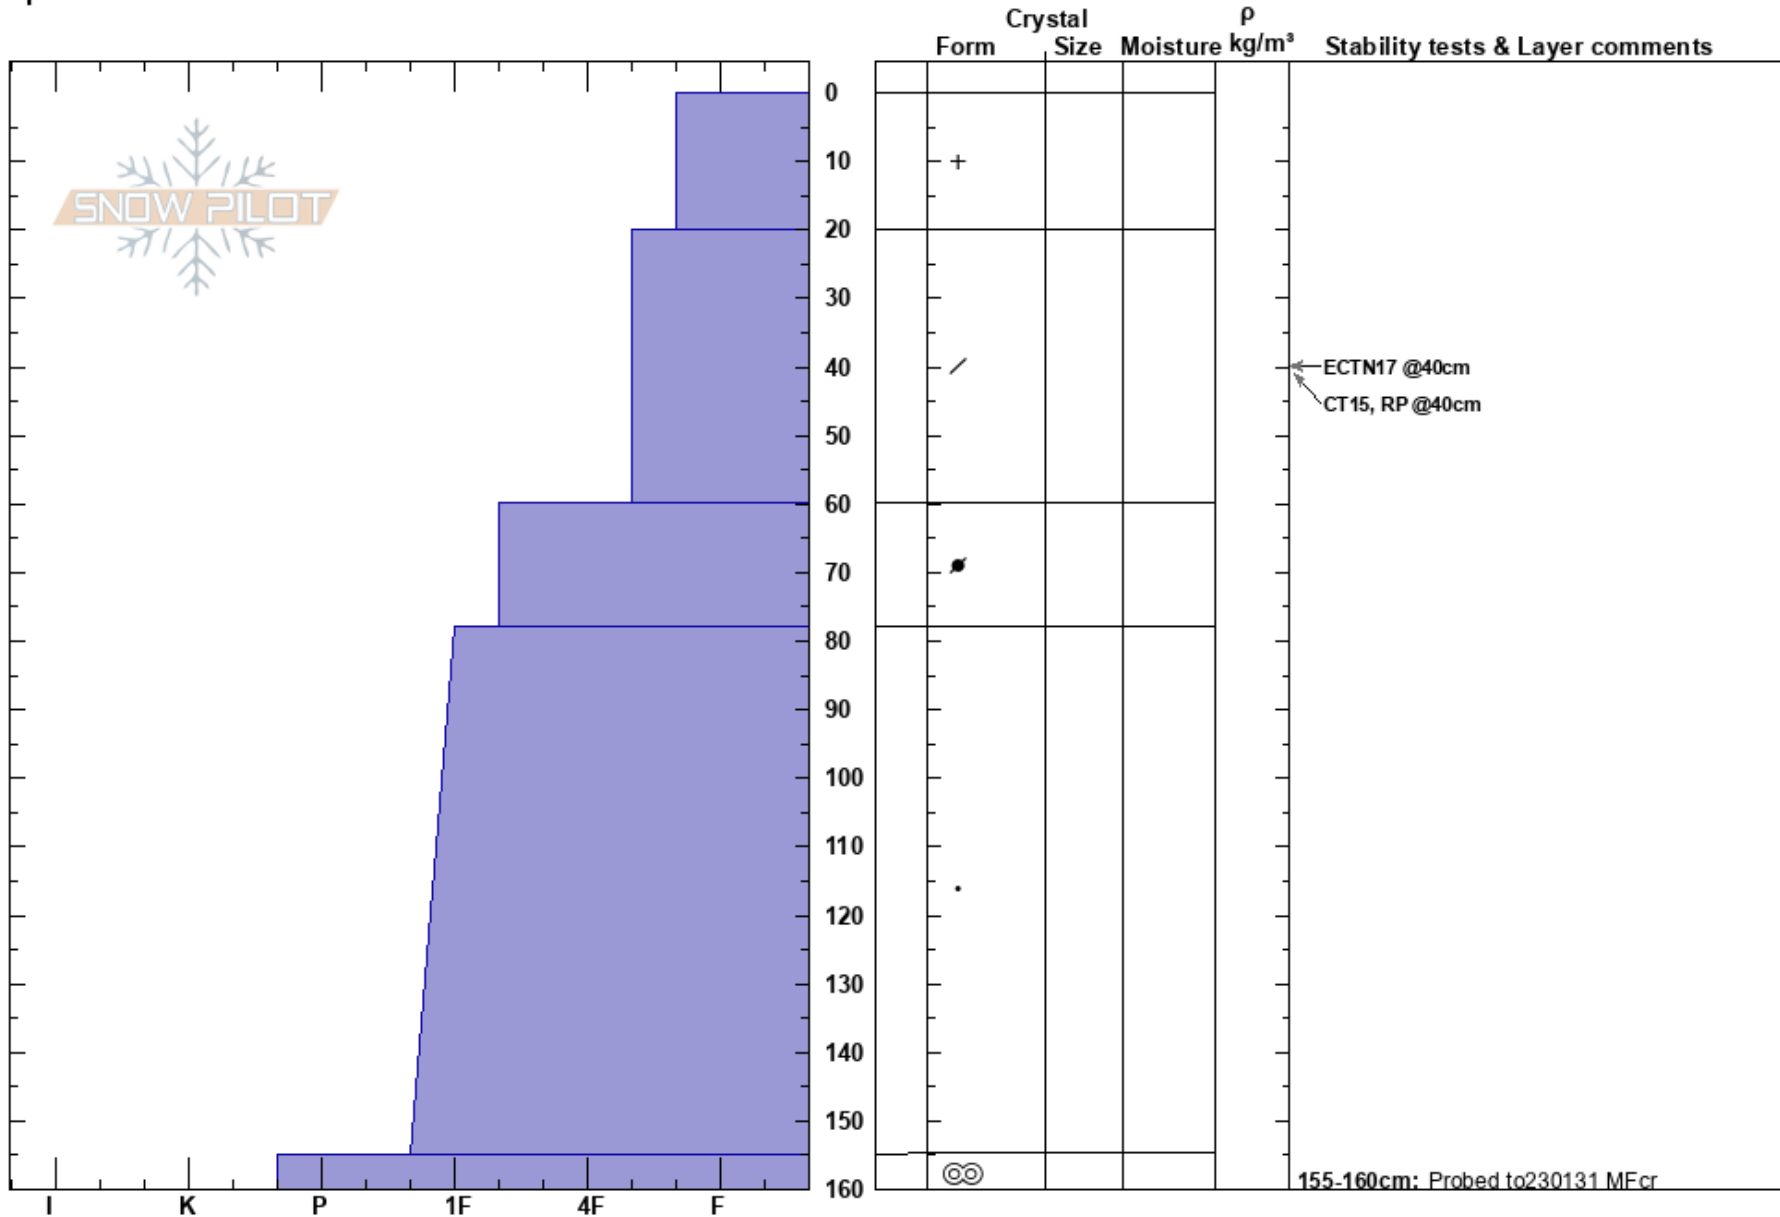

Chocolate factory
 Skeena
 BC
 Elevation: 4800 ft
 Aspect: NE
 Specifics:

jonathan gillan
 16/02/2023 - 11:00
 Co-ord:
 Slope Angle: 25°
 Wind Loading: previous

Stability:
 Air Temperature: -7°C
 Sky Cover: SCT
 Precipitation: NO
 Wind: W Moderate

PF: 50
 Layer Notes:
 155-160cm: Probed to230131 MFcr

Notes: