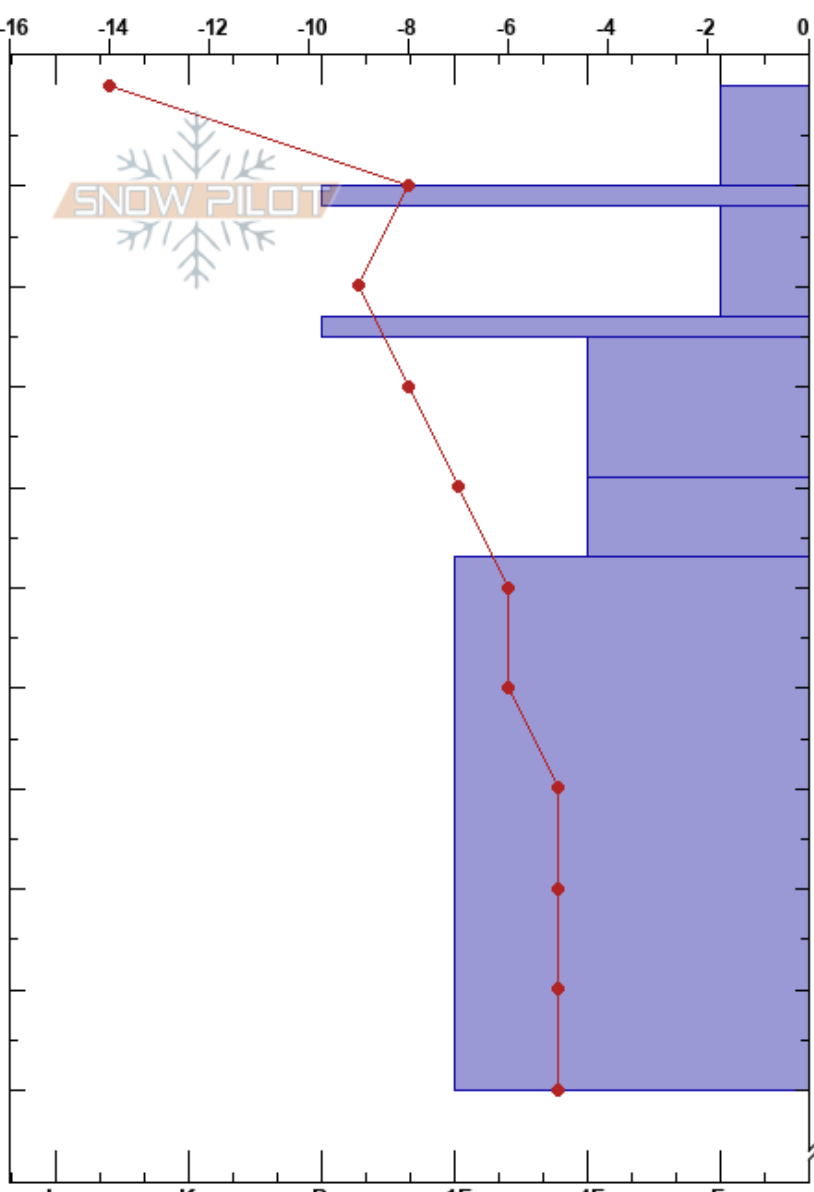

JD_Steinberg Chutes
 Wasatch Range
 UT
 Elevation: 8575 ft
 Aspect: 81°

James Dillon
 02/16/2023 - 3:00pm
 Co-ord:
 Slope Angle: 24°
 Wind Loading:

Stability: Very Good
 Air Temperature: -8°C
 Sky Cover: CLR
 Precipitation: NO
 Wind: NW Calm

HS: 195
 PF: 30
 PS: 10
 23-25cm: Problematic layer

Layer Notes:

Specifics: Ski tracks on slope

Form	Crystal Size	Moisture	ρ kg/m ³	Stability tests & Layer comments
/	0.3			
/	0.3			
⊙	2			← ECTN4 @12cm
/ (•)	0.1 (0.5)			← CT4, Q2 @12cm
⊙	2			← CT24, Q2 @25cm
• (/)	0.5 (0.1)			
•	1			
•	0.5-1			