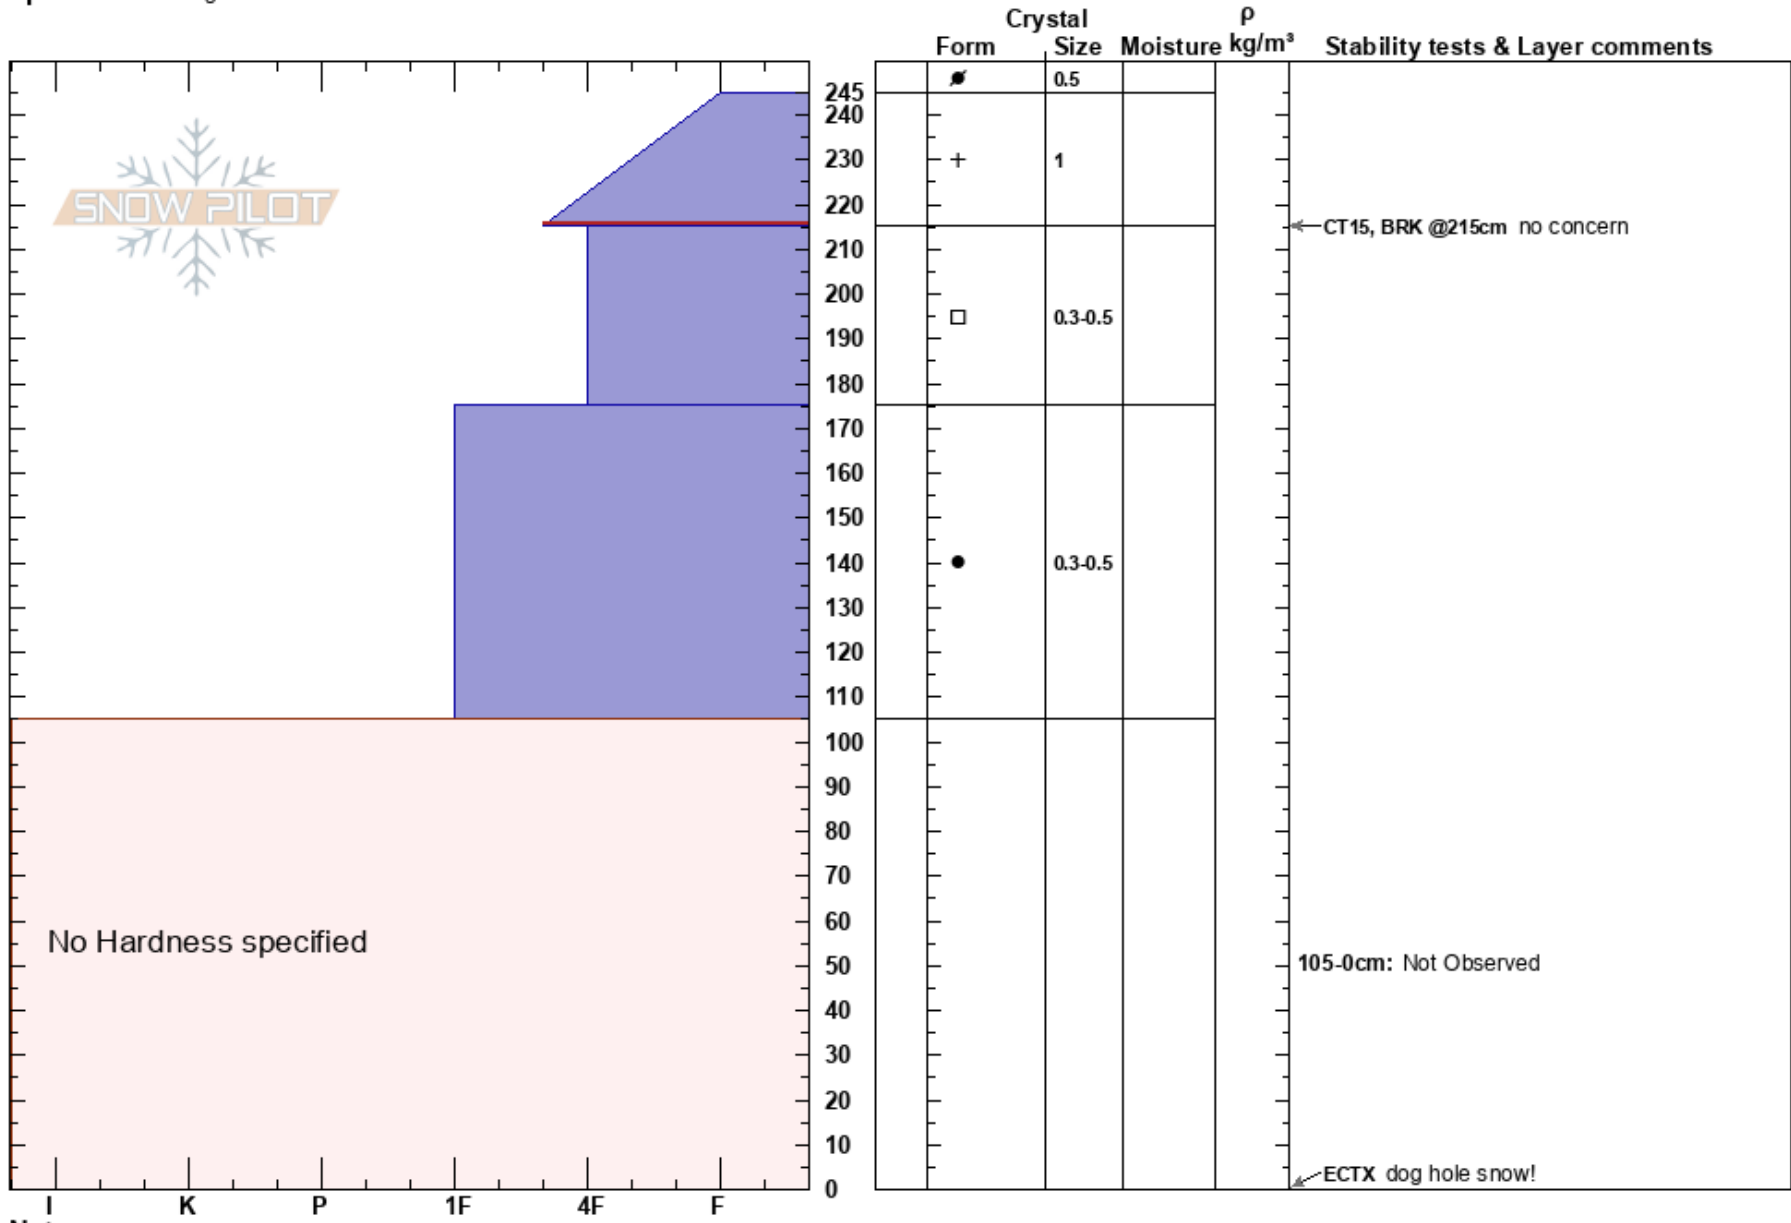

Mid Mountain Runout
Northern Wasatch
UT
Elevation: 8590 ft
Aspect: E
Specifics: Pit dug in a Ski Area

Eric Landreth
02/16/2023 - 3:00pm
Co-ord: 40.68597N, -111.59743W
Slope Angle: 26°
Wind Loading: no

Stability: Good
Air Temperature: -9°C
Sky Cover: CLR
Precipitation: NO
Wind: Calm
HS: 245
PF: 55
PS: 35
245-215cm: Problematic layer
105-0cm: Not Observed