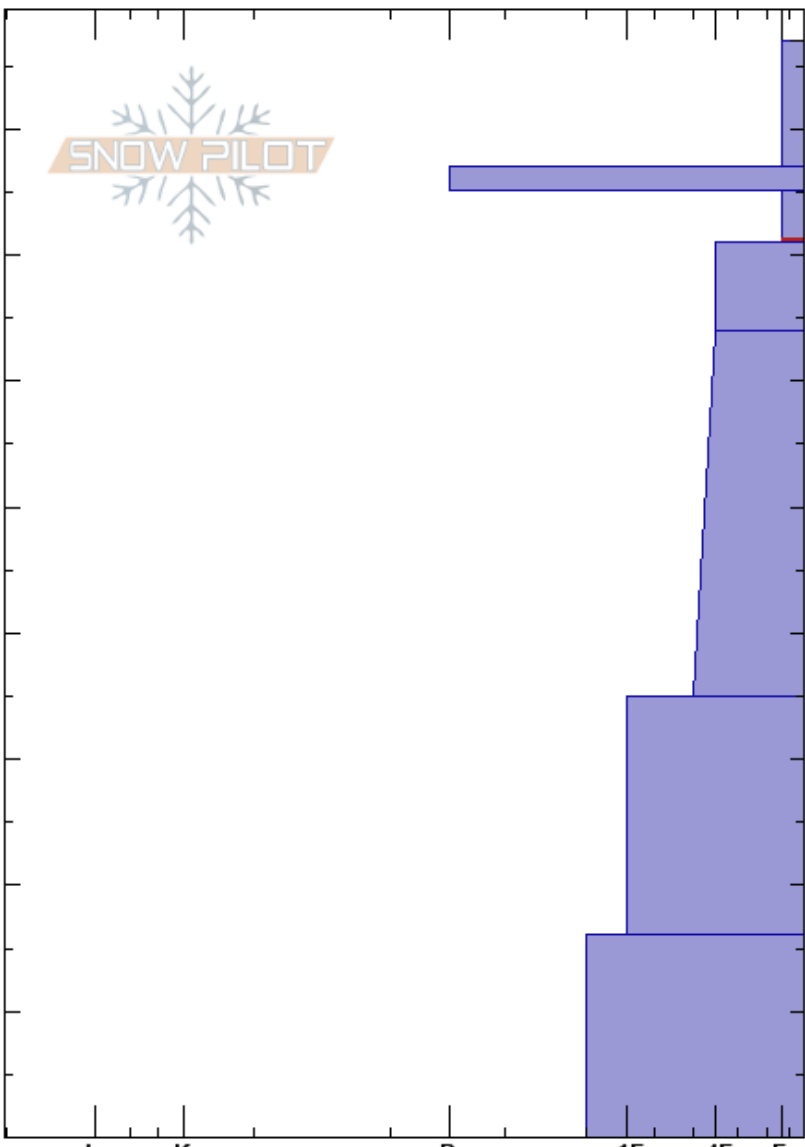

S Bacon Rind Meadow
 Madison Range-S
 MT
 Elevation: 7550 ft
 Aspect: 126°
 Specifics:

Alex Haddad
 02/16/2023 - 10:48am
 Co-ord: 44.96854N, -111.08536W
 Slope Angle: 34°
 Wind Loading: no

Stability: Fair
 Air Temperature:
 Sky Cover: CLR
 Precipitation: NO
 Wind: Calm
 HS: 87
 PF: 70
 PS: 40
 75-71cm: Problematic layer

Layer Notes:

Height (cm)	Crystal		Moisture	ρ kg/m ³	Stability tests & Layer comments
	Form	Size			
87					
80	+				
75-71	⊙⊙				← 2x ECTP3 @71cm
70	□ (V)	1-2 (8)			
60	□	1-2			
50	□	1-2			
30	□	2-4			
10	□	2-4			