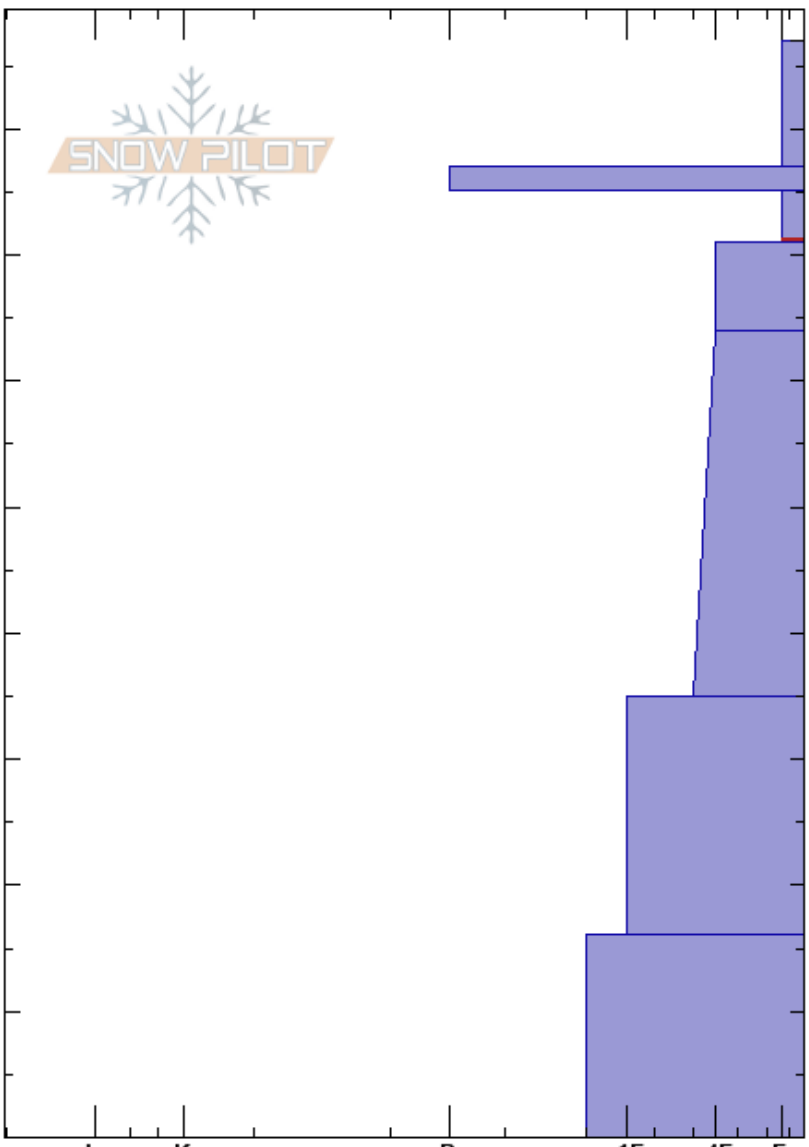

S Bacon Rind Meadow
 Madison Range-S
 MT
 Elevation: 7550 ft
 Aspect: 126°
 Specifics:

Alex Haddad
 02/16/2023 - 10:48am
 Co-ord: 44.96854N, -111.08536W
 Slope Angle: 34°
 Wind Loading: no

Stability: Fair
 Air Temperature:
 Sky Cover: CLR
 Precipitation: NO
 Wind: Calm
 HS: 87
 PF: 70
 PS: 40
 75-71cm: Problematic layer

Crystal Form	Crystal Size	Moisture	ρ kg/m ³	Stability tests & Layer comments
+				
⊙⊙				
□ (V)	1-2 (8)			← 2x ECTP3 @71cm
□	1-2			
□	1-2			
□	2-4			
□	2-4			

Notes: