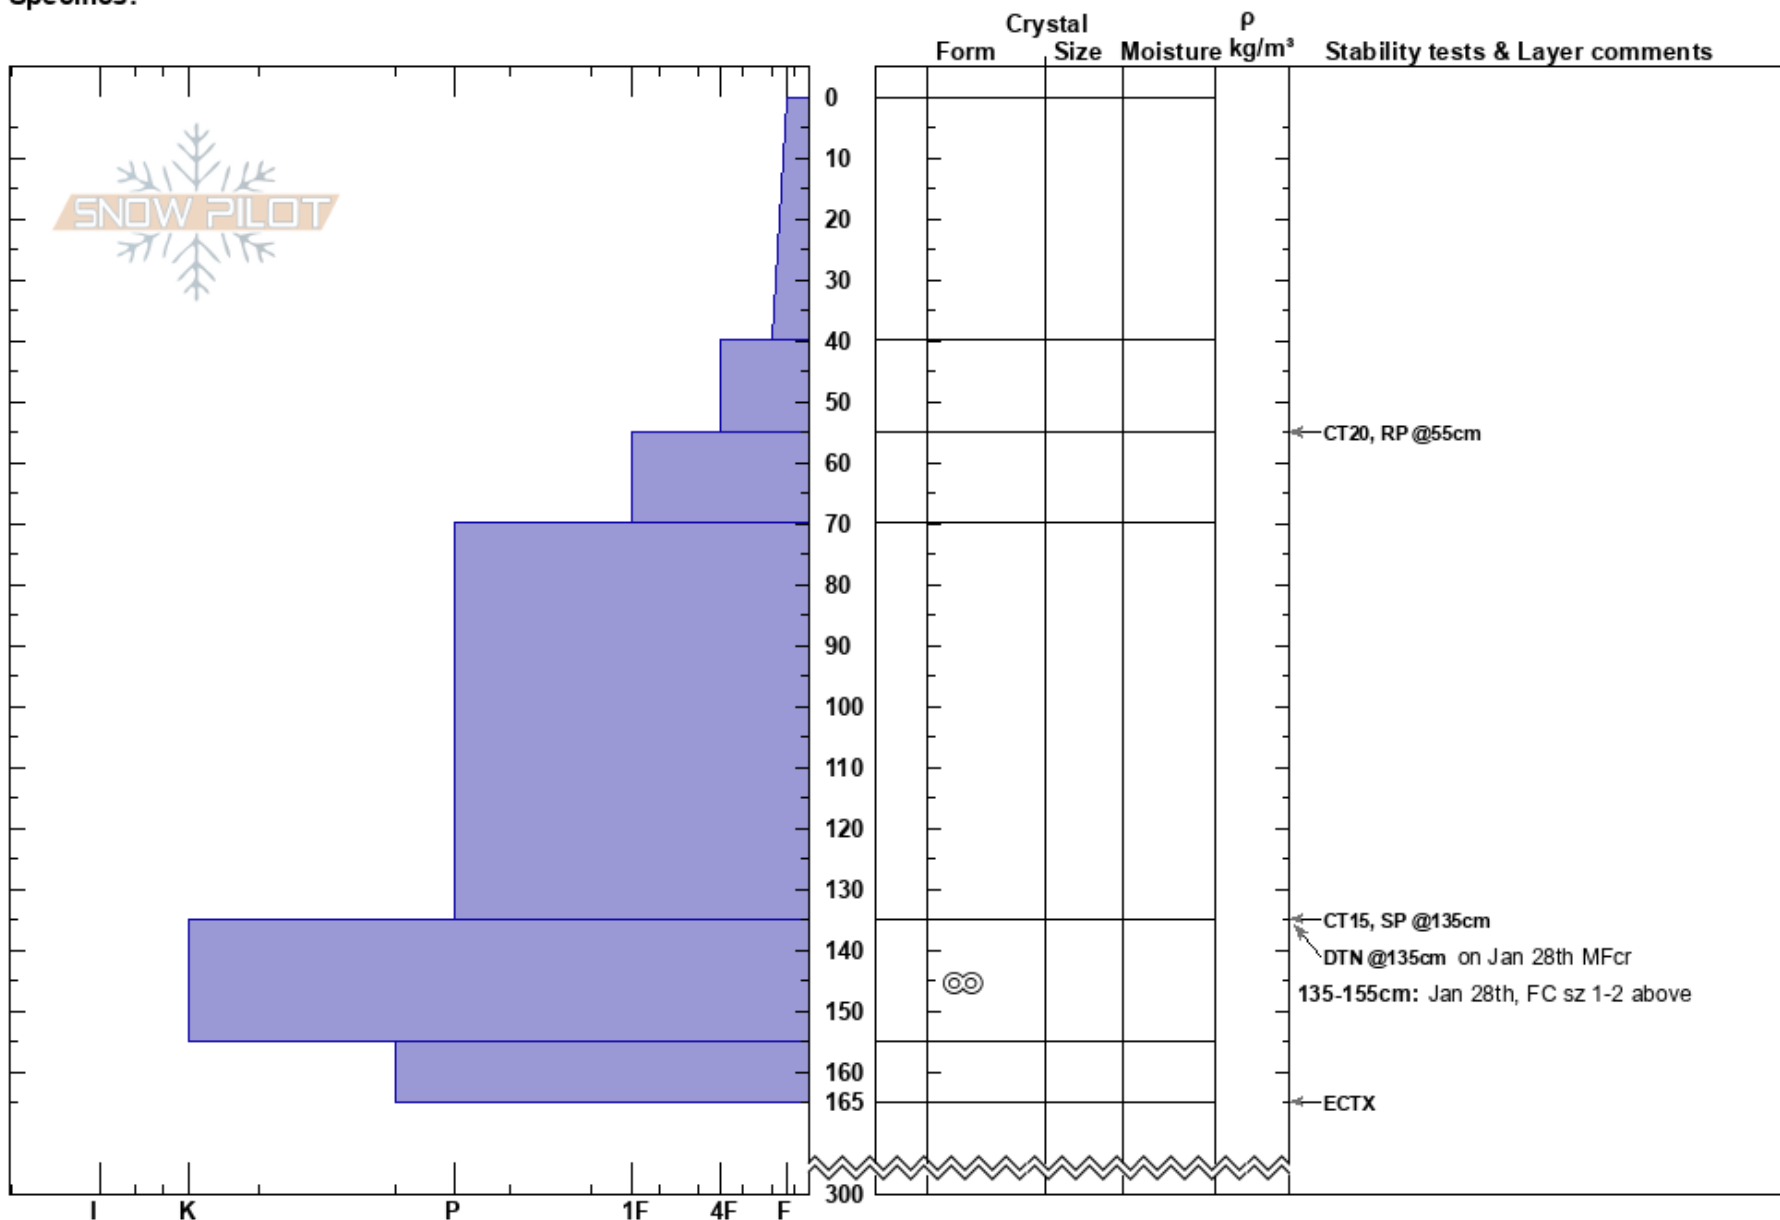

CR 4.0
 Hazleton Ranges
 BC
 Elevation: 1390 m
 Aspect: NE
 Specifics:

Ben Westerik
 16/02/2023 - 13:20
 Co-ord: 54.13824N, -127.79615W
 Slope Angle: 20°
 Wind Loading: yes

Stability: **HS:300**
 Air Temperature: -6.8°C PF: 30 135-155cm: Jan 28th, FC sz 1-2 above
 Sky Cover: BKN
 Precipitation: NO
 Wind: SW Moderate

Notes: Observers: Ben Westerik, Brandon Exner
 Pit dug on small roll, midway down CR 4.0 bowl