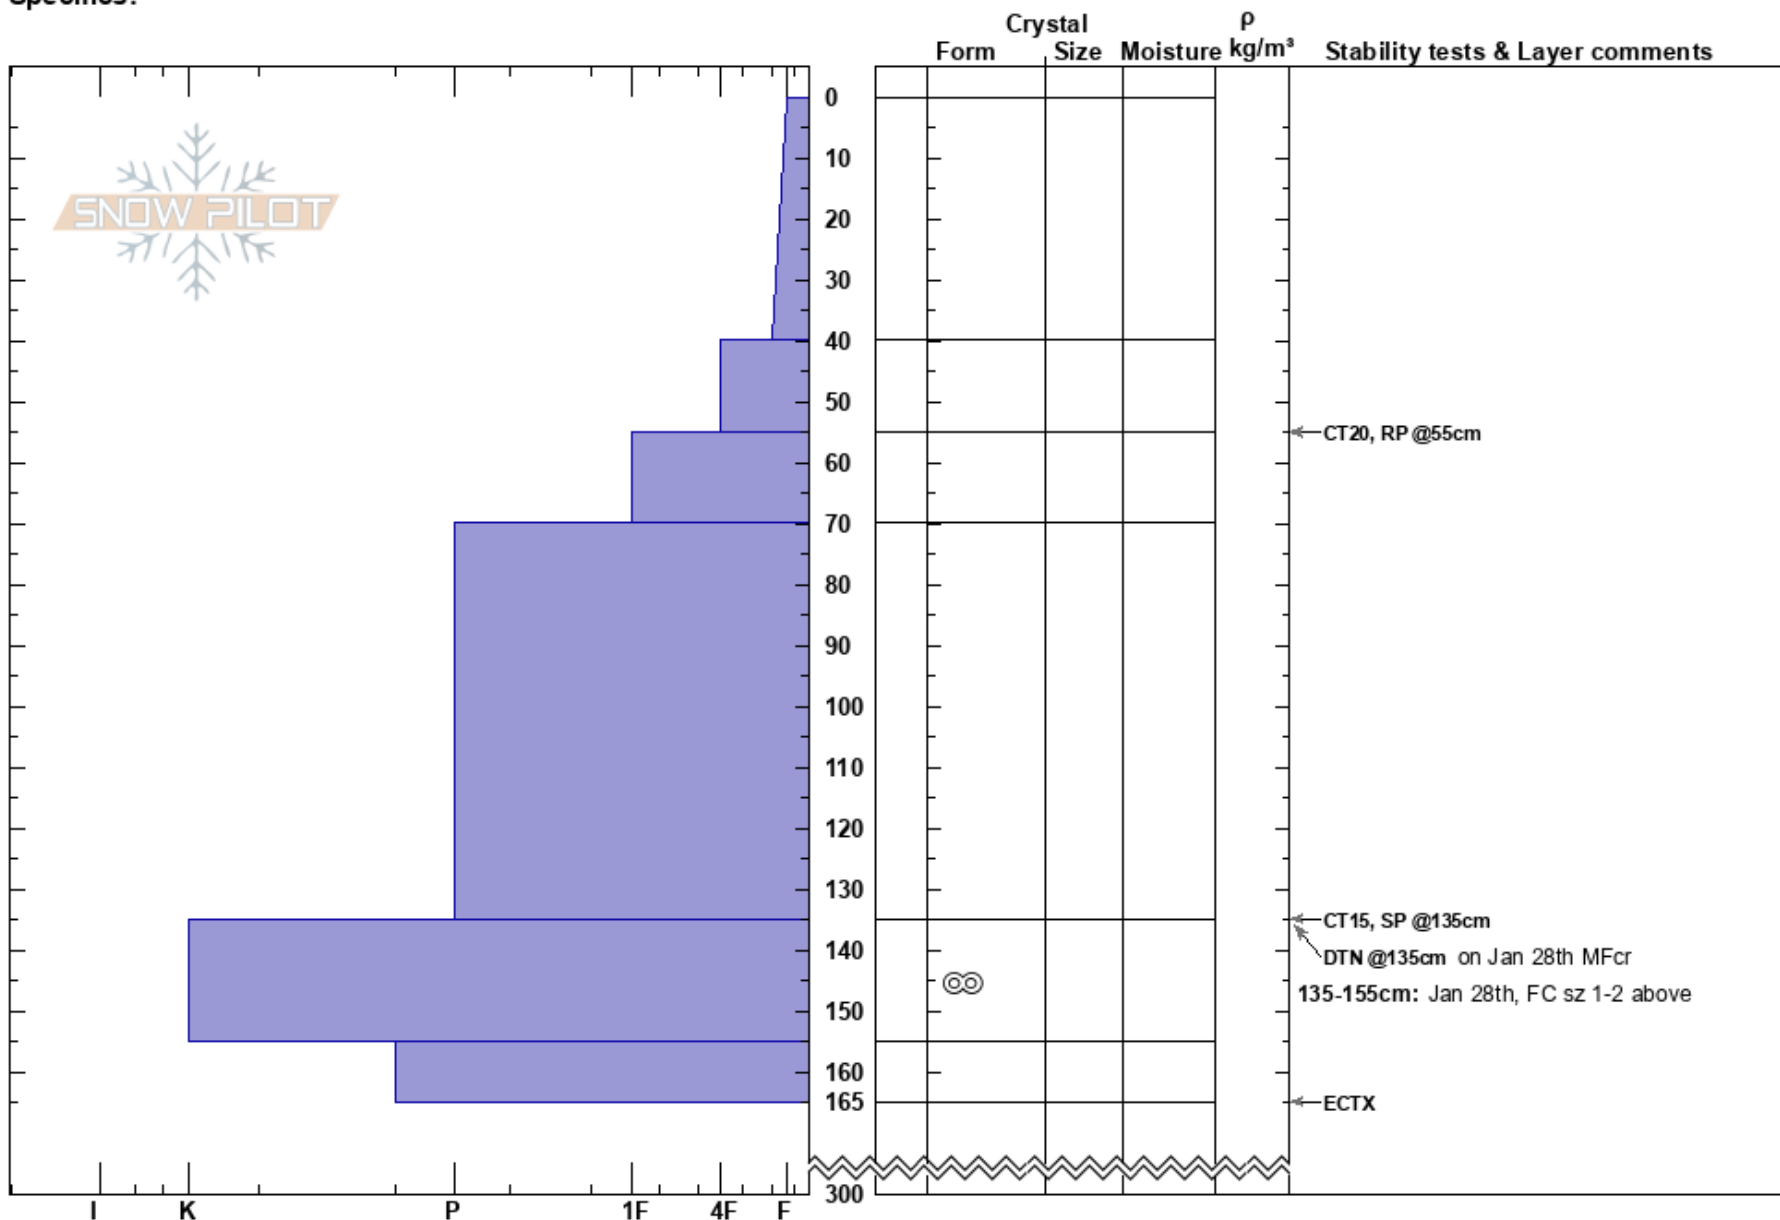

CR 4.0  
 Hazleton Ranges  
 BC  
 Elevation: 1390 m  
 Aspect: NE  
 Specifics:

Ben Westerik  
 16/02/2023 - 13:20  
 Co-ord: 54.13824N, -127.79615W  
 Slope Angle: 20°  
 Wind Loading: yes

Stability: **HS:300**  
 Air Temperature: -6.8°C PF: 30 135-155cm: Jan 28th, FC sz 1-2 above  
 Sky Cover: BKN  
 Precipitation: NO  
 Wind: SW Moderate

**Notes:** Observers: Ben Westerik, Brandon Exner  
 Pit dug on small roll, midway down CR 4.0 bowl