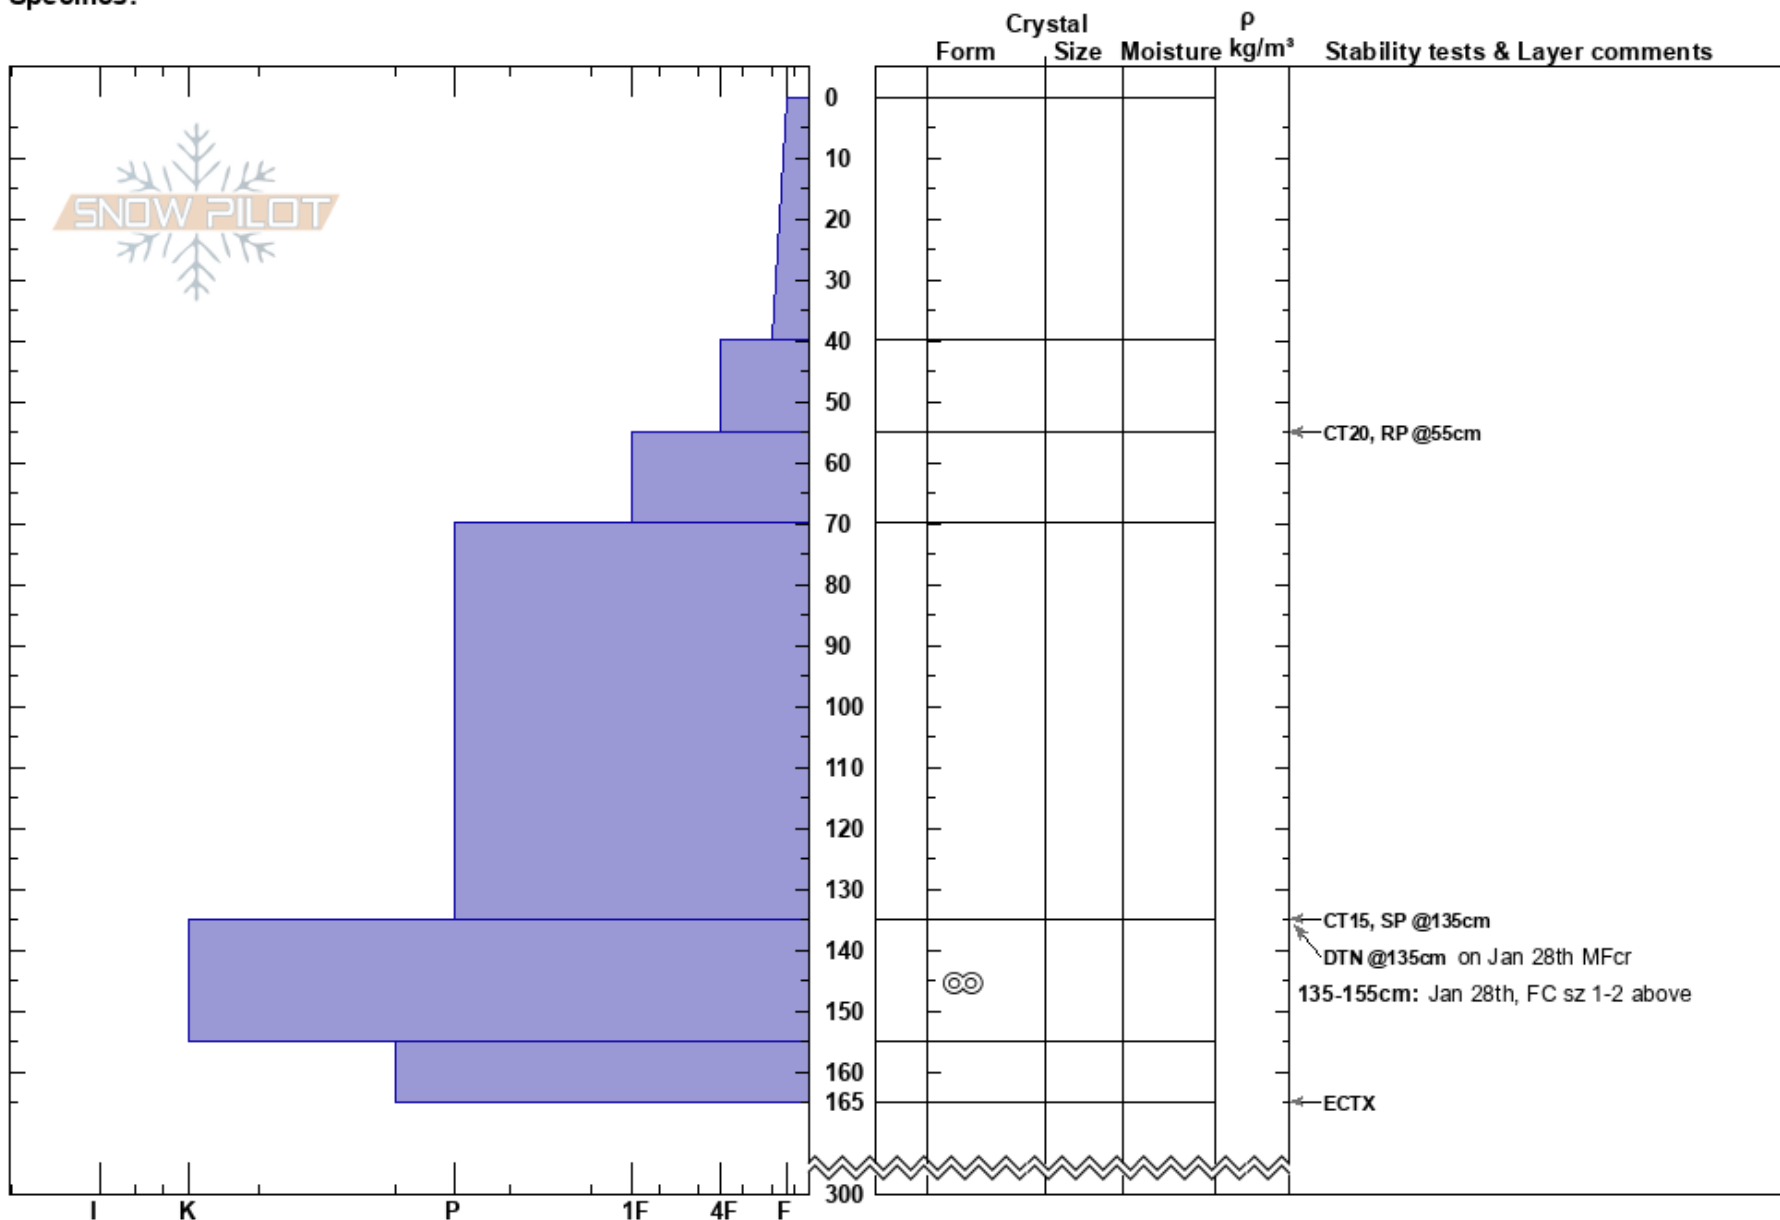

CR 4.0
 Hazleton Ranges
 BC
 Elevation: 1390 m
 Aspect: NE
 Specifics:

Ben Westerik
 16/02/2023 - 13:20
 Co-ord: 54.13824N, -127.79615W
 Slope Angle: 20°
 Wind Loading: yes

Stability: HS:300
 Air Temperature: -6.8°C PF: 30
 Sky Cover: BKN
 Precipitation: NO
 Wind: SW Moderate
 Layer Notes: 135-155cm: Jan 28th, FC sz 1-2 above

Notes: Observers: Ben Westerik, Brandon Exner
 Pit dug on small roll, midway down CR 4.0 bowl