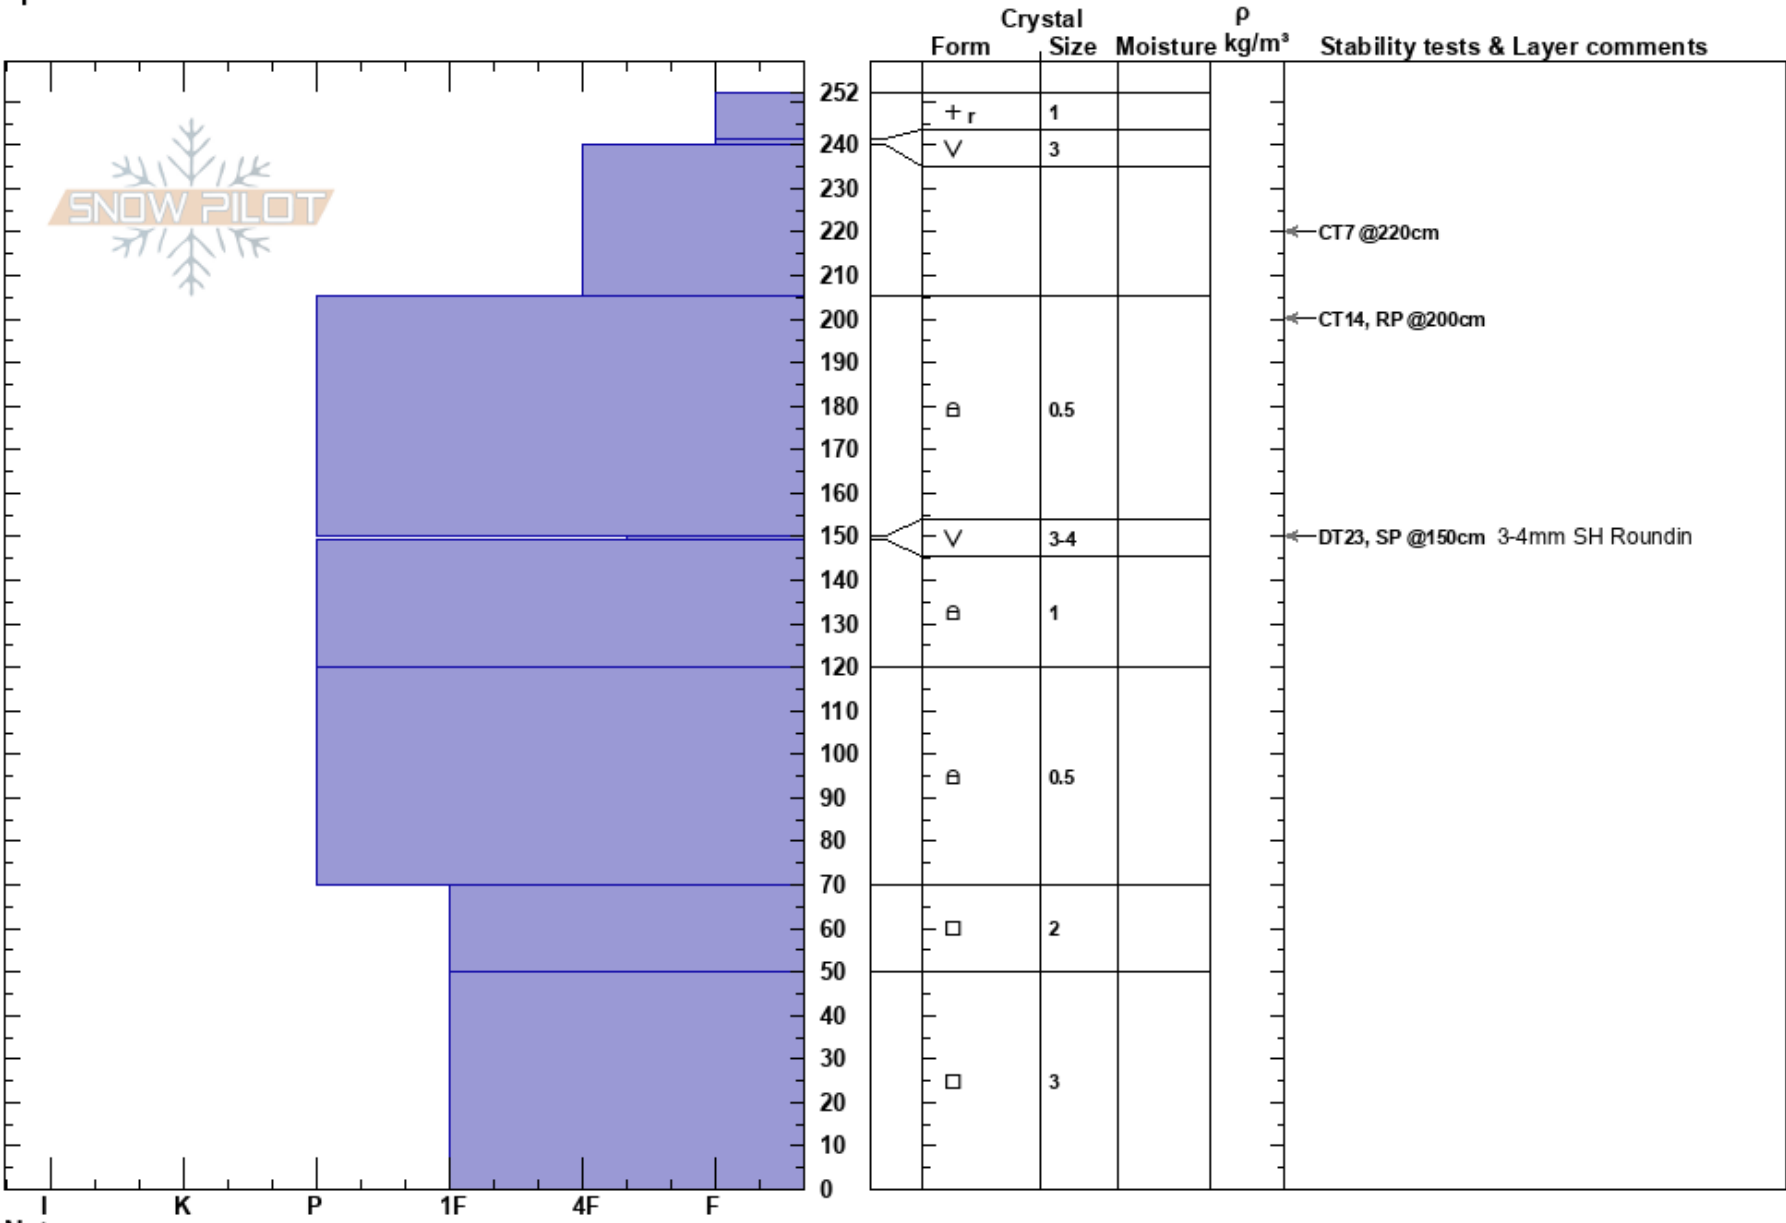

Sweetness Moraine
 Rockies
 BC
 Elevation: 1900 m
 Aspect: 2°
 Specifics:

Jon Simms
 16/02/2023 - 14:00
 Co-ord:
 Slope Angle: 32°
 Wind Loading:

Stability:
 Air Temperature: -4°C
 Sky Cover: X
 Precipitation: S1
 Wind: SW Moderate

Layer Notes:
 150-149cm: Problematic layer

Notes: