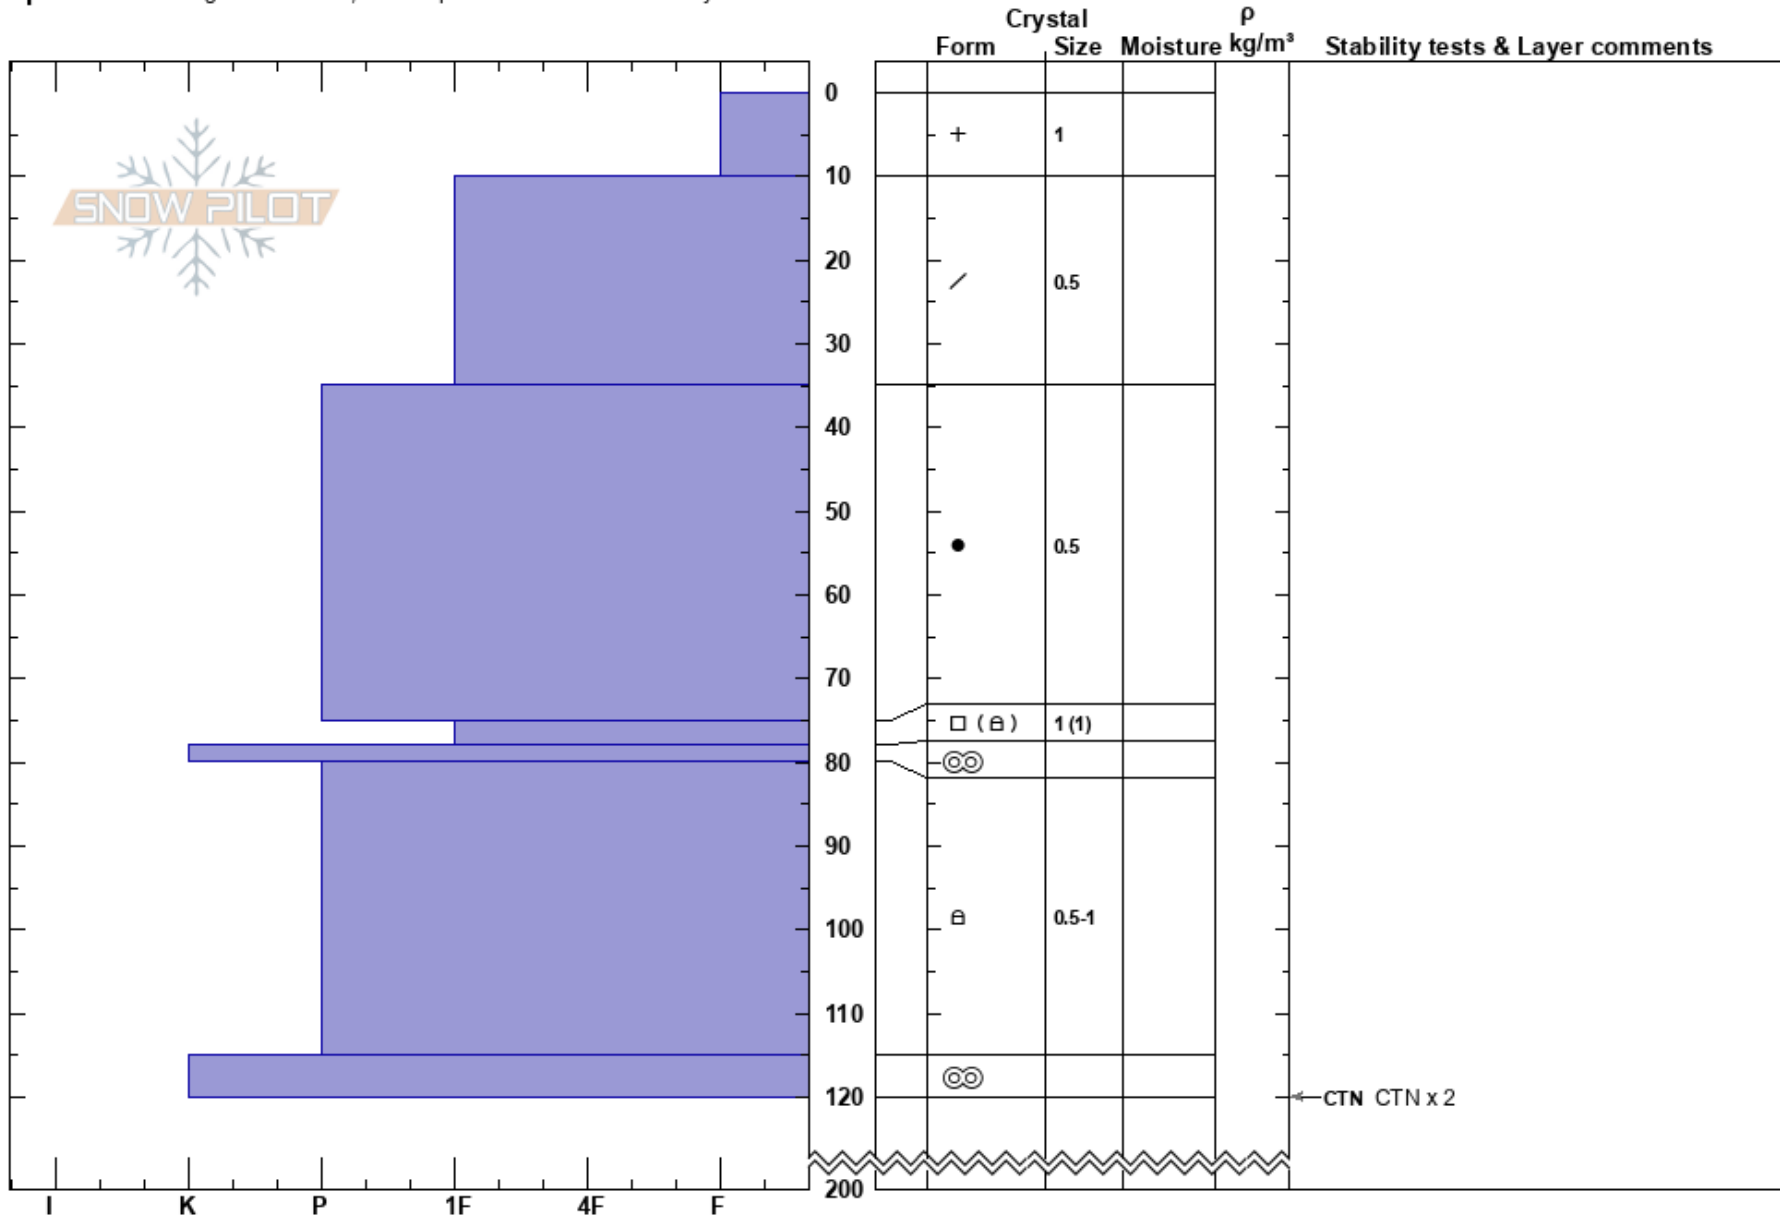

Picture Perfect
 Canadian Rockies
 AB
Elevation: 1875 m
Aspect: E

Amanda Goodhue
 16/02/2023 - 14:00
Co-ord: 49.29631N, -114.41952W
Slope Angle:
Wind Loading: no

Stability:
Air Temperature: -3°C
Sky Cover: SCT
Precipitation: NO
Wind: SW Moderate

Specifics: Pit dug in a Ski Area; Pit is representative of backcountry

Notes: Pit dug towards the top of Picture Perfect, looking for Jan MFcr.