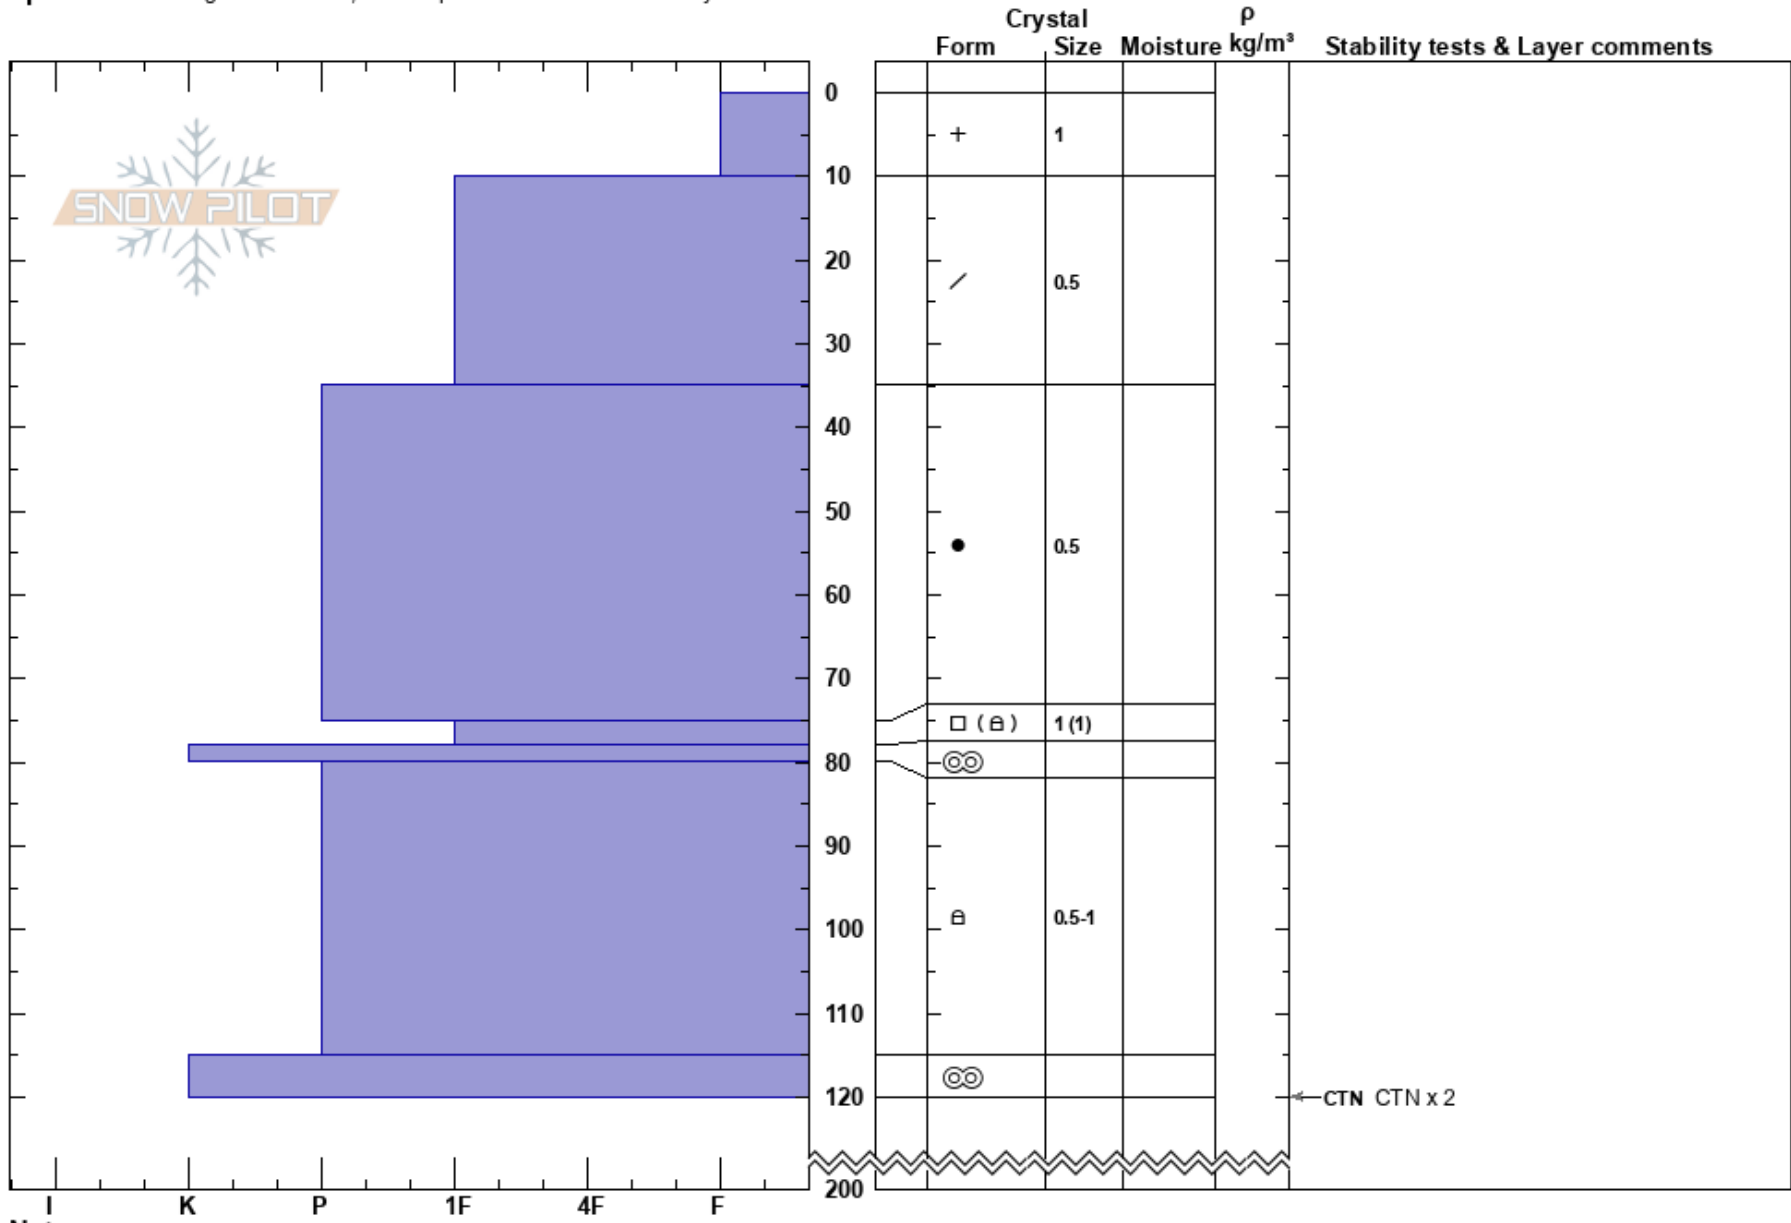

Picture Perfect  
 Canadian Rockies  
 AB  
**Elevation:** 1875 m  
**Aspect:** E  
**Specifics:** Pit dug in a Ski Area; Pit is representative of backcountry

Amanda Goodhue  
 16/02/2023 - 14:00  
**Co-ord:** 49.29631N, -114.41952W  
**Slope Angle:**  
**Wind Loading:** no

**Stability:**  
**Air Temperature:** -3°C  
**Sky Cover:** SCT  
**Precipitation:** NO  
**Wind:** SW Moderate  
**HS:** 200  
**Layer Notes:**

**Notes:** Pit dug towards the top of Picture Perfect, looking for Jan MFcr.