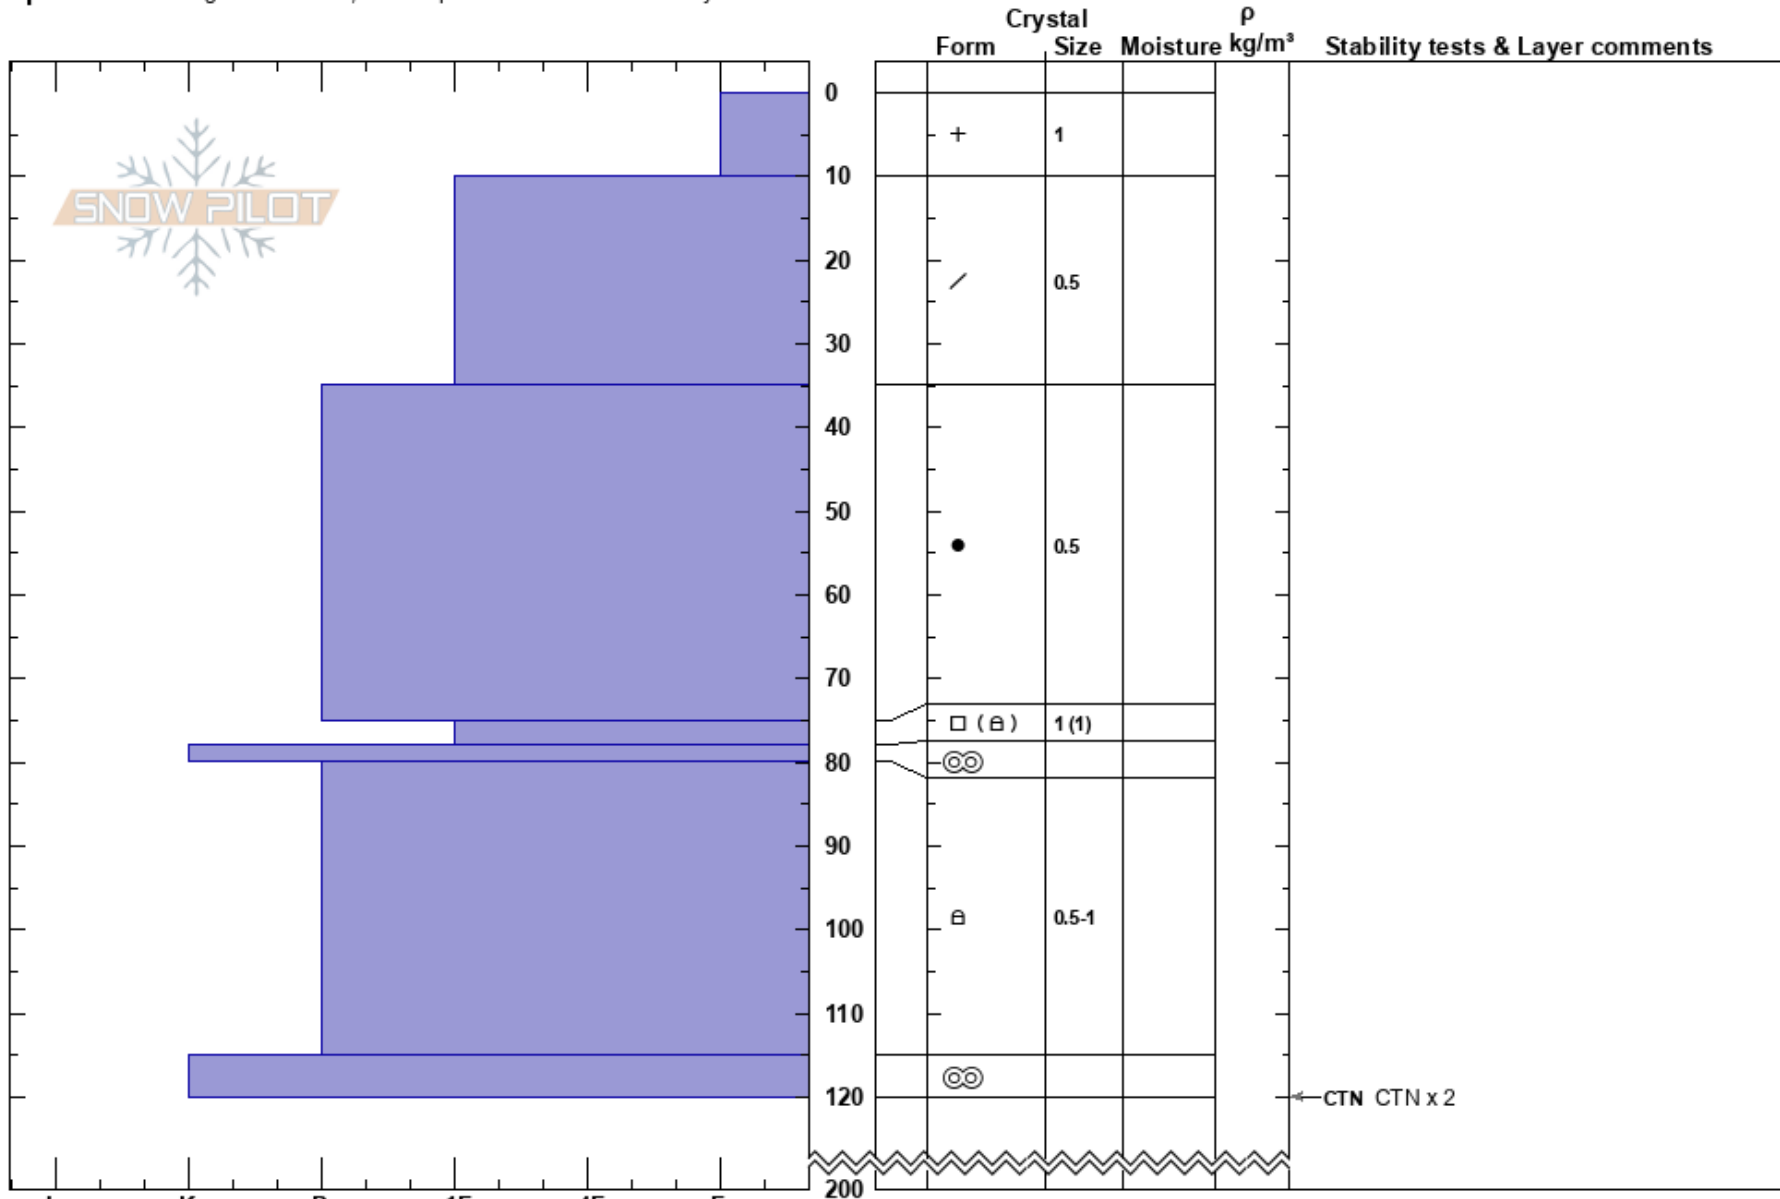

Picture Perfect
 Canadian Rockies
 AB
 Elevation: 1875 m
 Aspect: E

Amanda Goodhue
 16/02/2023 - 14:00
 Co-ord: 49.29631N, -114.41952W
 Slope Angle:
 Wind Loading: no

Stability:
 Air Temperature: -3°C
 Sky Cover: SCT
 Precipitation: NO
 Wind: SW Moderate

HS:200 Layer Notes:

Specifics: Pit dug in a Ski Area; Pit is representative of backcountry

Notes: Pit dug towards the top of Picture Perfect, looking for Jan MFcr.