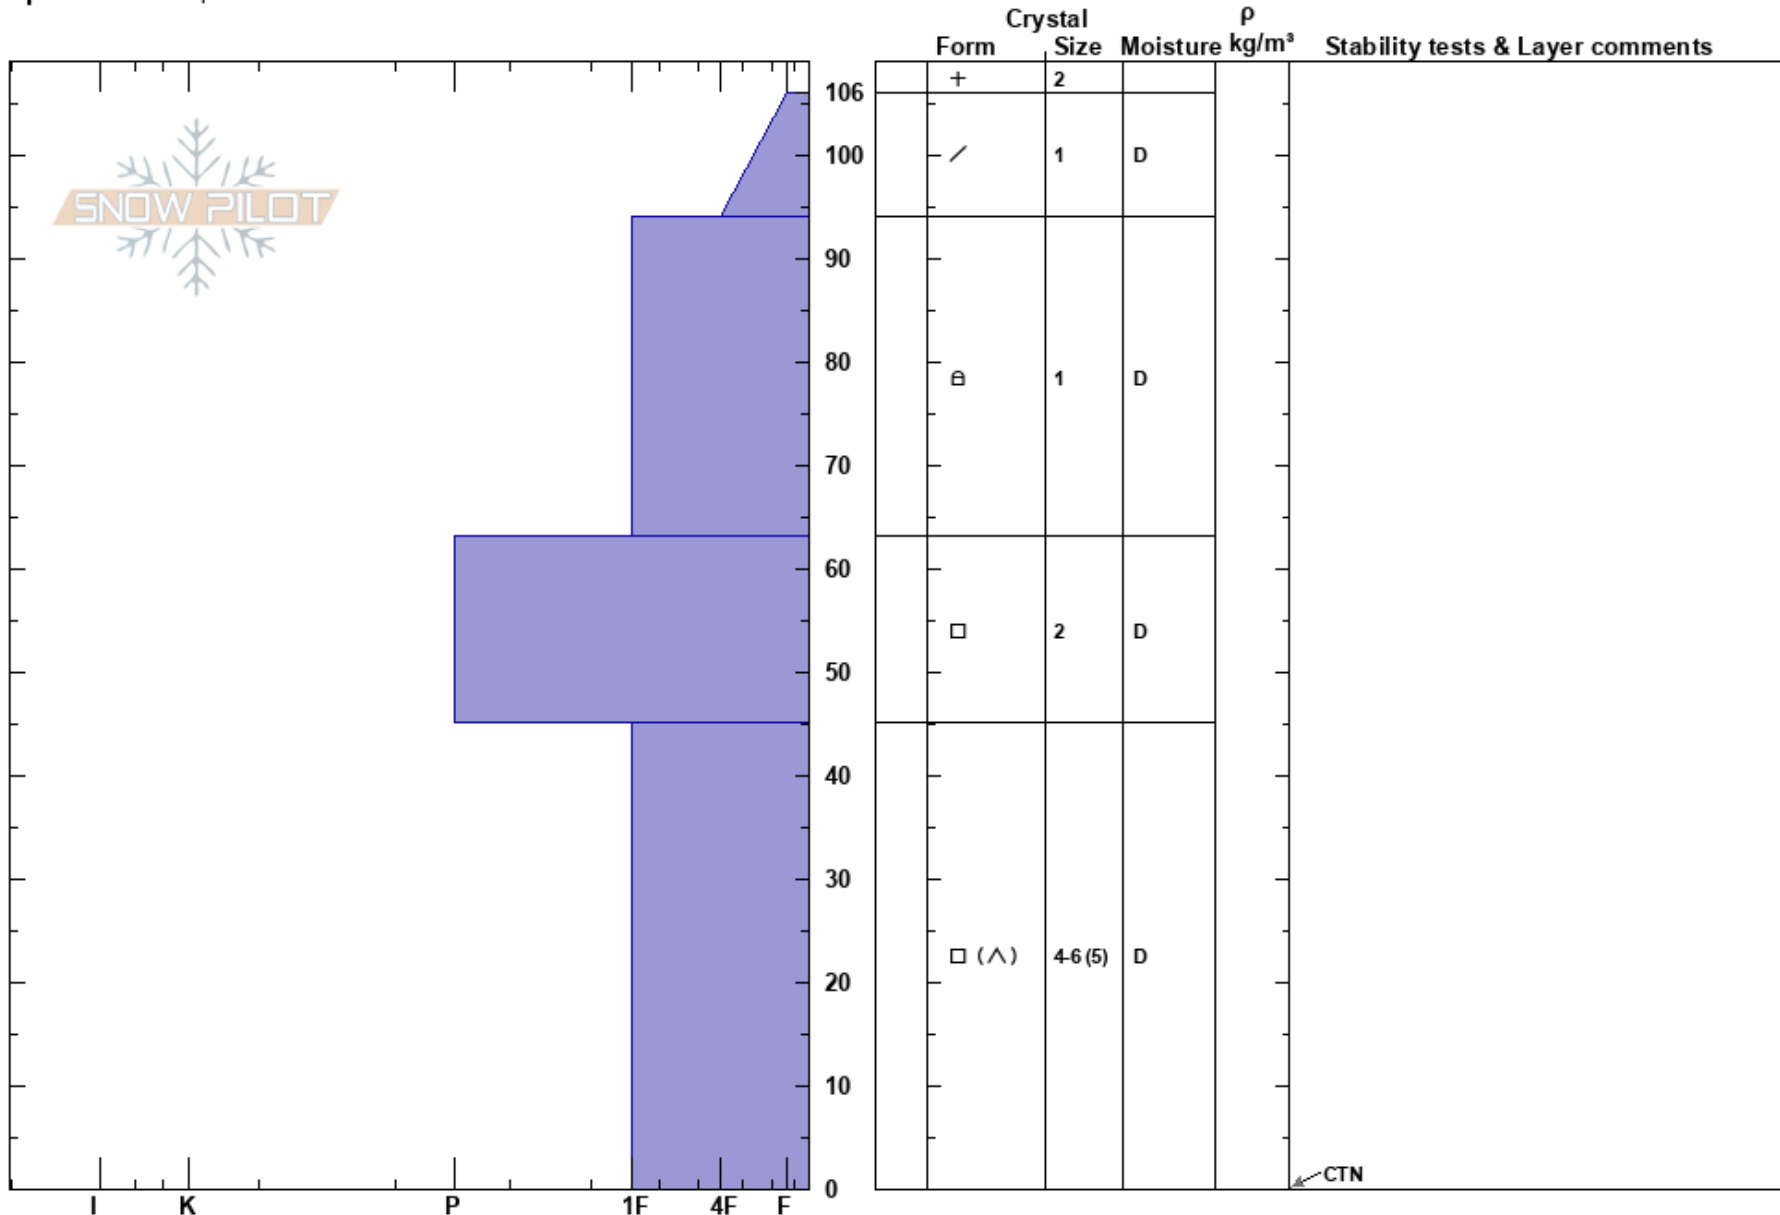

Peyto Pass  
 Sunshine Village  
 AB  
**Elevation:** 2350 m  
**Aspect:** SW  
**Specifics:** Poor pit location

Micaela Klutz  
 16/02/2023 - 14:00  
**Co-ord:**  
**Slope Angle:** 13°  
**Wind Loading:** no

**Stability:**  
**Air Temperature:**  
**Sky Cover:** OVC  
**Precipitation:** NO  
**Wind:** SW Light Breeze

**HS:** 106

**PF:** 22

**Layer Notes:**

**Notes:**

I K P 1F 4F F

CTN