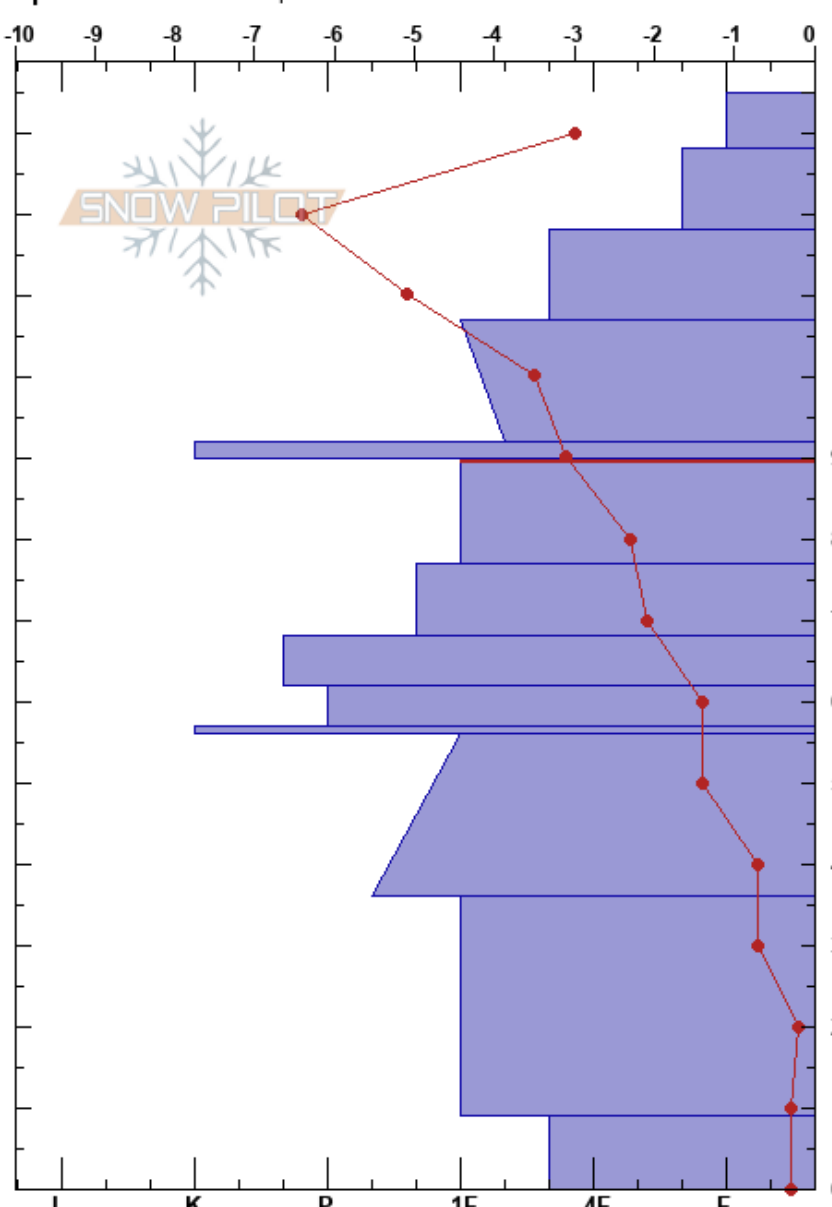

Shed 7/Snowslip S  
 Southern Glacier Nationa  
 MT  
**Elevation:** 6540 ft  
**Aspect:** SE  
**Specifics:** We skied slope

Zachary Miller  
 02/16/2023 - 11:27am  
**Co-ord:** 48.25523N, -113.49366W  
**Slope Angle:** 23°  
**Wind Loading:** previous

**Stability:** Good  
**Air Temperature:** -7.1°C  
**Sky Cover:** FEW  
**Precipitation:** NO  
**Wind:** SW Light Breeze

**HS:** 135  
**PF:** 38  
**PS:** 17  
**Layer Notes:**  
 90-77cm: Problematic layer  
 68-62cm: Xmas crust  
 57-56cm: refrozen percolation pool?

Form	Crystal Size	Moisture	$\rho$ kg/m <sup>3</sup>	Stability tests & Layer comments
+				
/ (X)	0.5 (3)		88	
/	0.3		108	
/ (•)	0.5 (0.5)		112	
⊖	0.5-1		124	
=			136	
□ (⊖)	1 (1)		144	
⊖	0.5		156	
⊙⊙			168	68-62cm: Xmas crust
⊖	1		168	
⊙⊙			168	57-56cm: refrozen percolation pool?
•	0.5-1		168	
			164	
			176	
⊖	1-1.5		184	
			188	
□	1-2			ECTX